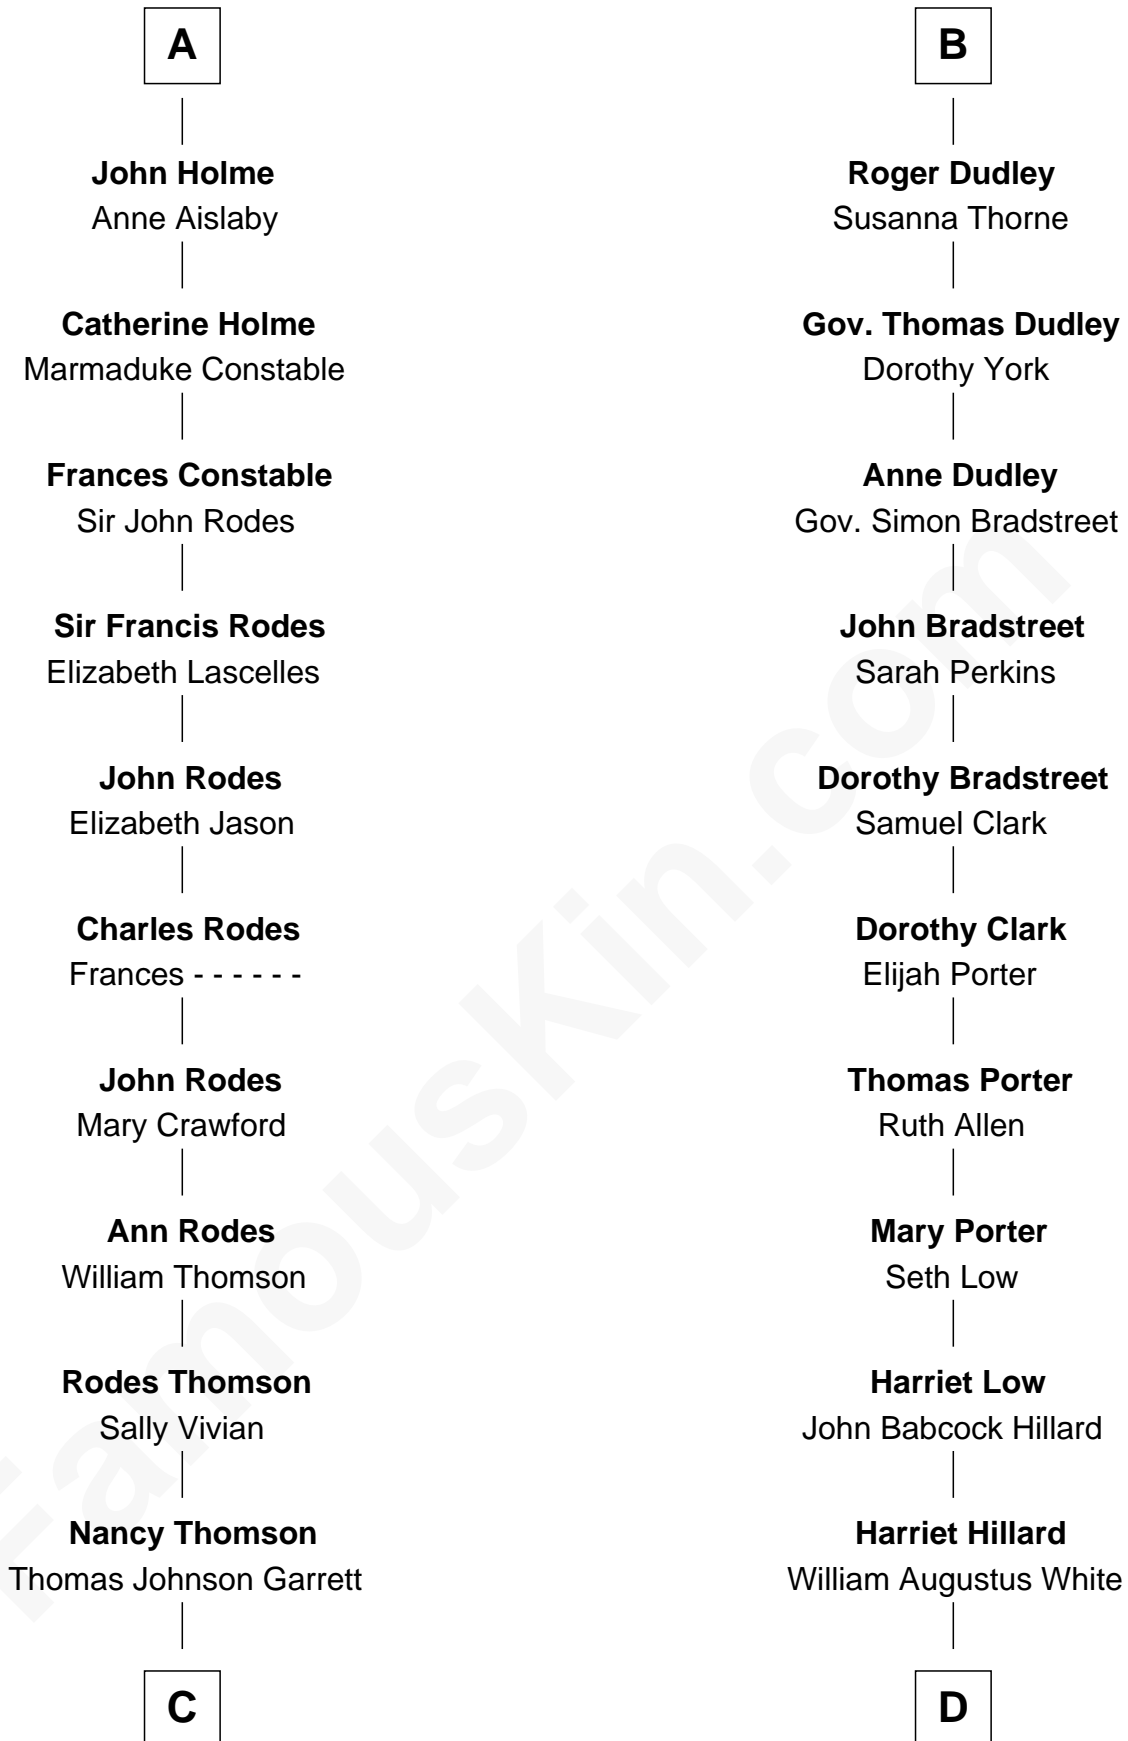

FamousKin.com Relationship Chart of

Melvyn Douglas

Movie Actor

19th cousin 1 time removed of

Bill Weld

68th Governor of Massachusetts

Sir Ralph de Neville

Alice de Audley

Maude de Percy

Sir Ralph Neville

Joan Beaufort

Katherine Neville

Sir Thomas Strangeways

Joan Strangeways

Sir William Willoughby

Cecily Willoughby

Sir Edward Sutton

Sir John Sutton

Cecily Grey

Sir Henry Dudley

----- Ashton

Probable

B

C

Sophia Garrett
Erskine Douglas

Emma Jane Douglas
Col. George Taliaferro Shackelford

Lena Priscilla Shackelford
Edouard Gregory Hesselberg

Melvyn Douglas
Movie Actor

D

Margaret Low White
Francis Minot Weld

David Weld
Mary Blake Nichols