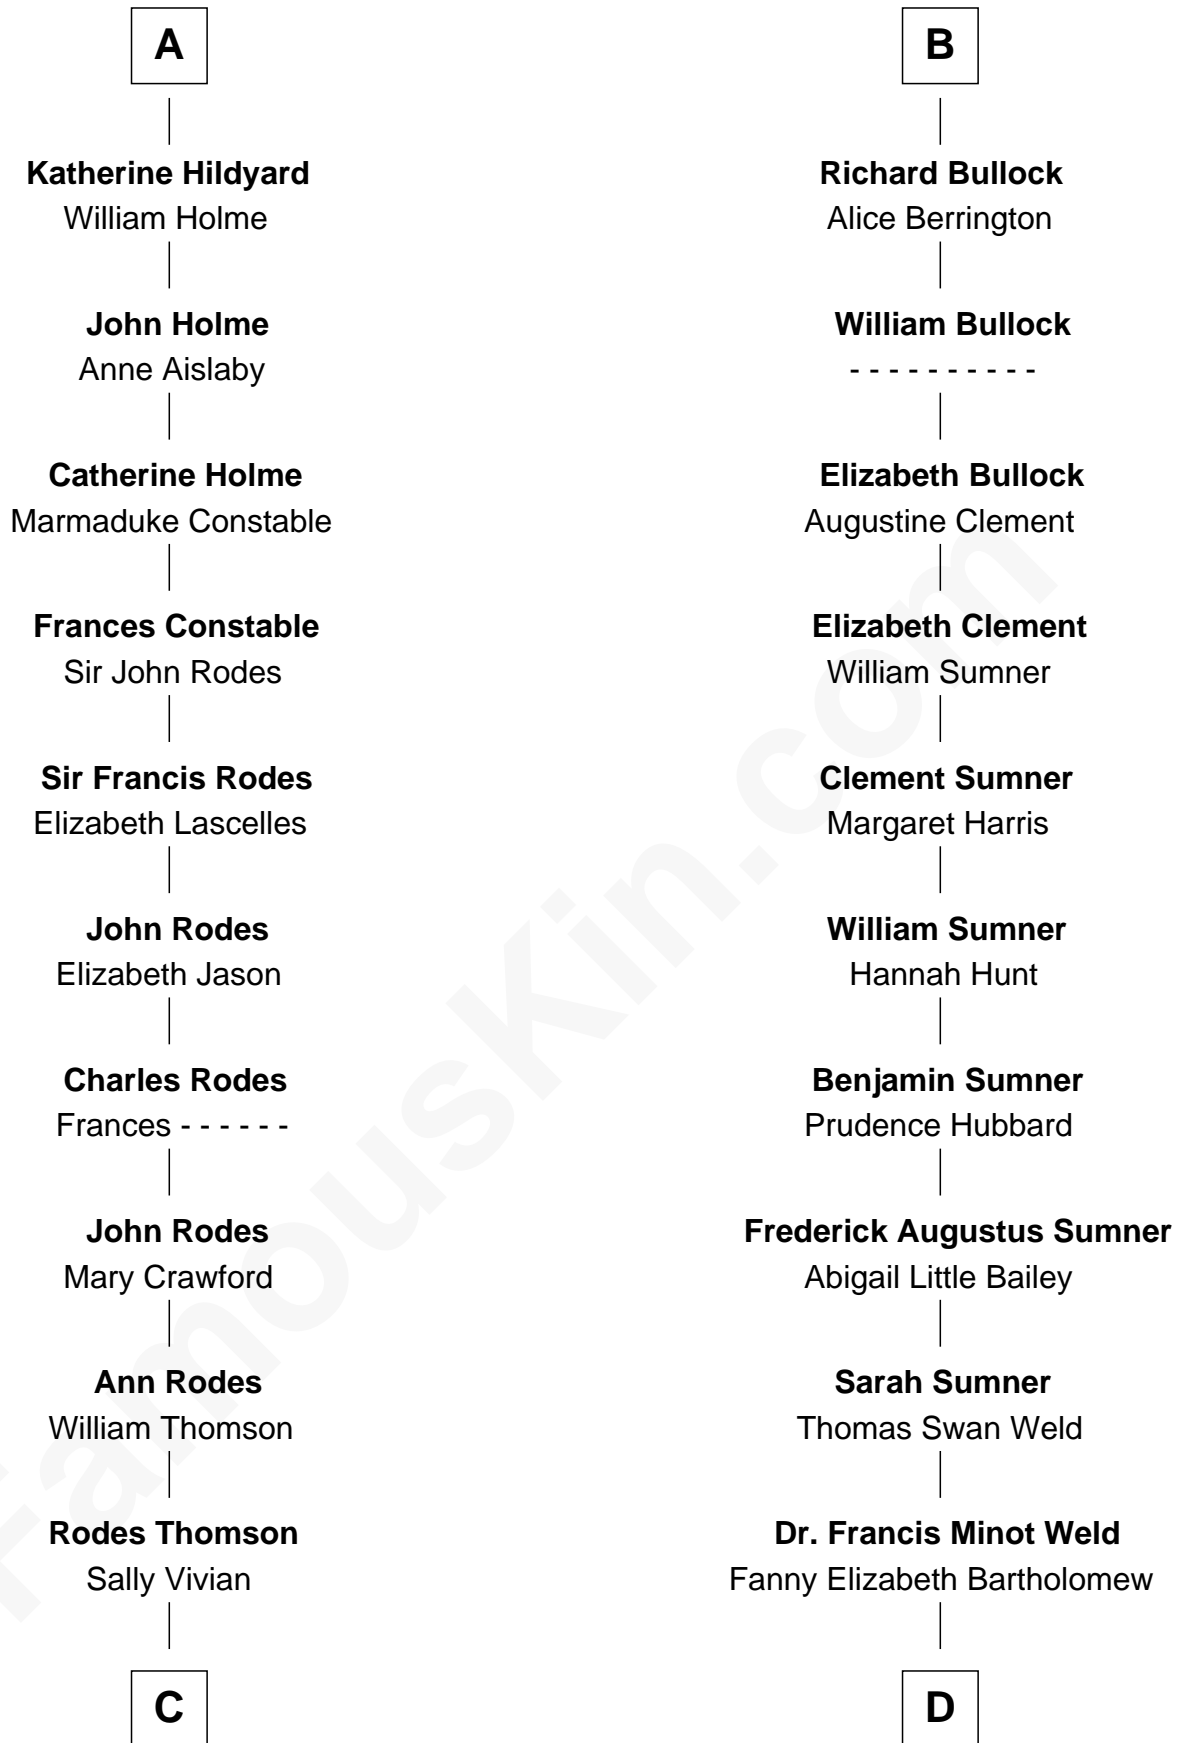

**FamousKin.com**  
**Relationship Chart of**  
**Melvyn Douglas**  
*Movie Actor*

**19th cousin 2 times removed of**  
**Bill Weld**  
*68th Governor of Massachusetts*

**C**

**Nancy Thomson**  
Thomas Johnson Garrett

**Sophia Garrett**  
Erskine Douglas

**Emma Jane Douglas**  
Col. George Taliaferro Shackelford

**Lena Priscilla Shackelford**  
Edouard Gregory Hesselberg

**Melvyn Douglas**  
*Movie Actor*

**D**

**Francis Minot Weld**  
Margaret Low White

**David Weld**  
Mary Blake Nichols

**Bill Weld**  
*68th Governor of Massachusetts*