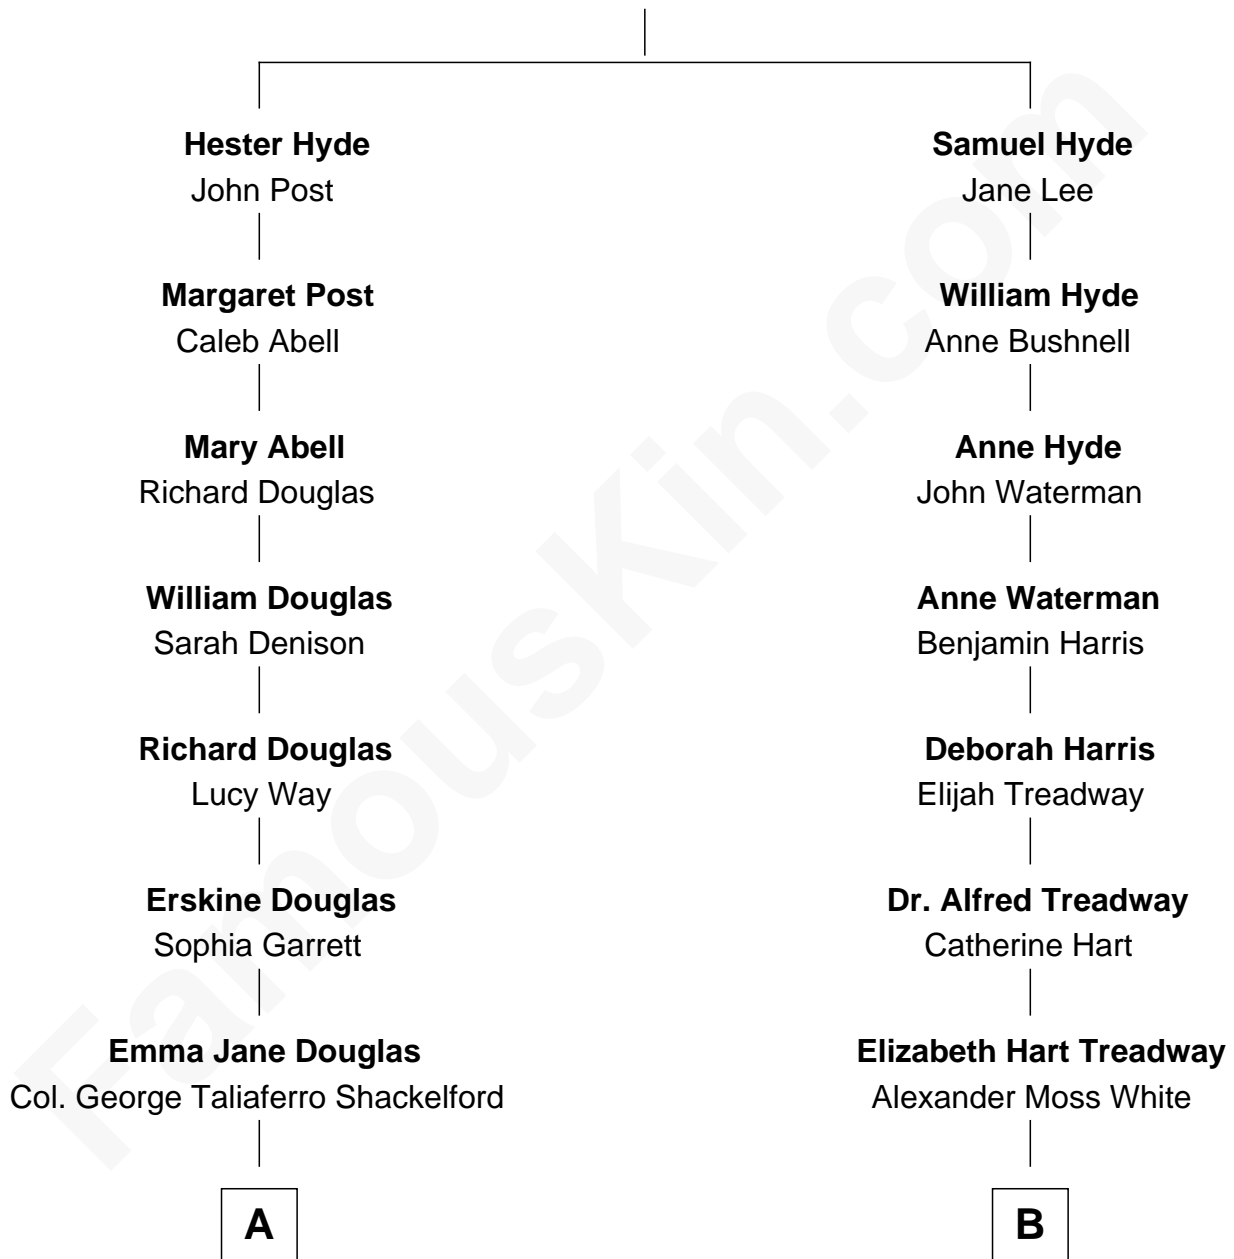

**FamousKin.com**  
**Relationship Chart of**  
**Melvyn Douglas**  
*Movie Actor*

8th cousin 2 times removed of  
**Bill Weld**  
*68th Governor of Massachusetts*

**William Hyde**

-----

**A**

**Lena Priscilla Shackelford**  
Edouard Gregory Hesselberg

**Melvyn Douglas**  
*Movie Actor*

**B**

**William Augustus White**  
Harriet Hillard

**Margaret Low White**  
Francis Minot Weld

**David Weld**  
Mary Blake Nichols

**Bill Weld**  
*68th Governor of Massachusetts*