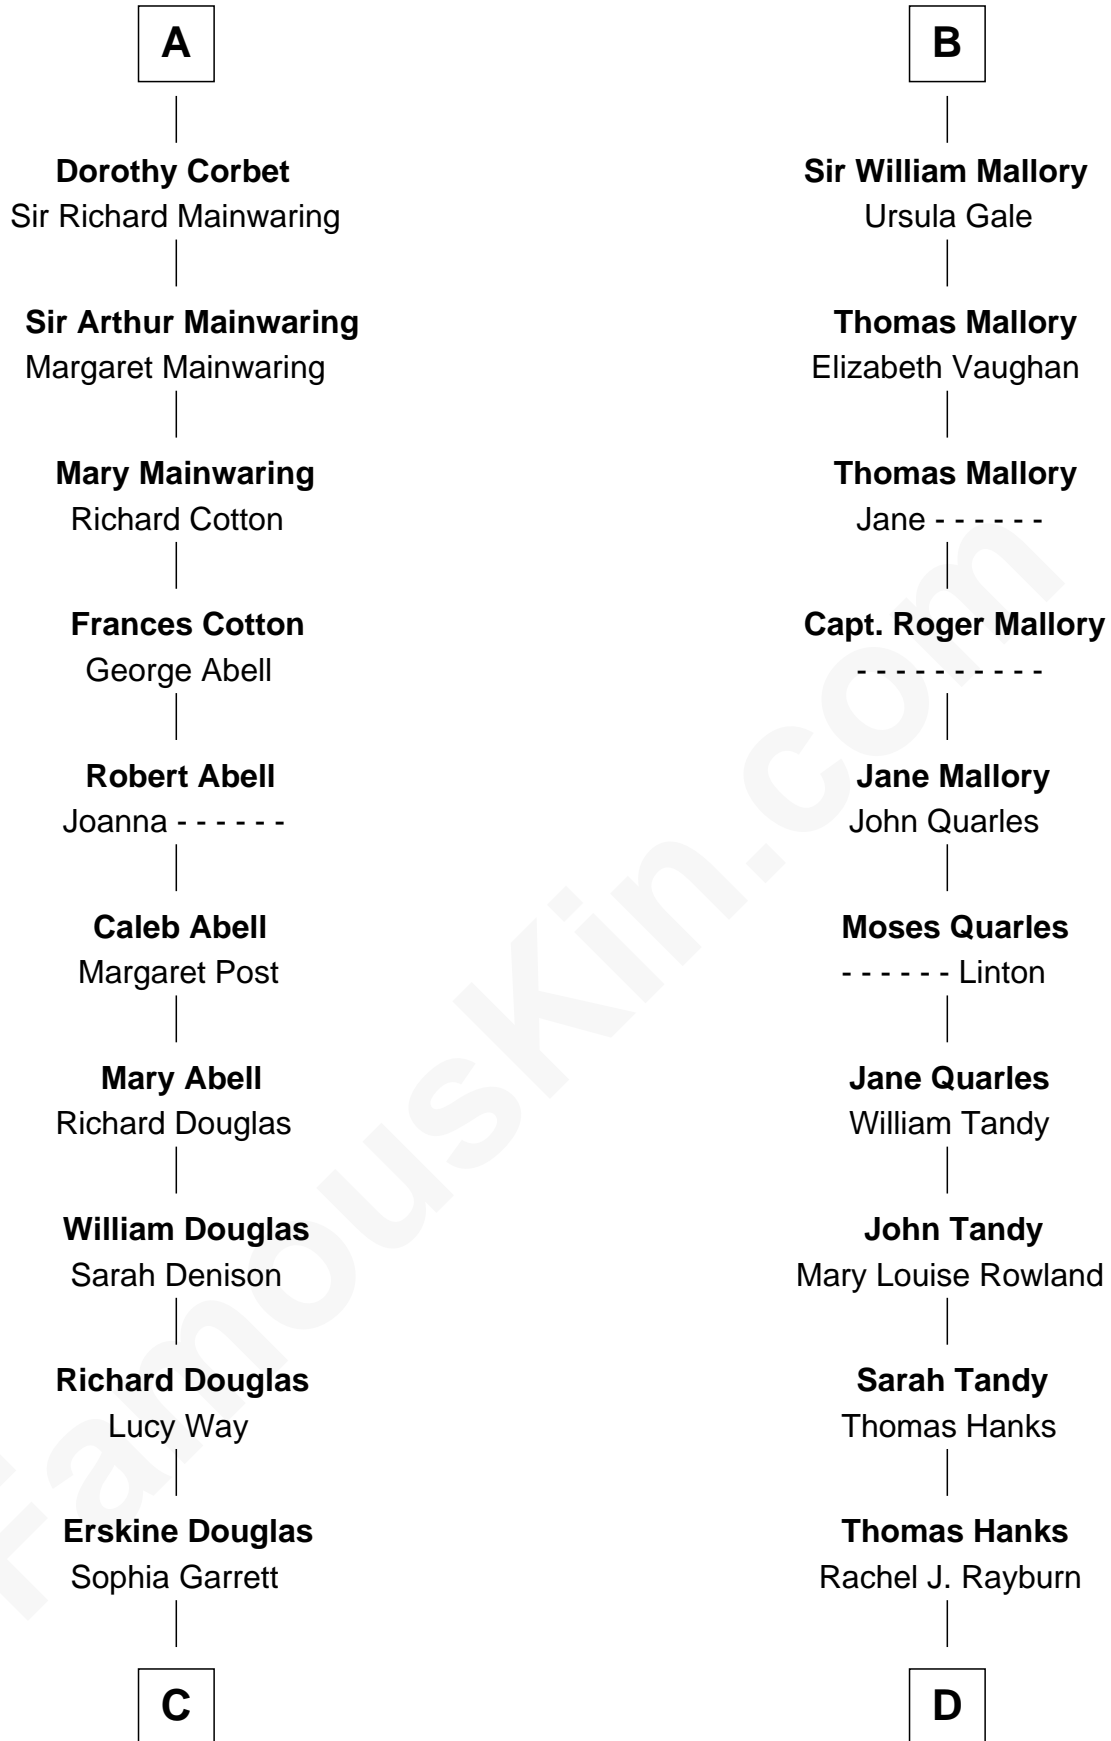

FamousKin.com Relationship Chart of

Melvyn Douglas

Movie Actor

19th cousin 1 time removed of

Tom Hanks

Movie Actor

Edmund Fitzalan

Alice de Warenne

C

Emma Jane Douglas
Col. George Taliaferro Shackelford

Lena Priscilla Shackelford
Edouard Gregory Hesselberg

Melvyn Douglas
Movie Actor

D

Daniel Boone Hanks
Mary Catherine Mefford

Ernest Buel Hanks
Gladys Hilda Ball