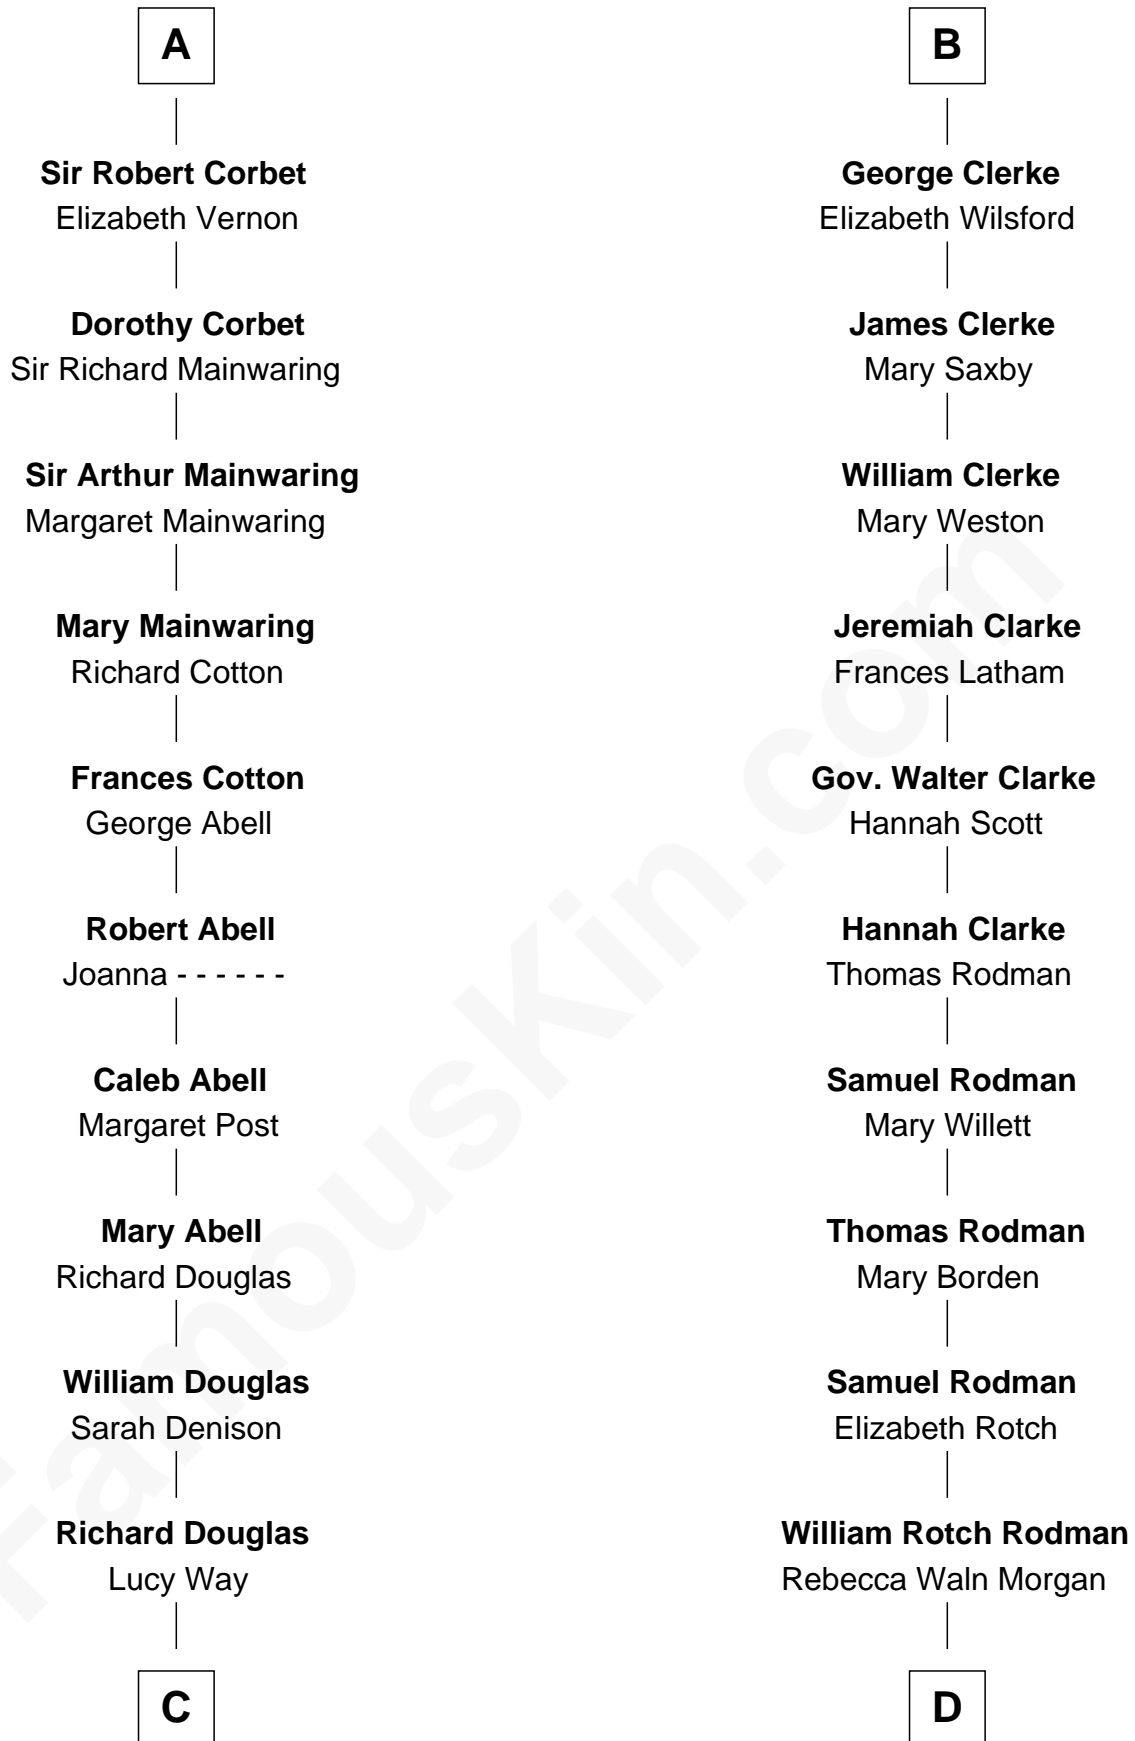

FamousKin.com
Relationship Chart of
Melvyn Douglas
Movie Actor

20th cousin 1 time removed of
Tuesday Weld
TV and Movie Actress

C

Erskine Douglas

Sophia Garrett

Emma Jane Douglas

Col. George Taliaferro Shackelford

Lena Priscilla Shackelford

Edouard Gregory Hesselberg

Melvyn Douglas

Movie Actor

D

Alfred Rodman

Anna Lothrop Motley

Eloise Rodman

Stephen Minot Weld

Edward Motley Weld

Sarah Lothrop King

Lothrop Motley Weld

Yosene Balfour Ker

Tuesday Weld

TV and Movie Actress