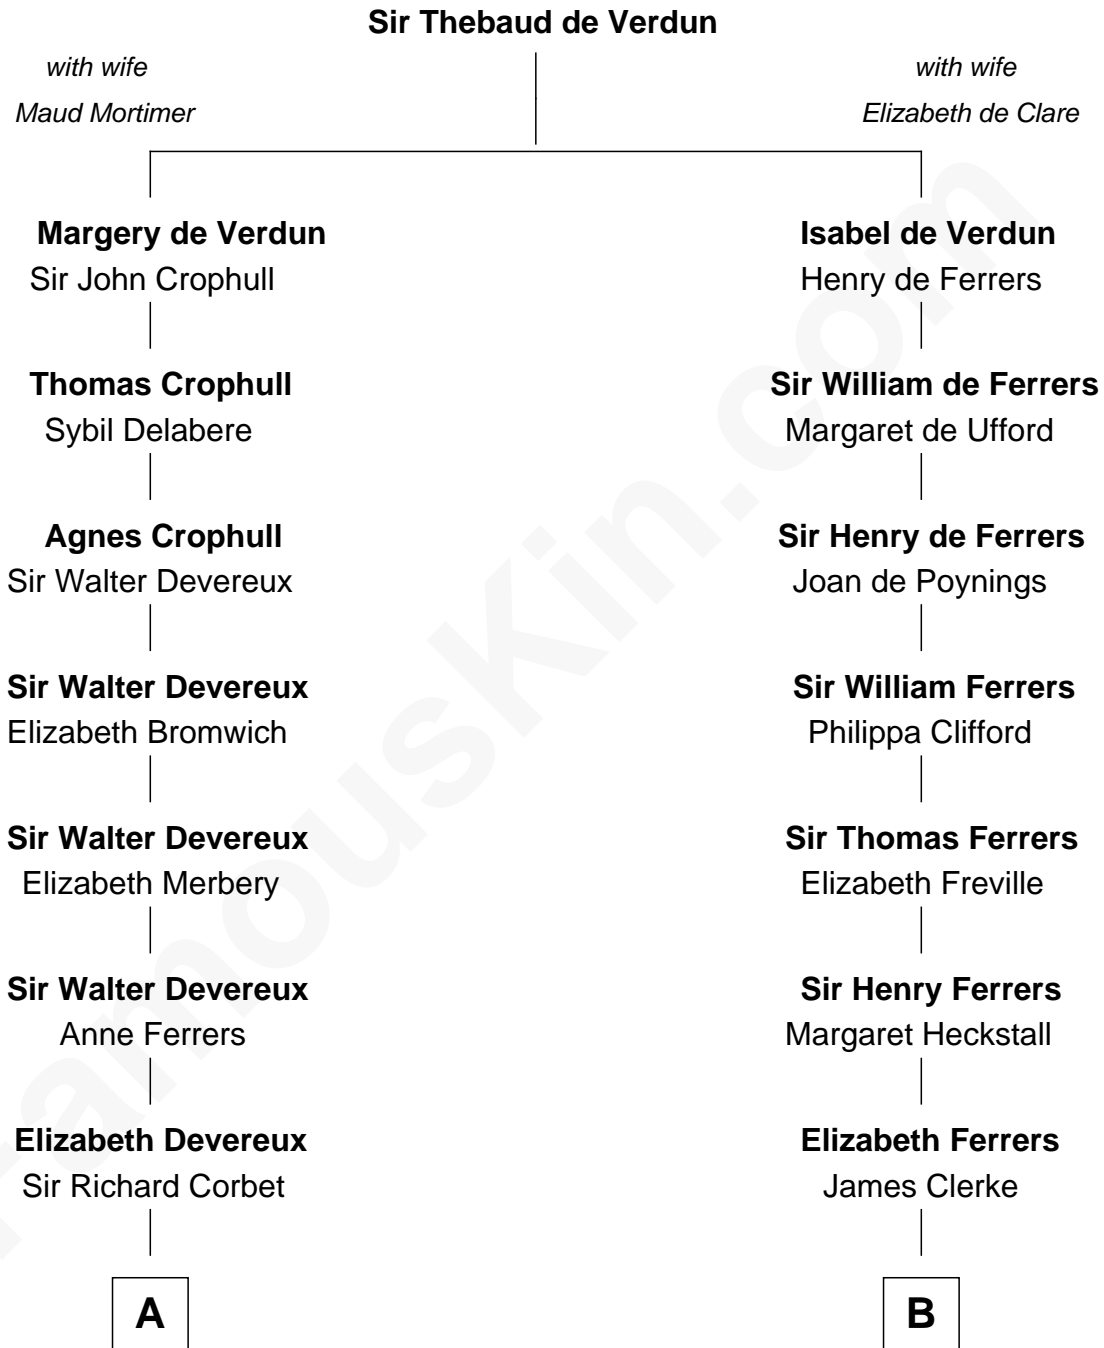

FamousKin.com
Relationship Chart of
Melvyn Douglas
Movie Actor

20th cousin 1 time removed of
Tuesday Weld
TV and Movie Actress

C

Erskine Douglas

Sophia Garrett

Emma Jane Douglas

Col. George Taliaferro Shackelford

Lena Priscilla Shackelford

Edouard Gregory Hesselberg

Melvyn Douglas

Movie Actor

D

Alfred Rodman

Anna Lothrop Motley

Eloise Rodman

Stephen Minot Weld

Edward Motley Weld

Sarah Lothrop King

Lothrop Motley Weld

Yosene Balfour Ker

Tuesday Weld

TV and Movie Actress