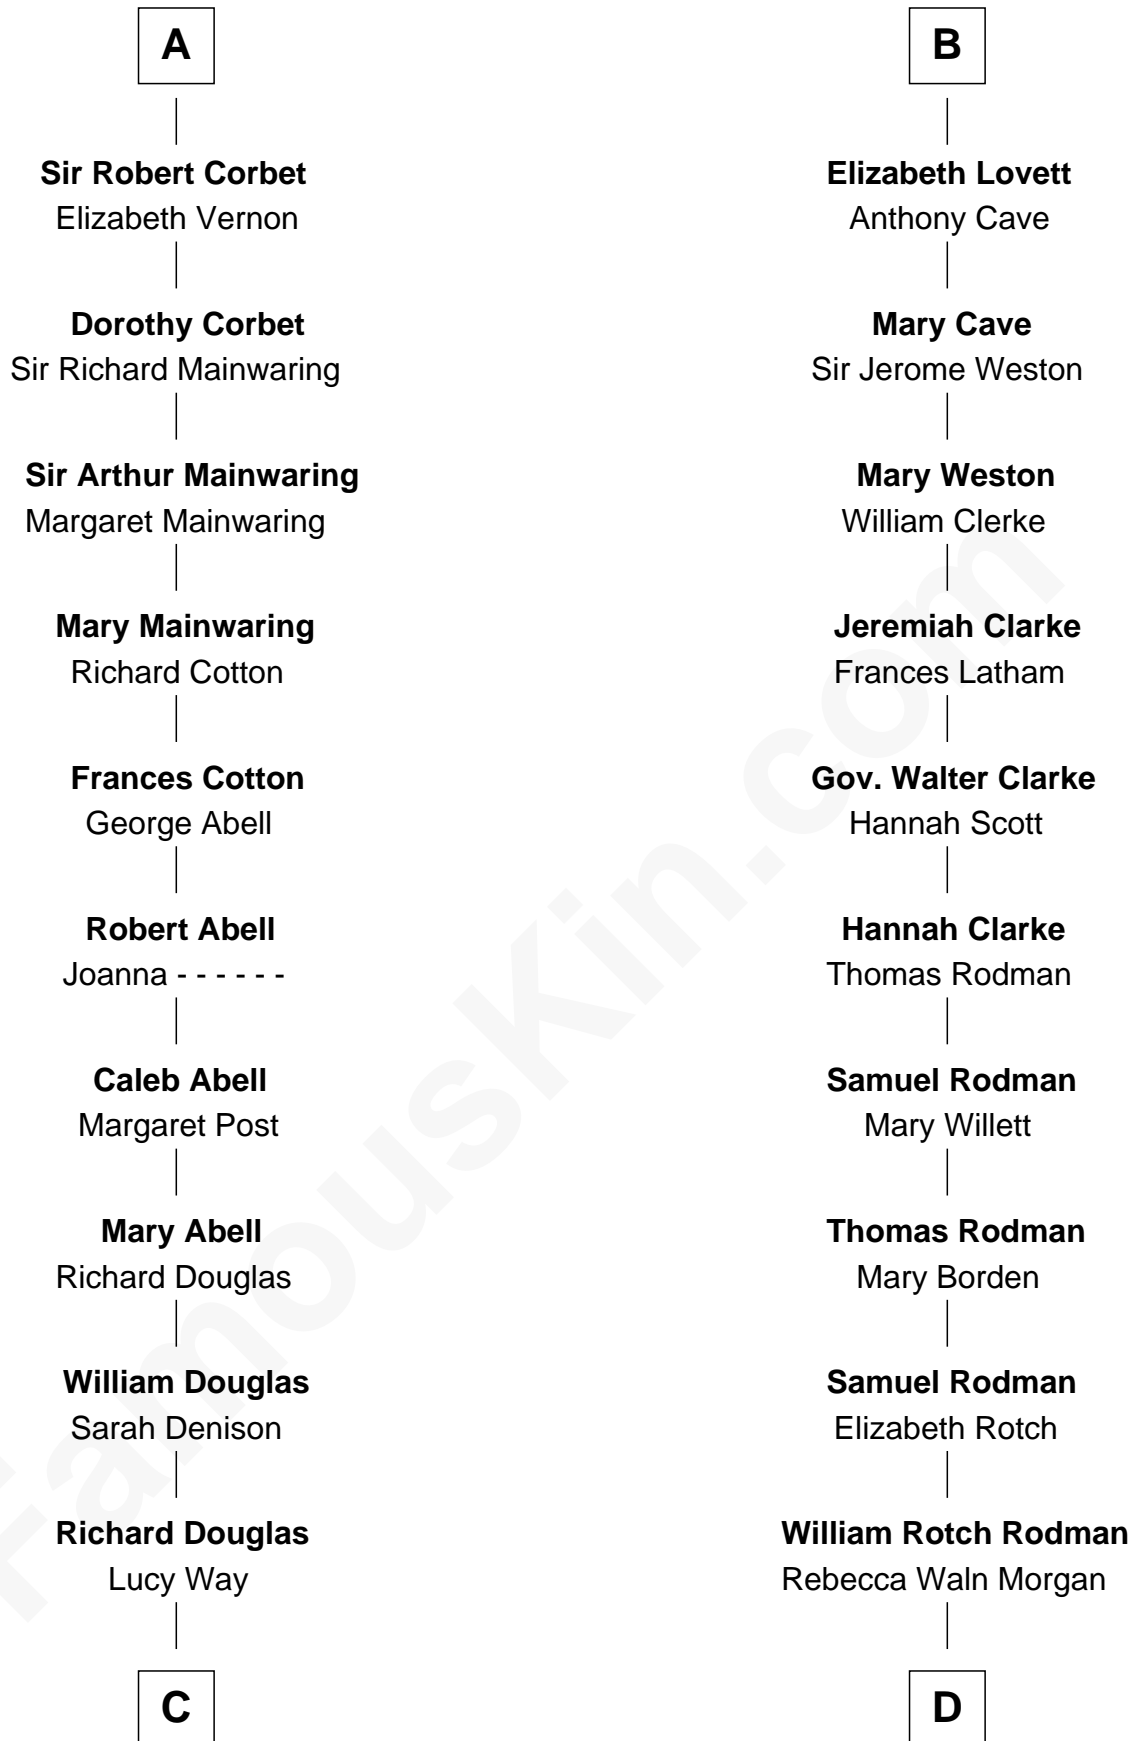

FamousKin.com Relationship Chart of

Melvyn Douglas

Movie Actor

20th cousin 1 time removed of

Tuesday Weld

TV and Movie Actress

C

Erskine Douglas

Sophia Garrett

Emma Jane Douglas

Col. George Taliaferro Shackelford

Lena Priscilla Shackelford

Edouard Gregory Hesselberg

Melvyn Douglas

Movie Actor

D

Alfred Rodman

Anna Lothrop Motley

Eloise Rodman

Stephen Minot Weld

Edward Motley Weld

Sarah Lothrop King

Lothrop Motley Weld

Yosene Balfour Ker