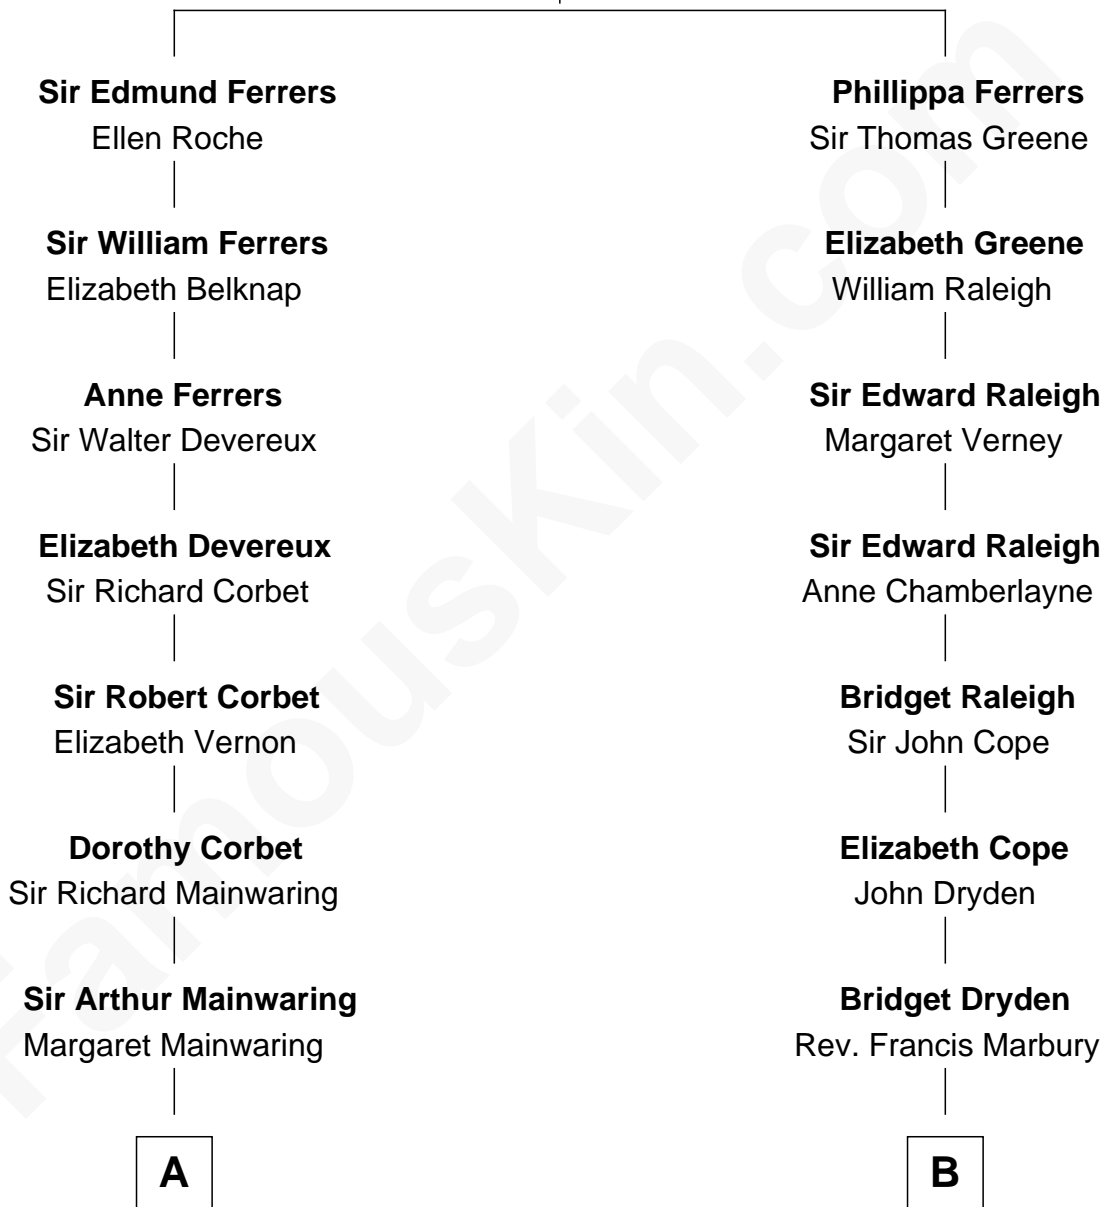

FamousKin.com Relationship Chart of

Melvyn Douglas
Movie Actor

17th cousin 1 time removed of

Tuesday Weld
TV and Movie Actress

Robert de Ferrers
Margaret Despencer

C

Lothrop Motley Weld

Yosene Balfour Ker

Tuesday Weld

TV and Movie Actress

FamousKin.com