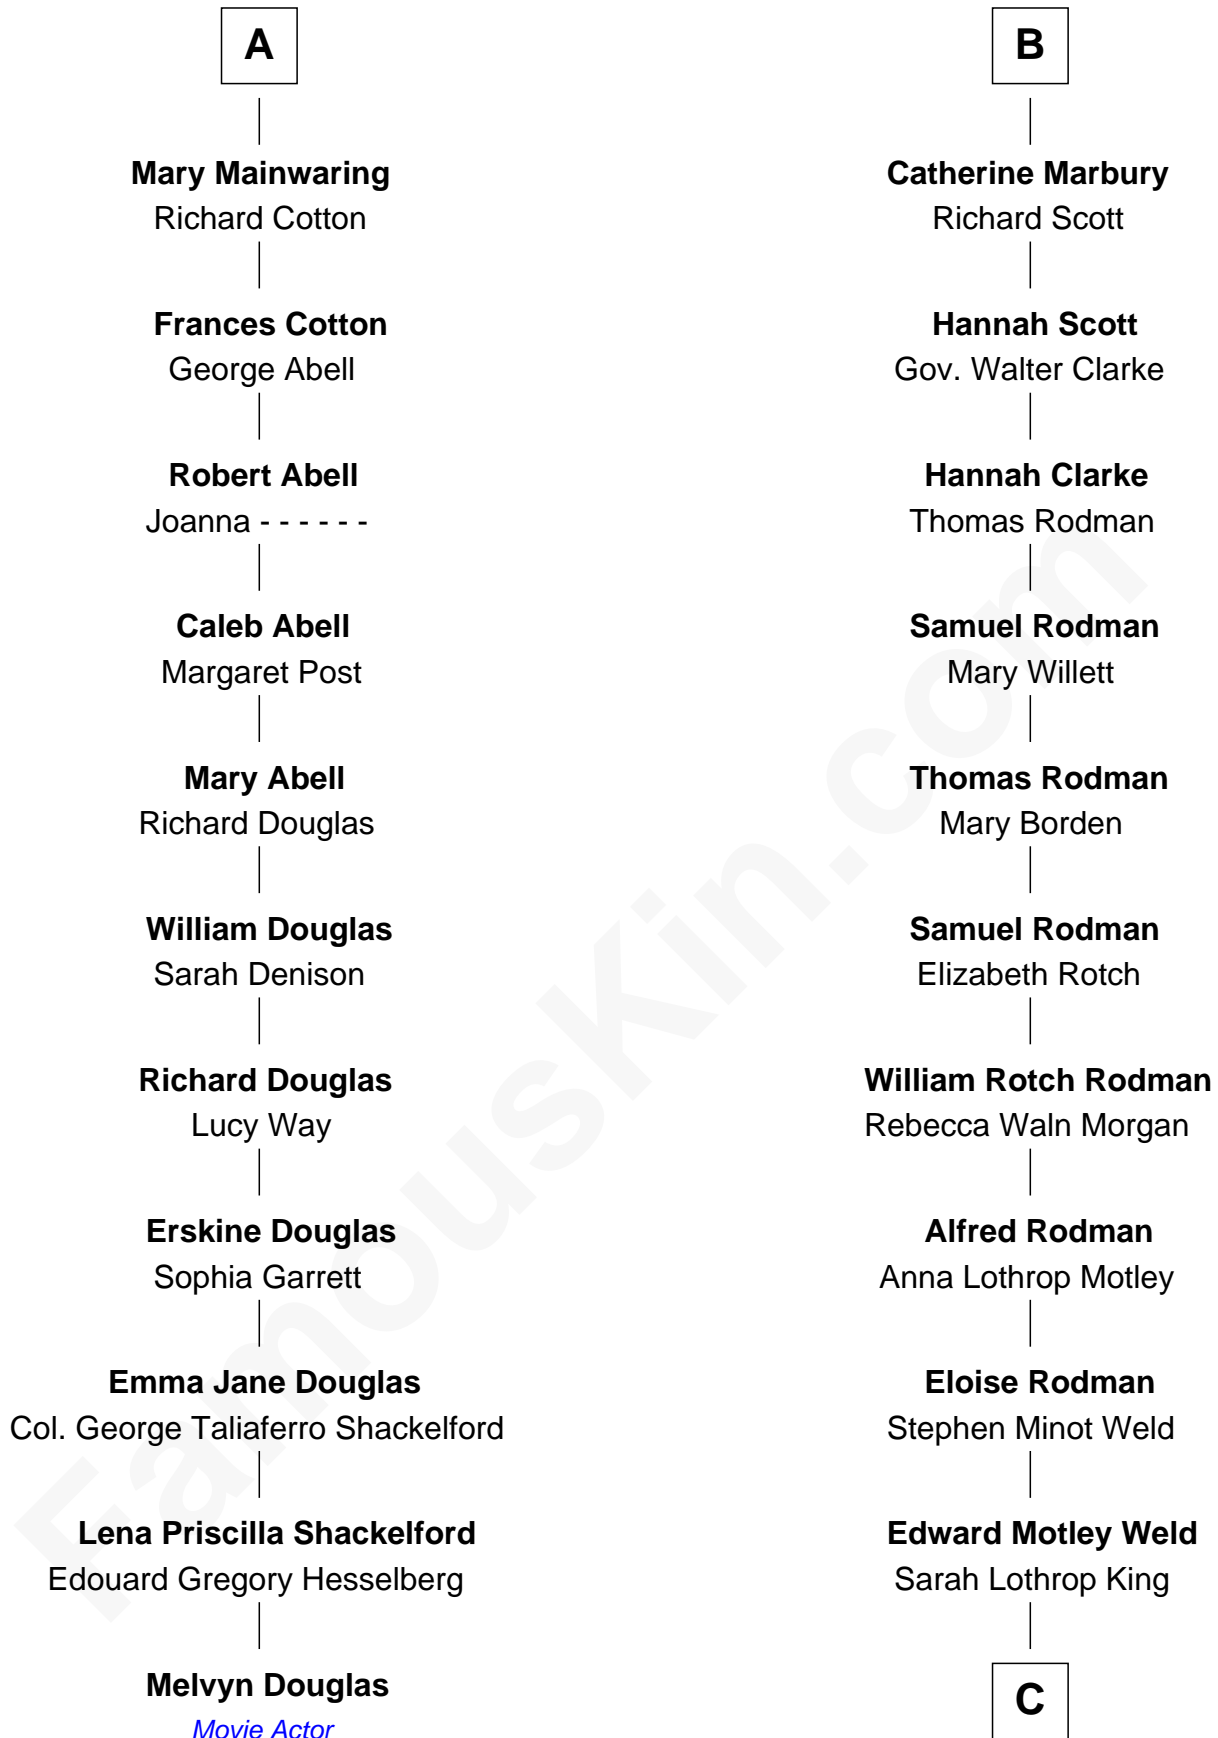

FamousKin.com Relationship Chart of

Melvyn Douglas
Movie Actor

17th cousin 1 time removed of

Tuesday Weld
TV and Movie Actress

Robert de Ferrers
Margaret Despencer

C

Lothrop Motley Weld

Yosene Balfour Ker

Tuesday Weld

TV and Movie Actress

FamousKin.com