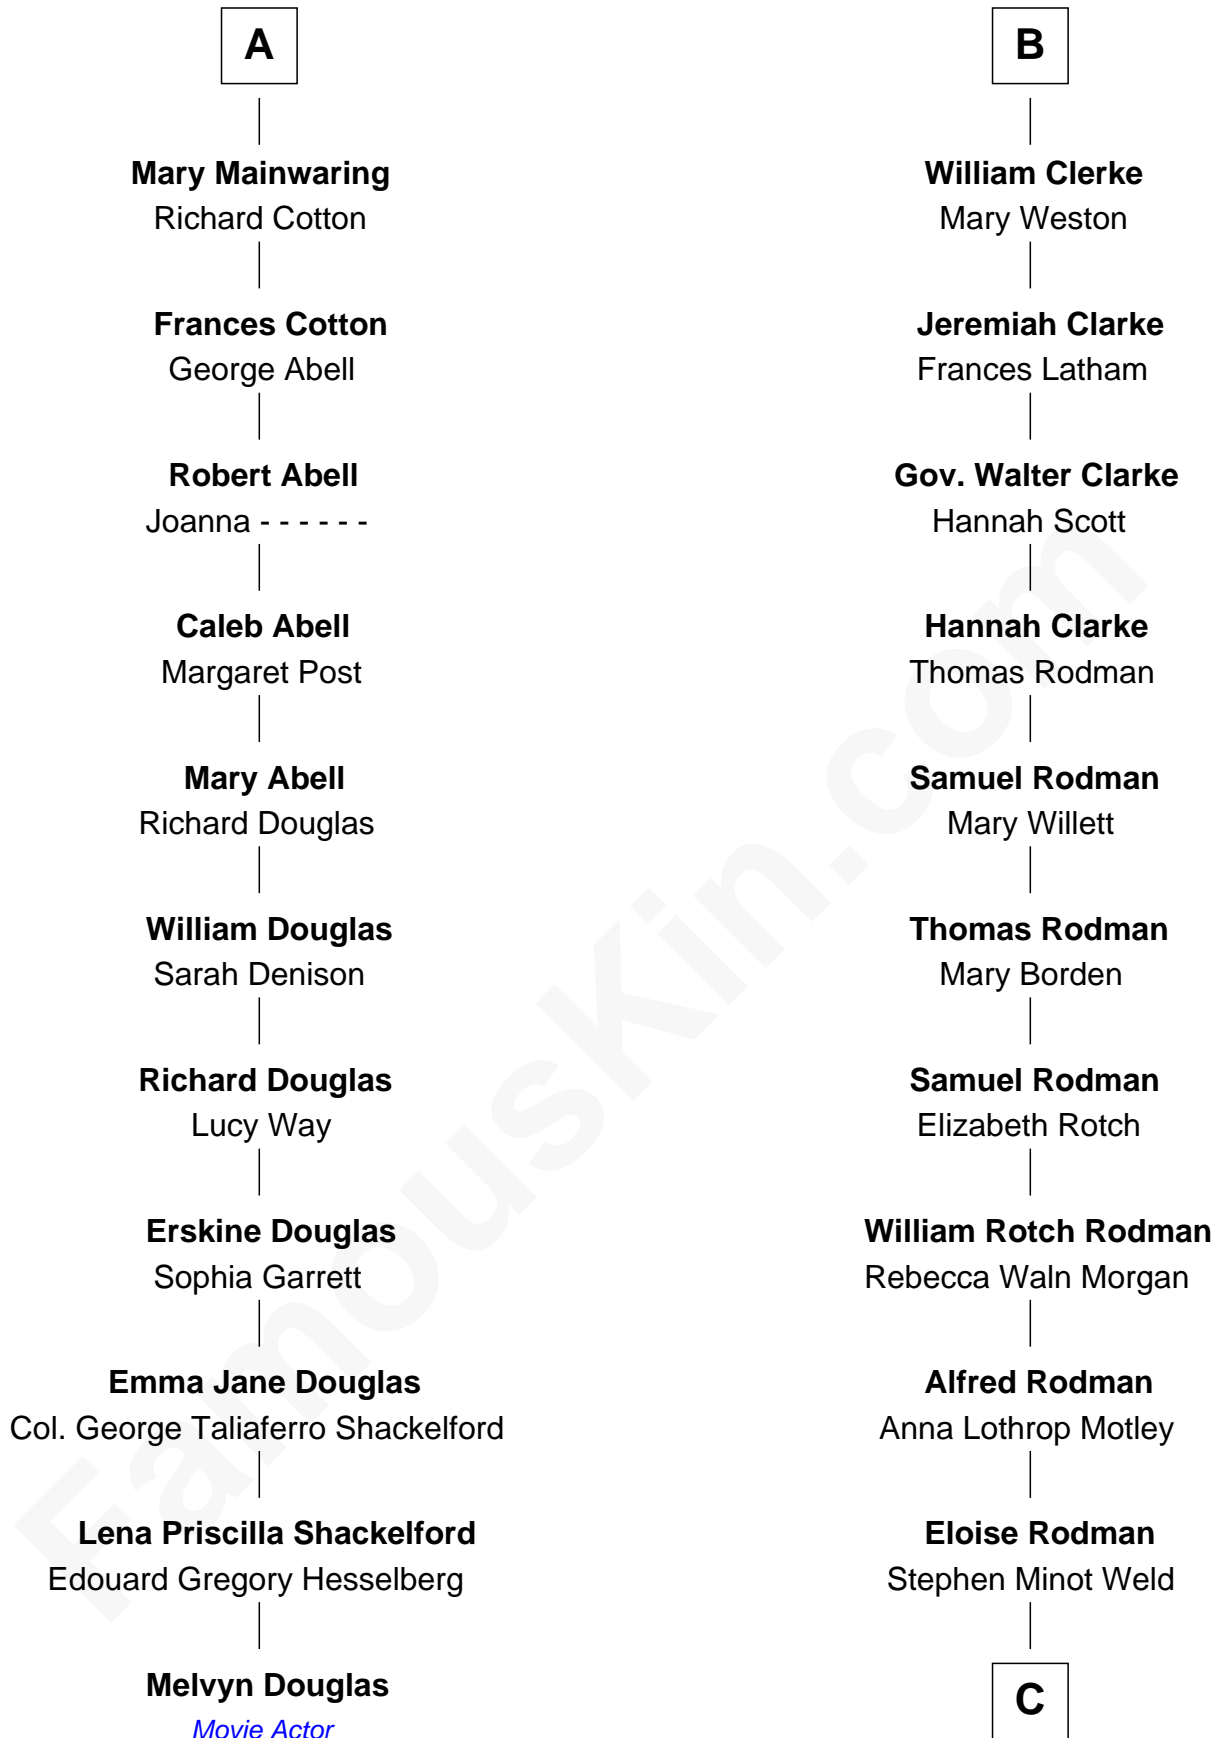

FamousKin.com
Relationship Chart of
Melvyn Douglas
Movie Actor

17th cousin 2 times removed of
Tuesday Weld
TV and Movie Actress

John de Welles
Maud de Roos

C

Edward Motley Weld

Sarah Lothrop King

Lothrop Motley Weld

Yosene Balfour Ker

Tuesday Weld

TV and Movie Actress

FamousKin.com