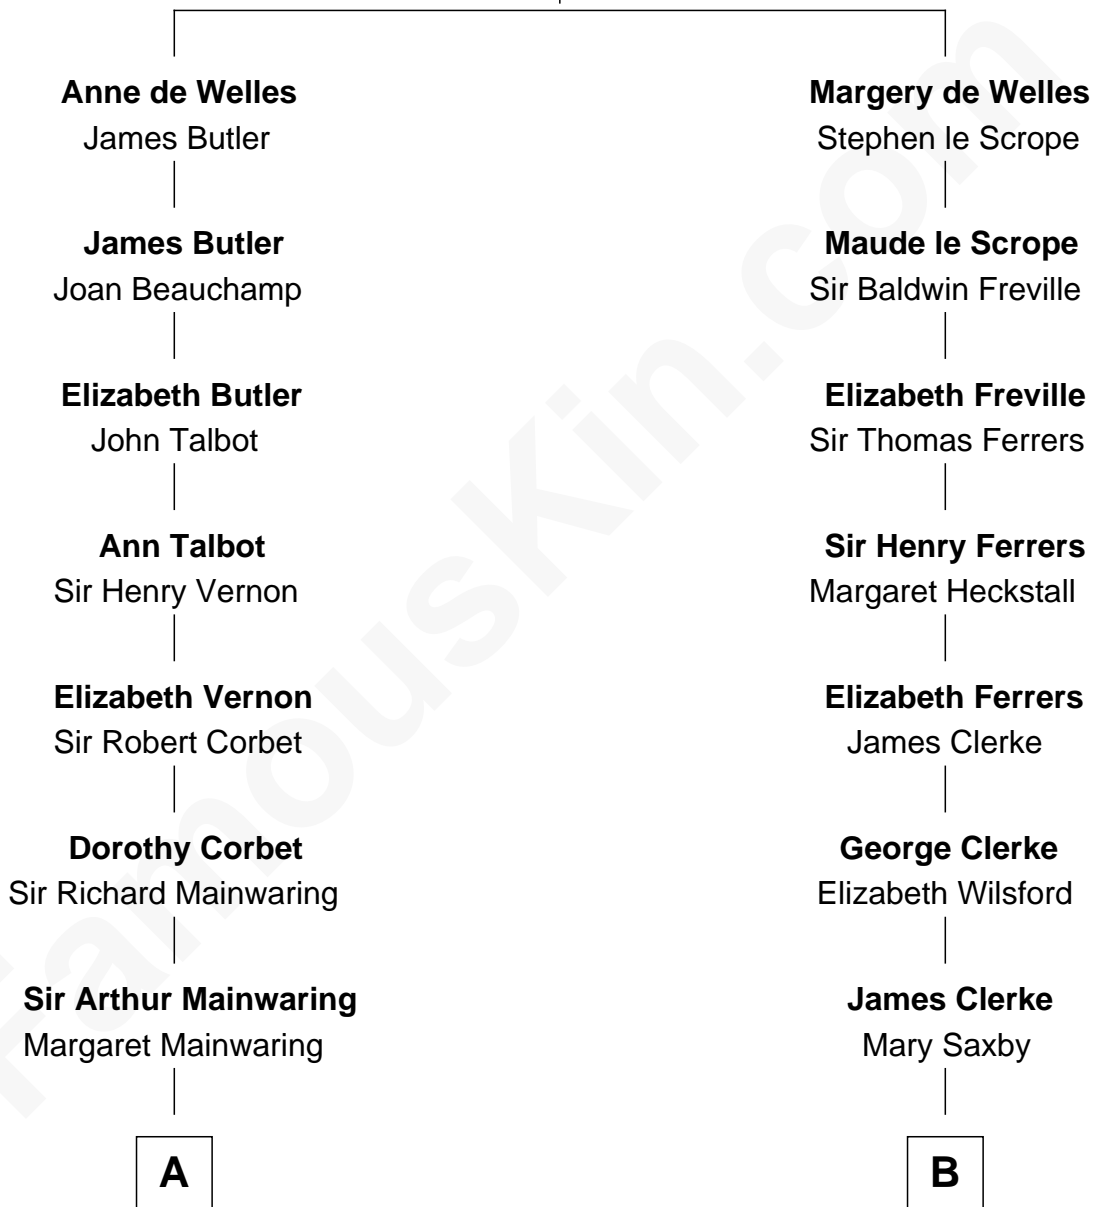

FamousKin.com
Relationship Chart of
Melvyn Douglas
Movie Actor

17th cousin 2 times removed of
Tuesday Weld
TV and Movie Actress

John de Welles
Maud de Roos

C

Edward Motley Weld

Sarah Lothrop King

Lothrop Motley Weld

Yosene Balfour Ker

Tuesday Weld

TV and Movie Actress

FamousKin.com