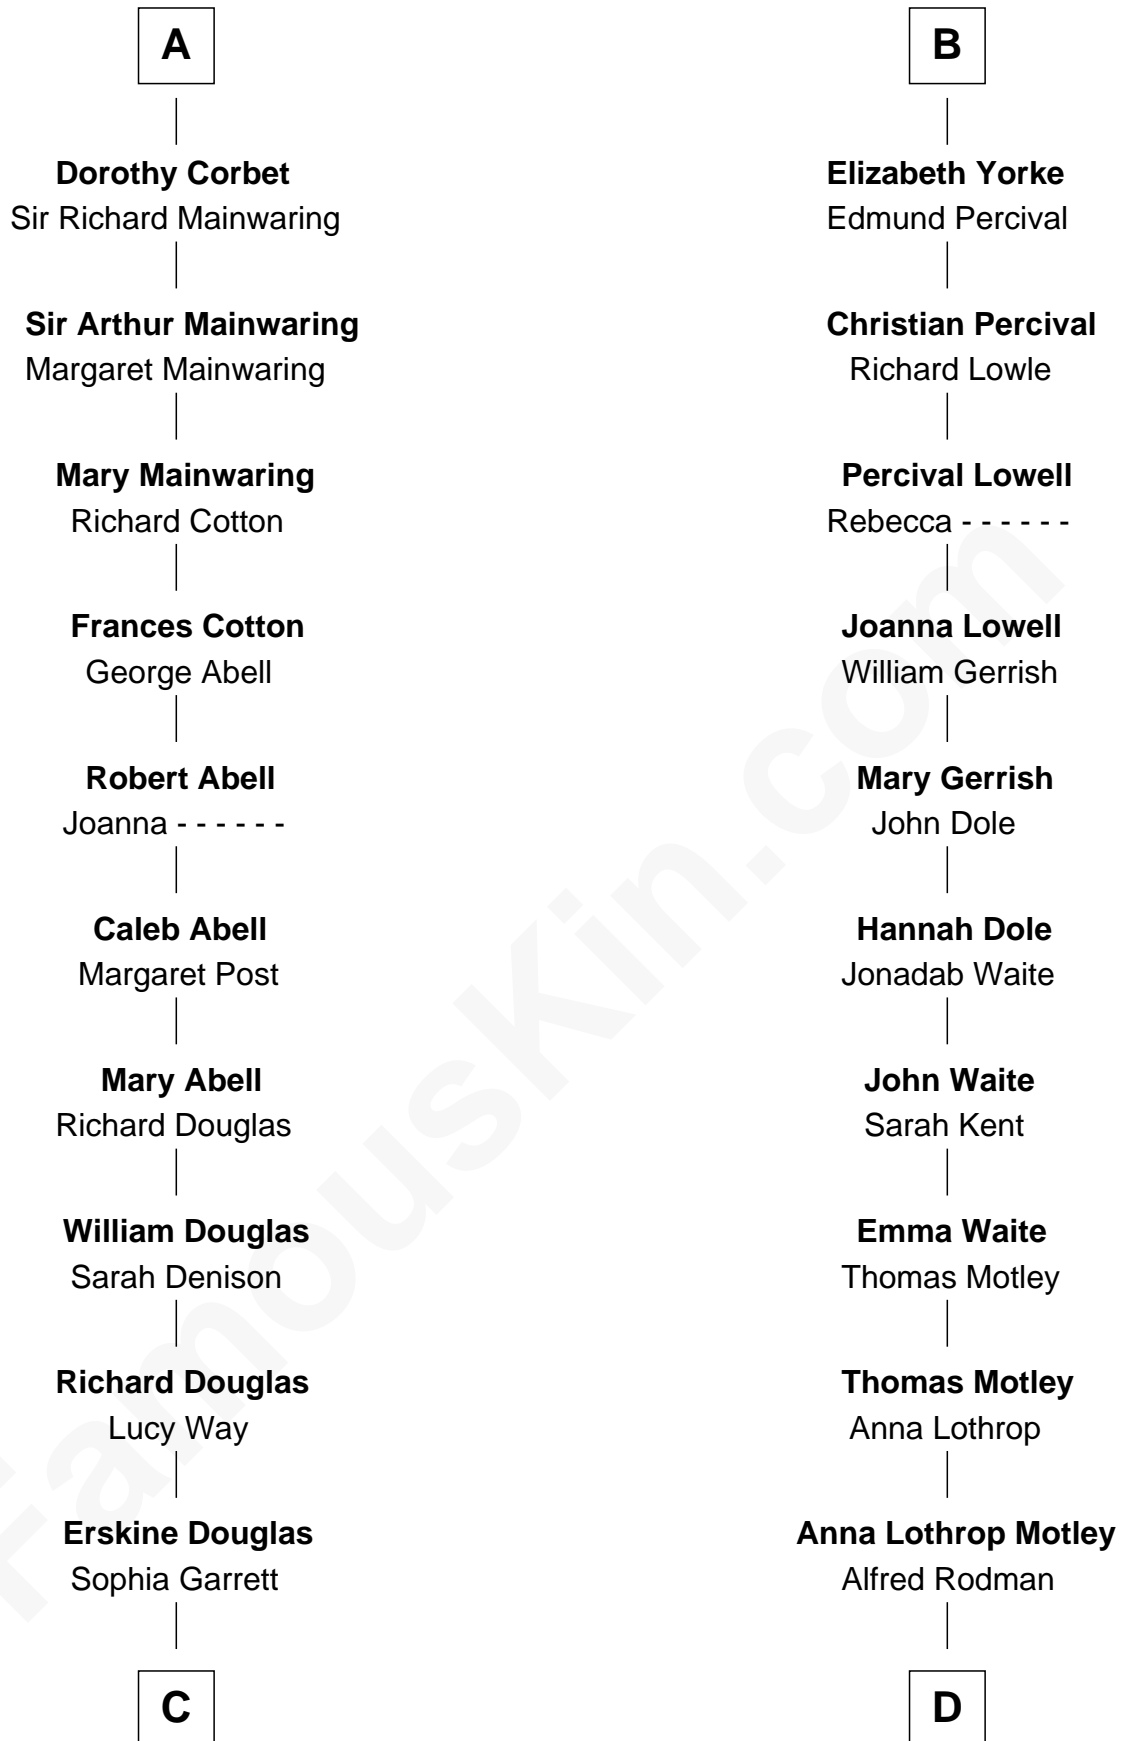

# FamousKin.com Relationship Chart of

**Melvyn Douglas**

*Movie Actor*

19th cousin 1 time removed of

**Tuesday Weld**

*TV and Movie Actress*

**Humphrey de Bohun**

Elizabeth Plantagenet

**Eleanor de Bohun**  
Sir James le Boteler

**James le Boteler**  
Elizabeth Darcy

**James Butler**  
Anne de Welles

**James Butler**  
Joan Beauchamp

**Elizabeth Butler**  
John Talbot

**Ann Talbot**  
Sir Henry Vernon

**Elizabeth Vernon**  
Sir Robert Corbet

**A**

**Margaret de Bohun**  
Sir Hugh de Courtnay

**Elizabeth de Courtnay**  
Sir Andrew Luttrell

**Sir Hugh Luttrell**  
Catherine de Beaumont

**Sir John Luttrell**  
Margaret Touchet

**Sir James Luttrell**  
Elizabeth Courtnay

**Sir Hugh Luttrell**  
Margaret Hill

**Eleanor Luttrell**  
Roger Yorke

**B**

**C**

**Emma Jane Douglas**  
Col. George Taliaferro Shackelford

**Lena Priscilla Shackelford**  
Edouard Gregory Hesselberg