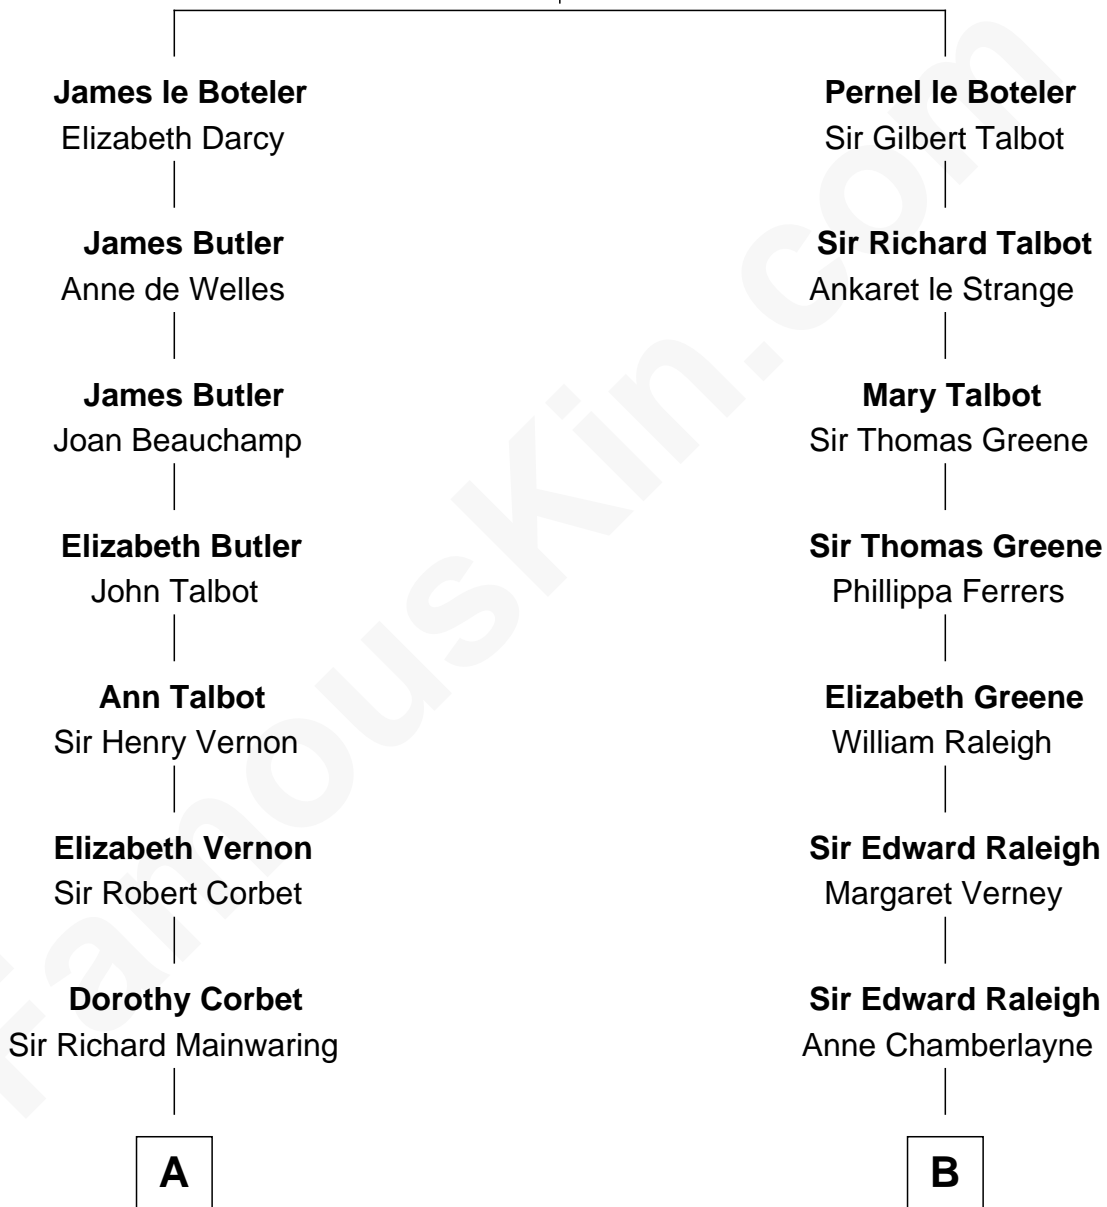

FamousKin.com
Relationship Chart of
Melvyn Douglas
Movie Actor

18th cousin 3 times removed of
Tuesday Weld
TV and Movie Actress

Sir James le Boteler
 Eleanor de Bohun

C

Lena Priscilla Shackelford
Edouard Gregory Hesselberg

Melvyn Douglas
Movie Actor

D

Alfred Rodman
Anna Lothrop Motley

Eloise Rodman
Stephen Minot Weld

Edward Motley Weld
Sarah Lothrop King

Lothrop Motley Weld
Yosene Balfour Ker

Tuesday Weld
TV and Movie Actress