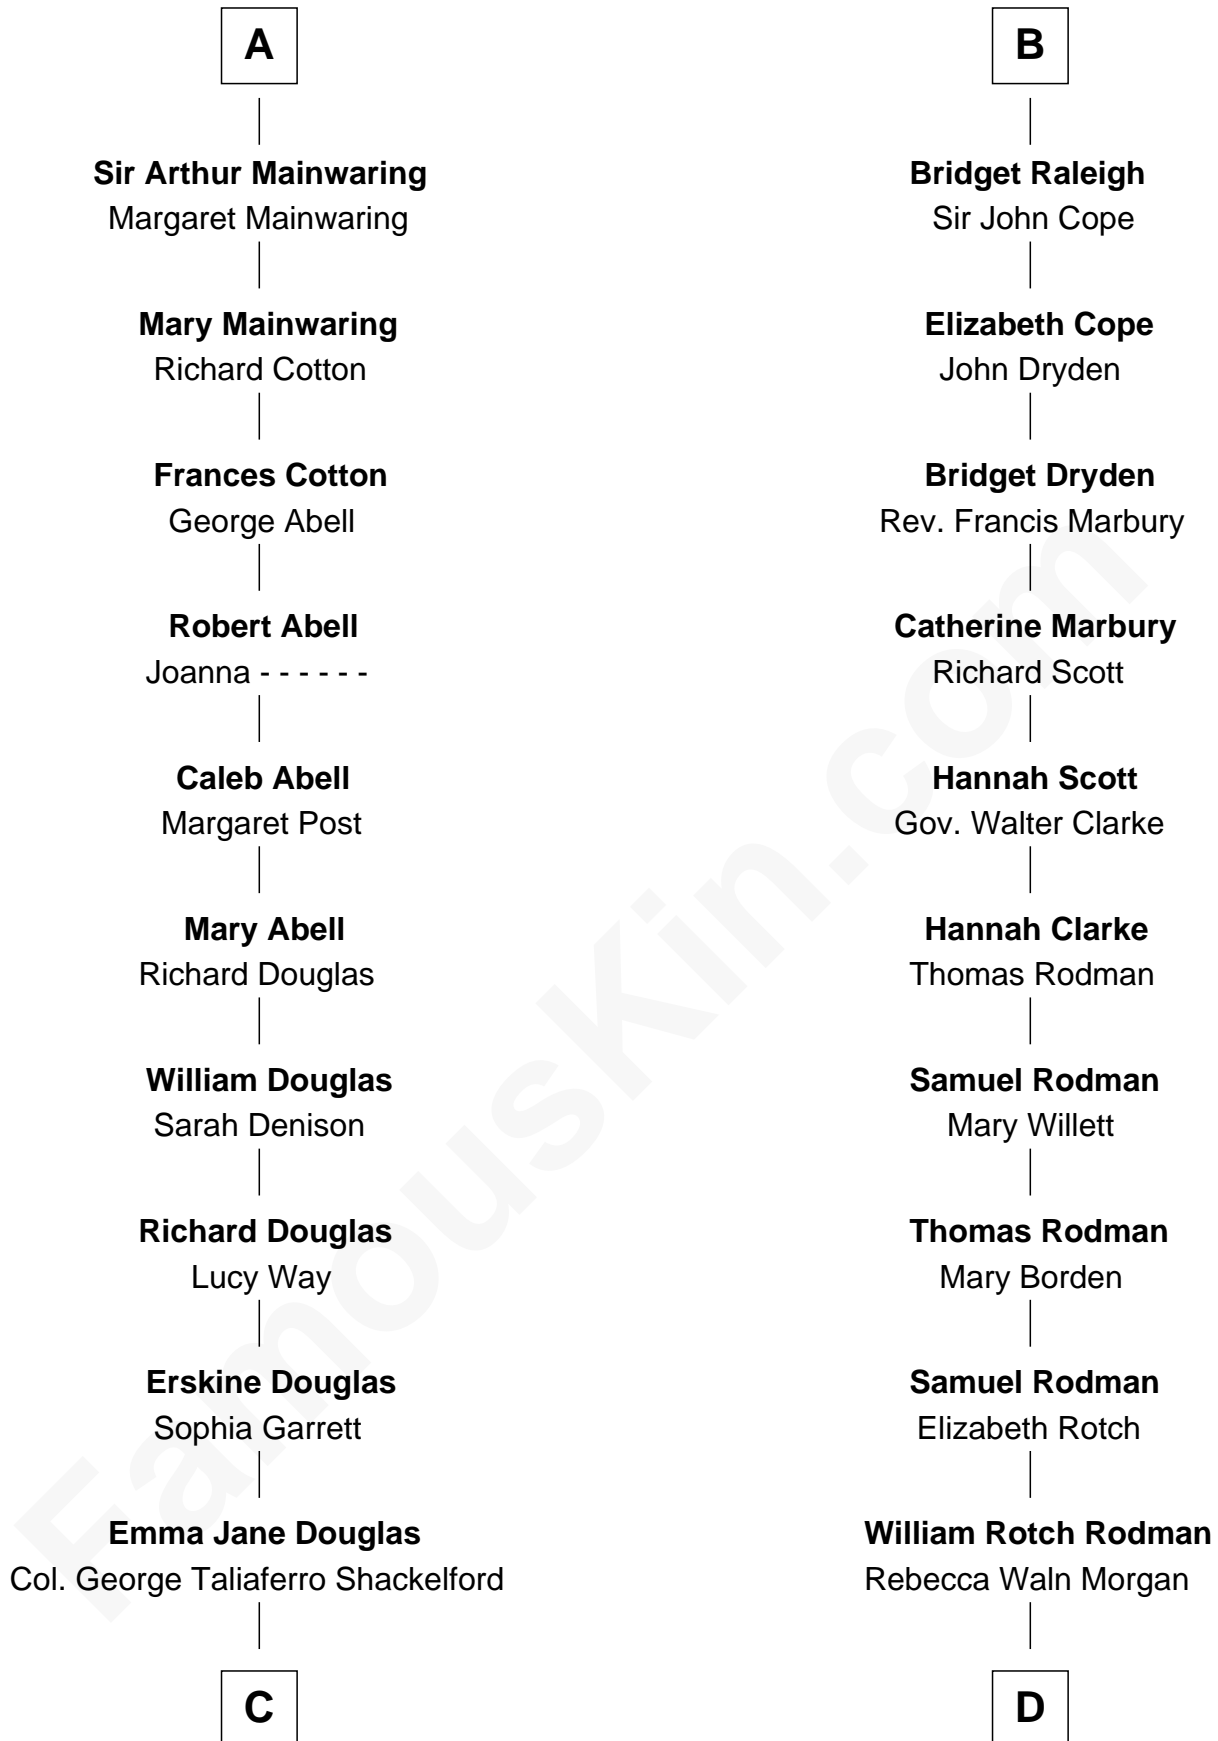

FamousKin.com
Relationship Chart of
Melvyn Douglas
Movie Actor

18th cousin 3 times removed of
Tuesday Weld
TV and Movie Actress

Sir James le Boteler
 Eleanor de Bohun

C

Lena Priscilla Shackelford
Edouard Gregory Hesselberg

Melvyn Douglas
Movie Actor

D

Alfred Rodman
Anna Lothrop Motley

Eloise Rodman
Stephen Minot Weld

Edward Motley Weld
Sarah Lothrop King

Lothrop Motley Weld
Yosene Balfour Ker

Tuesday Weld
TV and Movie Actress