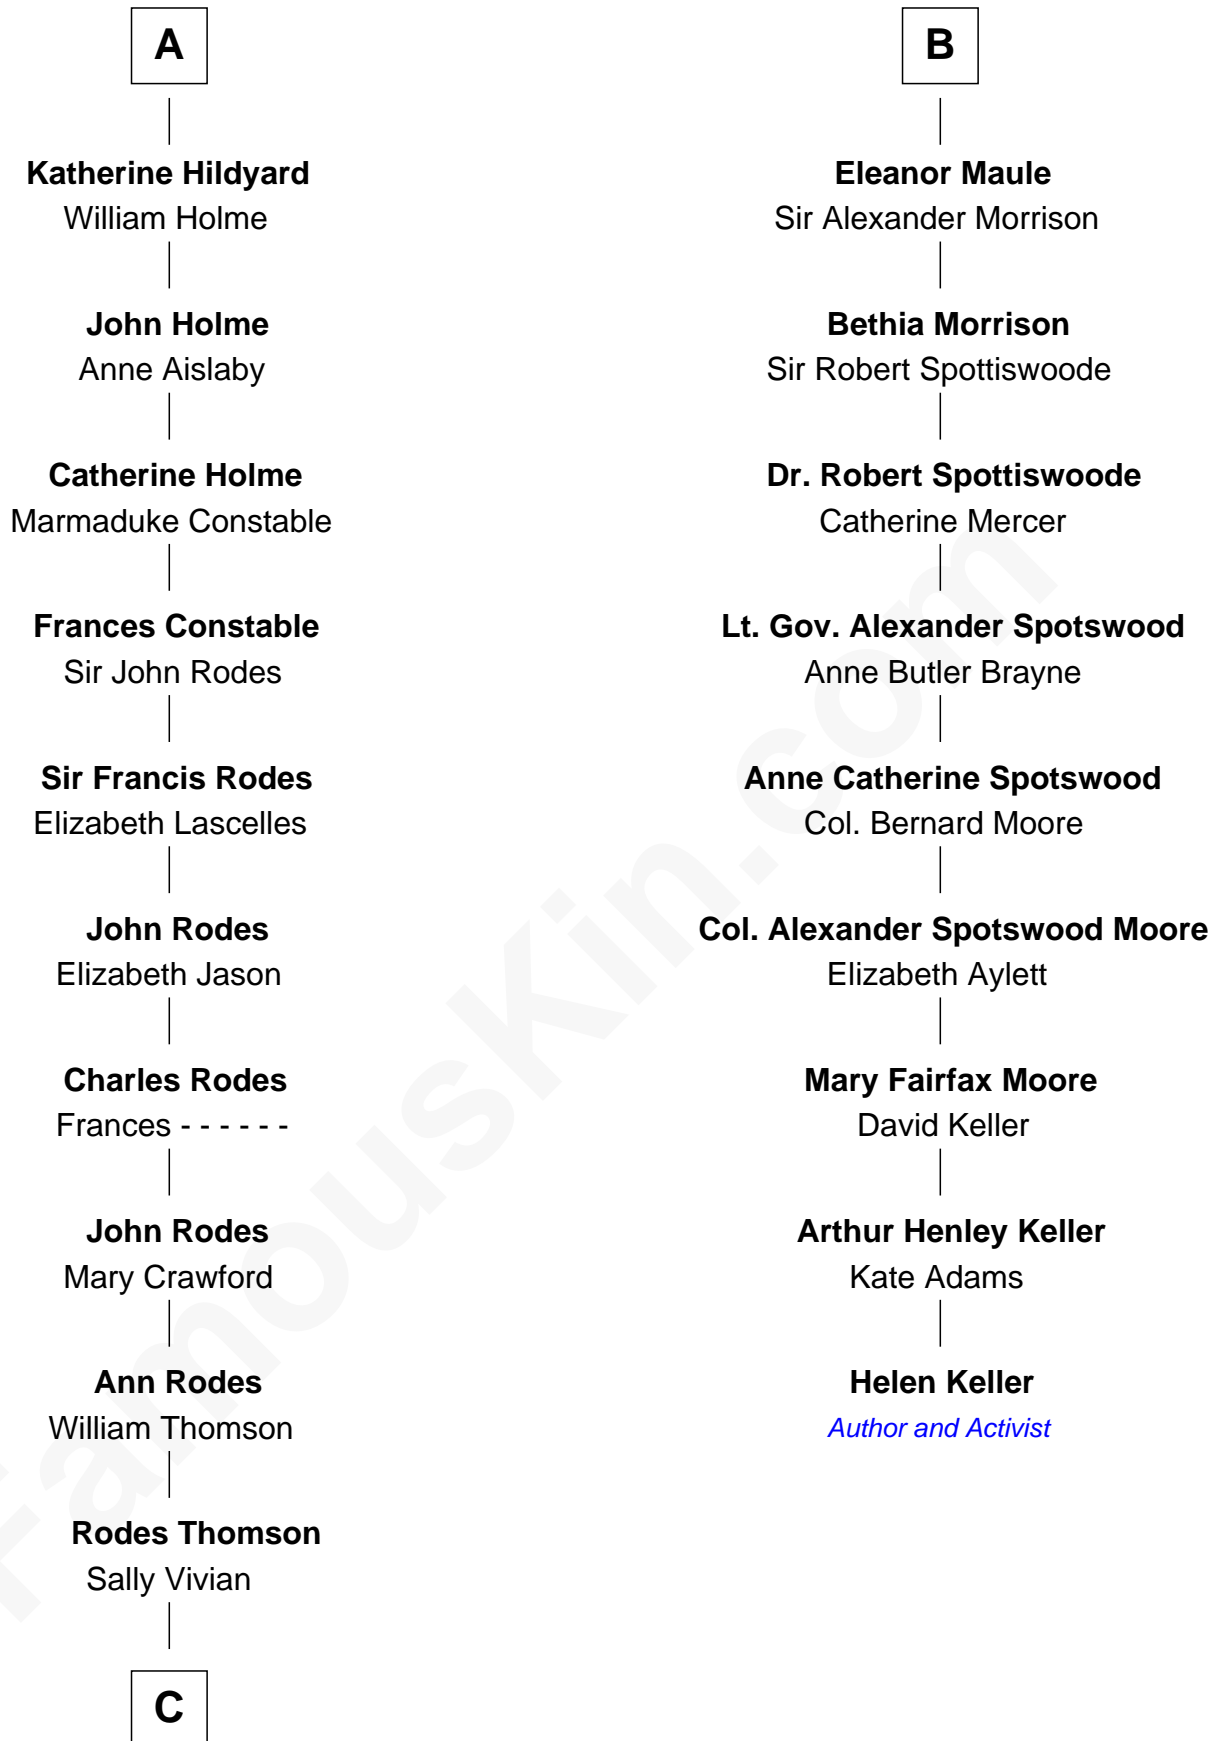

FamousKin.com Relationship Chart of

Melvyn Douglas

Movie Actor

15th cousin 6 times removed of

Helen Keller

Author and Activist

Edward III, King of England

Philippa of Hainault

C

Nancy Thomson
Thomas Johnson Garrett

Sophia Garrett
Erskine Douglas

Emma Jane Douglas
Col. George Taliaferro Shackelford

Lena Priscilla Shackelford
Edouard Gregory Hesselberg

Melvyn Douglas
Movie Actor

FamousKin.com