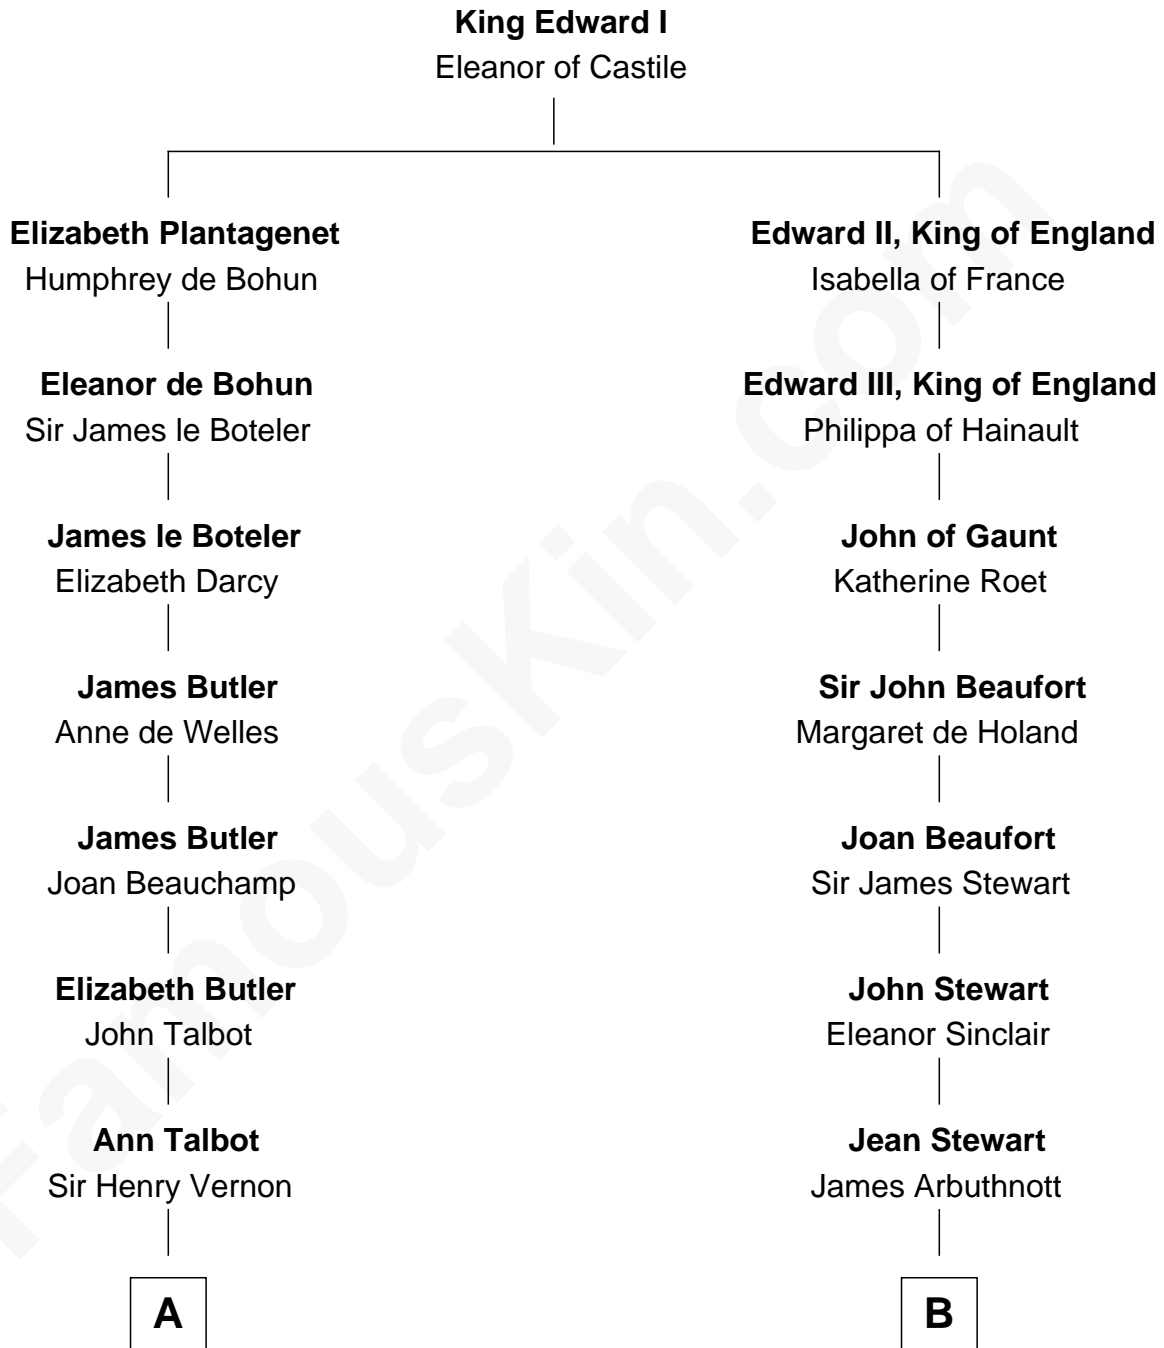

FamousKin.com

Relationship Chart of

Melvyn Douglas

Movie Actor

17th cousin 3 times removed of

Helen Keller

Author and Activist

C

—
Erskine Douglas

Sophia Garrett

—
Emma Jane Douglas

Col. George Taliaferro Shackelford

—
Lena Priscilla Shackelford

Edouard Gregory Hesselberg

—
Melvyn Douglas

Movie Actor