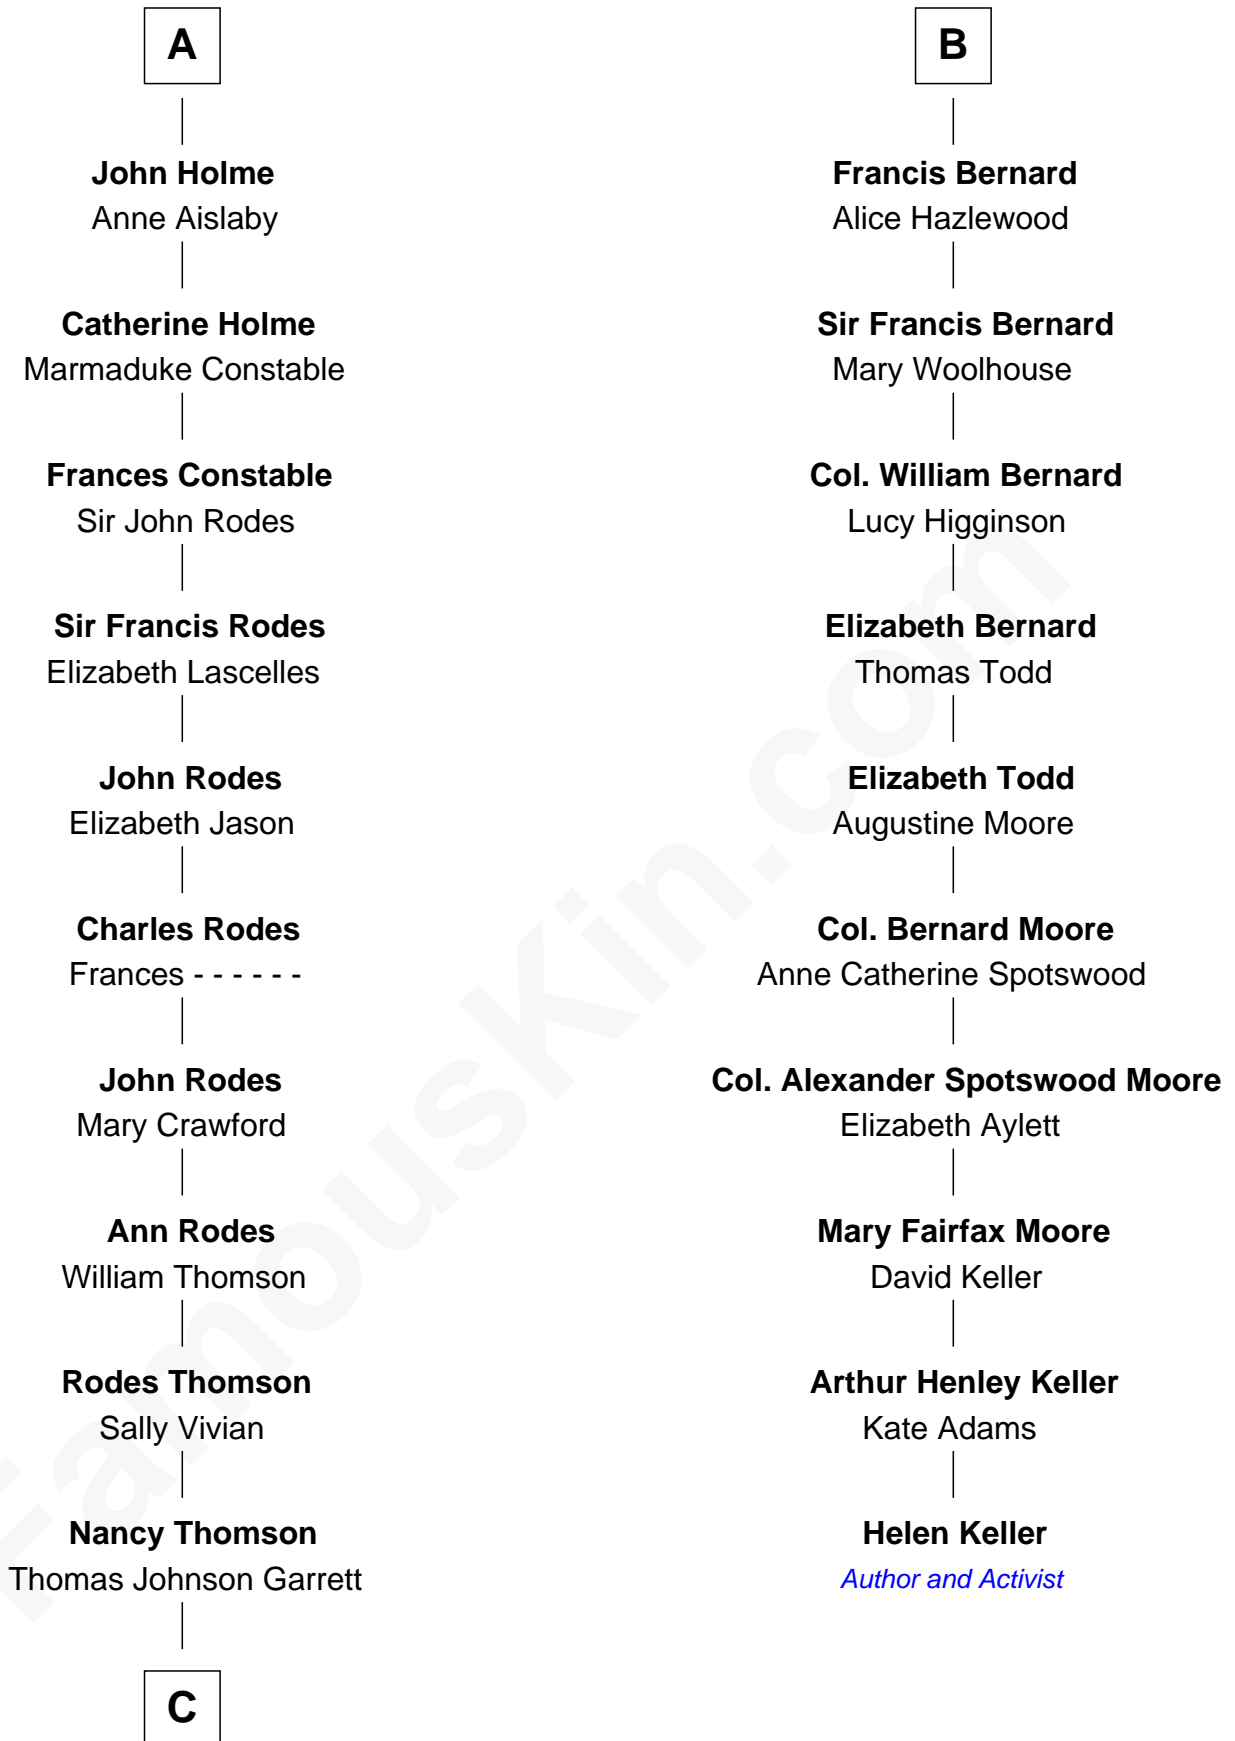

## Relationship Chart of

### Melvyn Douglas

*Movie Actor*

16th cousin 4 times removed of

**Helen Keller**  
*Author and Activist*

**Sir Ralph de Neville**  
Alice de Audley

**C**

—  
**Sophia Garrett**  
Erskine Douglas

—  
**Emma Jane Douglas**  
Col. George Taliaferro Shackelford

—  
**Lena Priscilla Shackelford**  
Edouard Gregory Hesselberg

—  
**Melvyn Douglas**  
*Movie Actor*

FamousKin.com