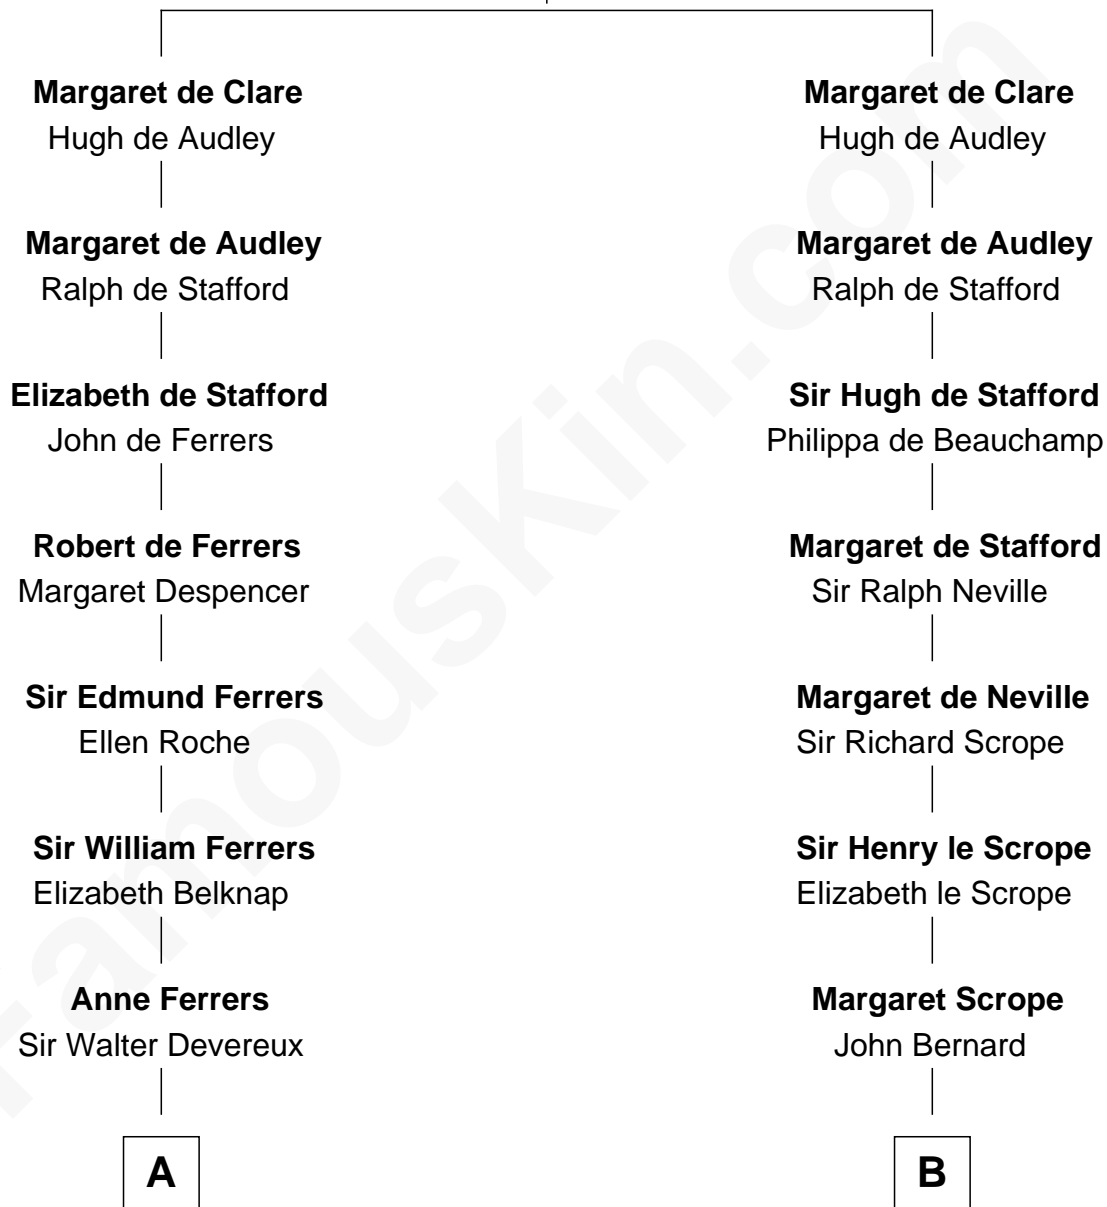

FamousKin.com
Relationship Chart of
Melvyn Douglas
Movie Actor

18th cousin 3 times removed of
Helen Keller
Author and Activist

Sir Gilbert de Clare
 Joan of Acre

C

Richard Douglas

Lucy Way

Erskine Douglas

Sophia Garrett

Emma Jane Douglas

Col. George Taliaferro Shackelford

Lena Priscilla Shackelford

Edouard Gregory Hesselberg

Melvyn Douglas

Movie Actor

D

Arthur Henley Keller

Kate Adams

Helen Keller

Author and Activist

FamousKin.com