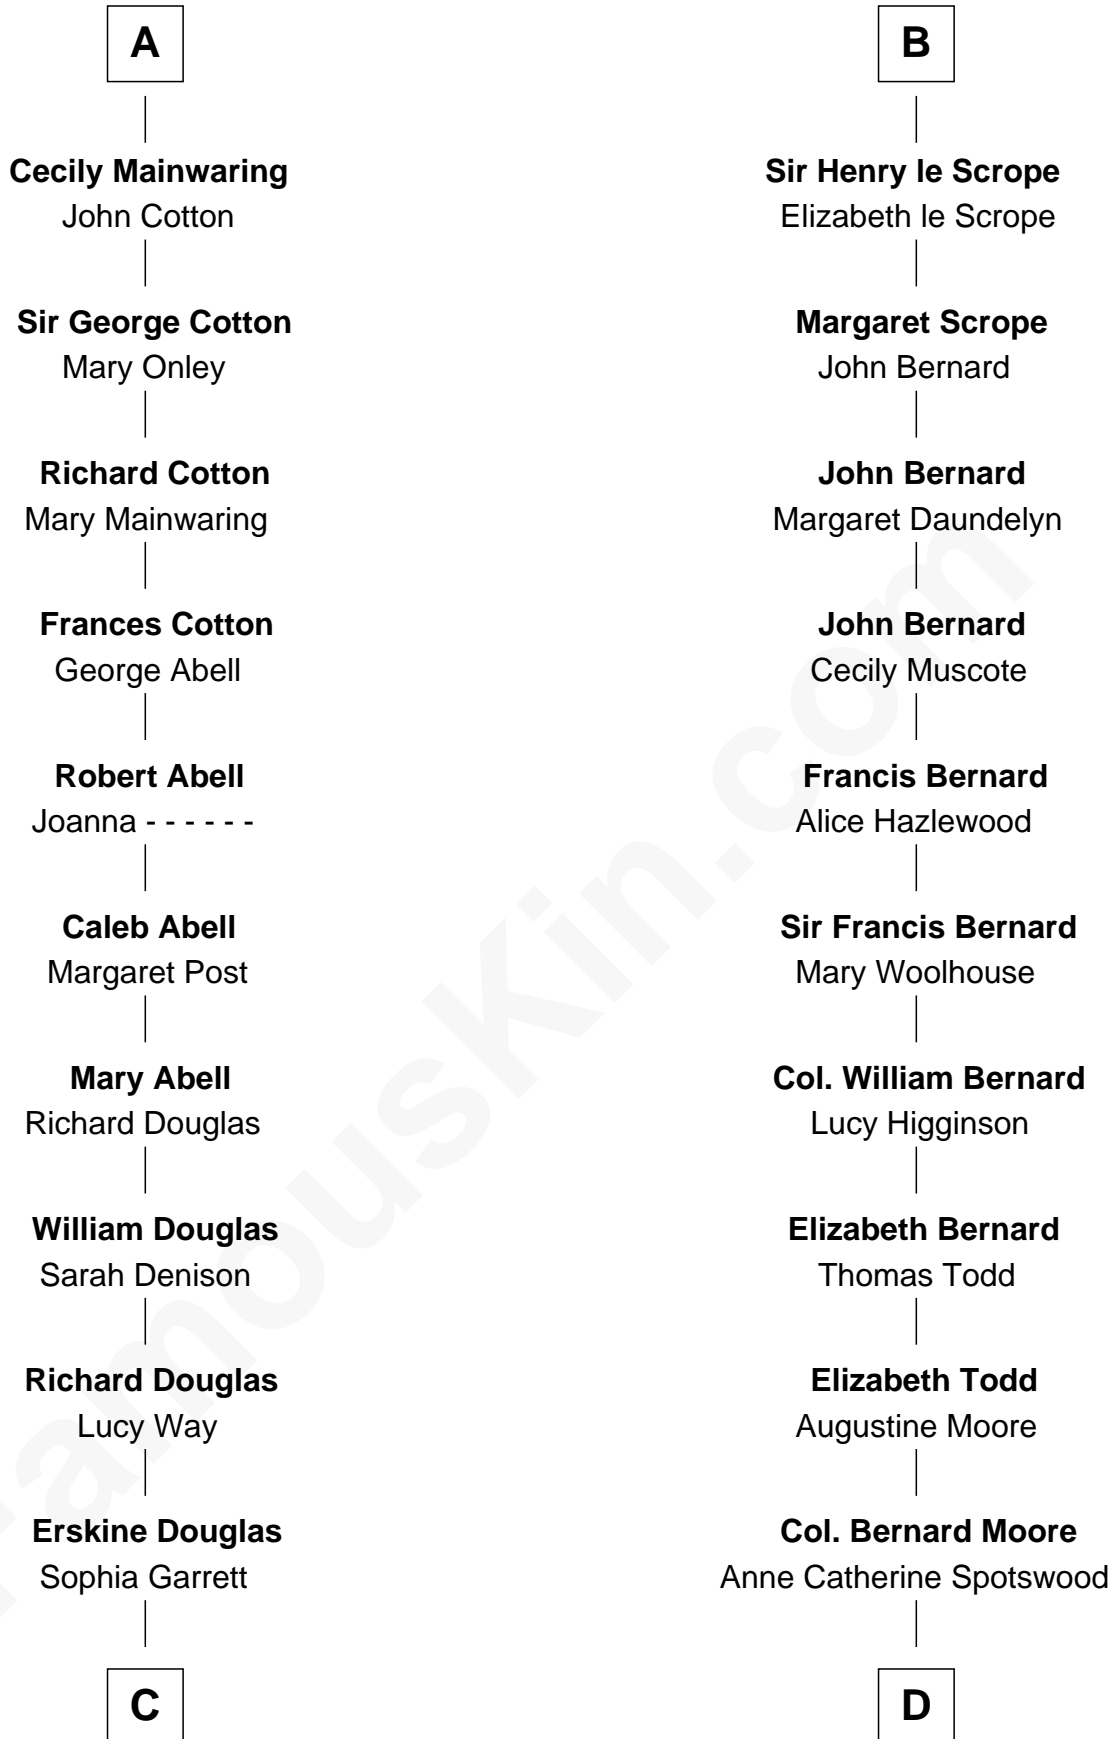

FamousKin.com

Relationship Chart of

Melvyn Douglas

Movie Actor

19th cousin 1 time removed of

Helen Keller

Author and Activist

Sir Roger de Quincy

Helen of Galloway

C

Emma Jane Douglas
Col. George Taliaferro Shackelford

Lena Priscilla Shackelford
Edouard Gregory Hesselberg

Melvyn Douglas
Movie Actor

D

Col. Alexander Spotswood Moore
Elizabeth Aylett

Mary Fairfax Moore
David Keller

Arthur Henley Keller
Kate Adams

Helen Keller
Author and Activist