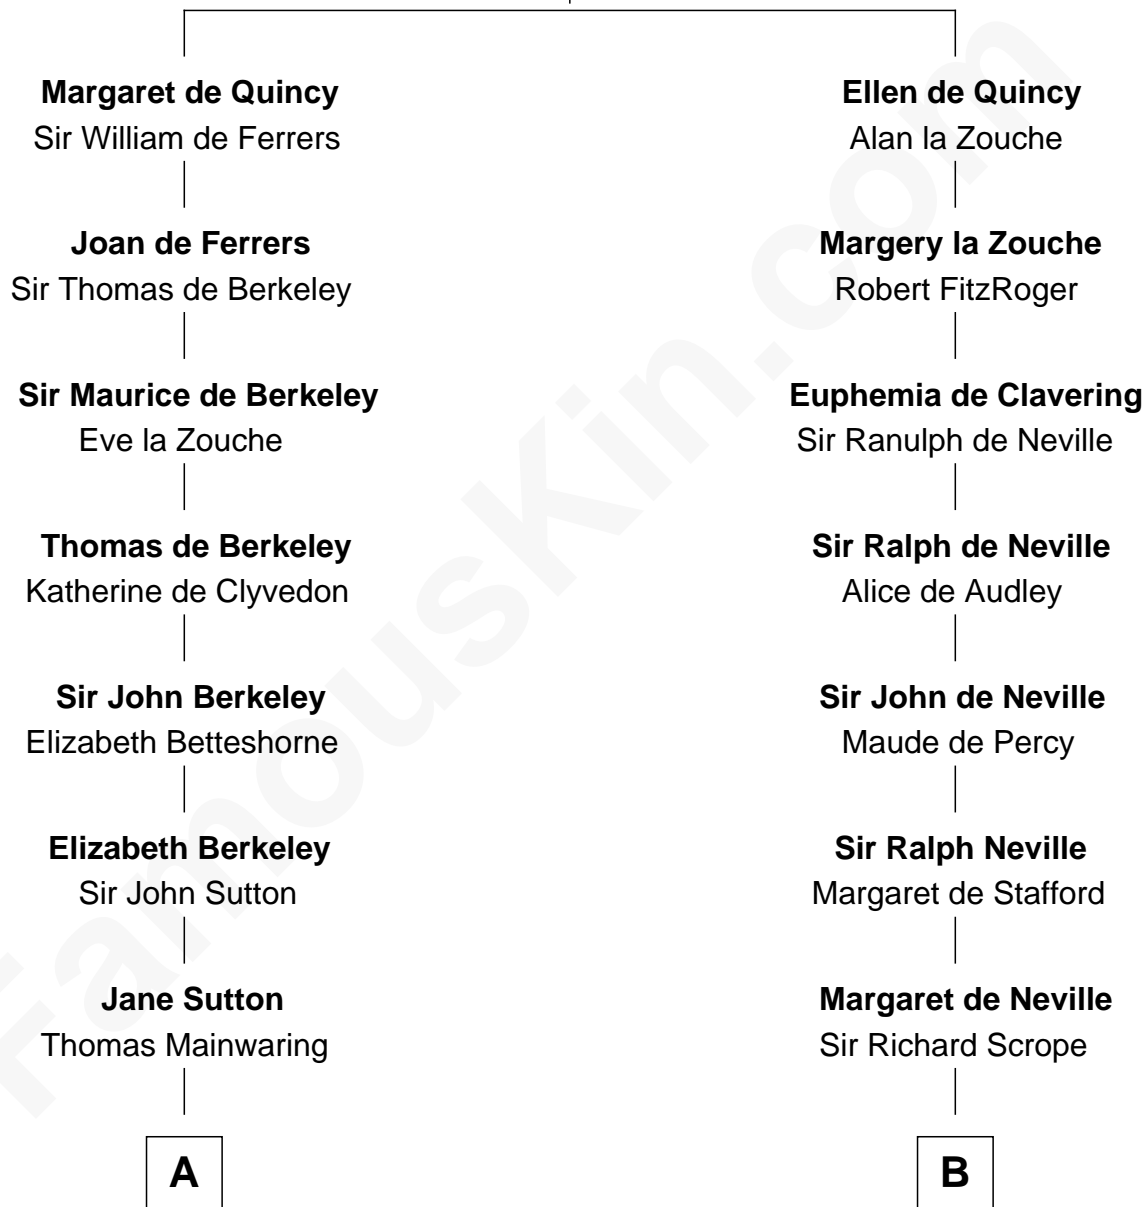

FamousKin.com

Relationship Chart of

Melvyn Douglas

Movie Actor

19th cousin 1 time removed of

Helen Keller

Author and Activist

Sir Roger de Quincy

Helen of Galloway

C

Emma Jane Douglas
Col. George Taliaferro Shackelford

Lena Priscilla Shackelford
Edouard Gregory Hesselberg

Melvyn Douglas
Movie Actor

D

Col. Alexander Spotswood Moore
Elizabeth Aylett

Mary Fairfax Moore
David Keller

Arthur Henley Keller
Kate Adams

Helen Keller
Author and Activist