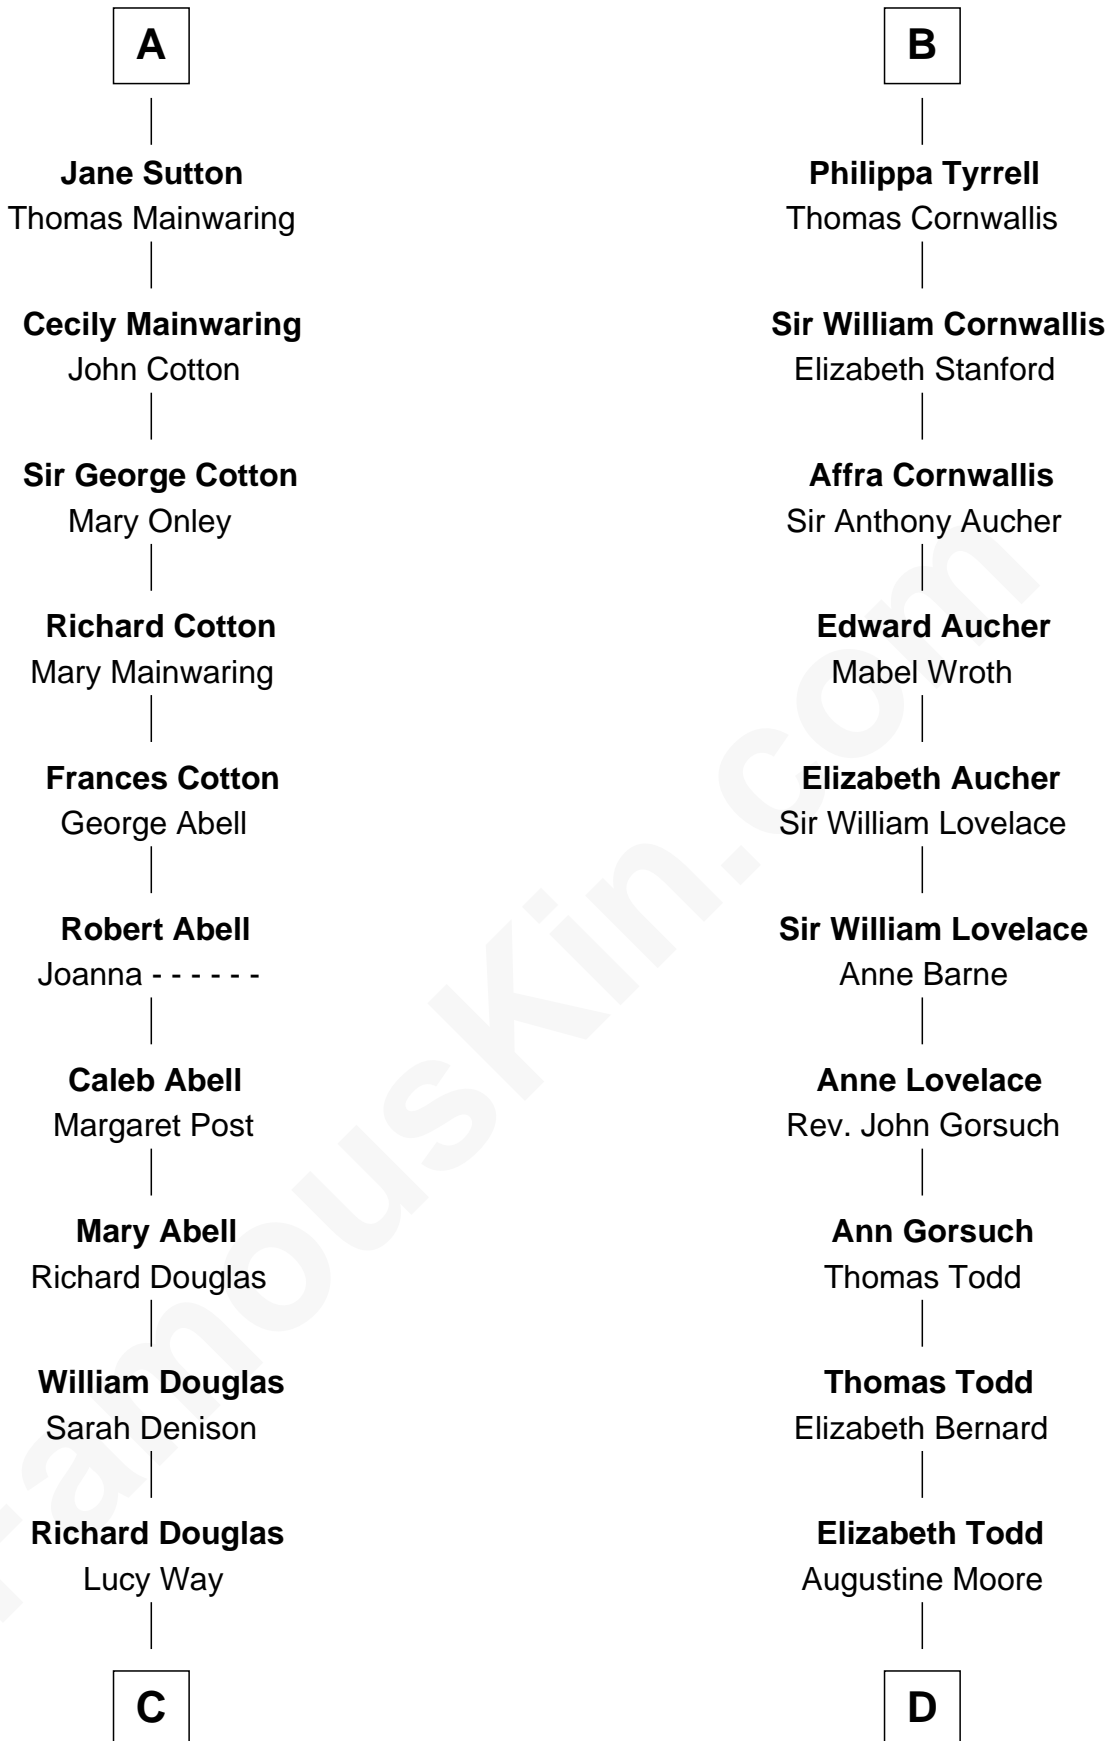

FamousKin.com

Relationship Chart of

Melvyn Douglas

Movie Actor

20th cousin 1 time removed of

Helen Keller

Author and Activist

Sir Hugh le Despencer

Sir Hugh le Despencer

Isabella de Beauchamp

Hugh le Despencer

Eleanor de Clare

Isabel le Despencer

Richard Fitzalan

Sir Edmund Fitzalan

Sibyl de Montagu

Philippe Fitzalan

Sir Richard Sergeaux

Philippa Sergeaux

Sir Robert Pashley

Anne Pashley

Edward Tyrrell

B

C

Erskine Douglas

Sophia Garrett

Emma Jane Douglas

Col. George Taliaferro Shackelford

Lena Priscilla Shackelford

Edouard Gregory Hesselberg

Melvyn Douglas

Movie Actor