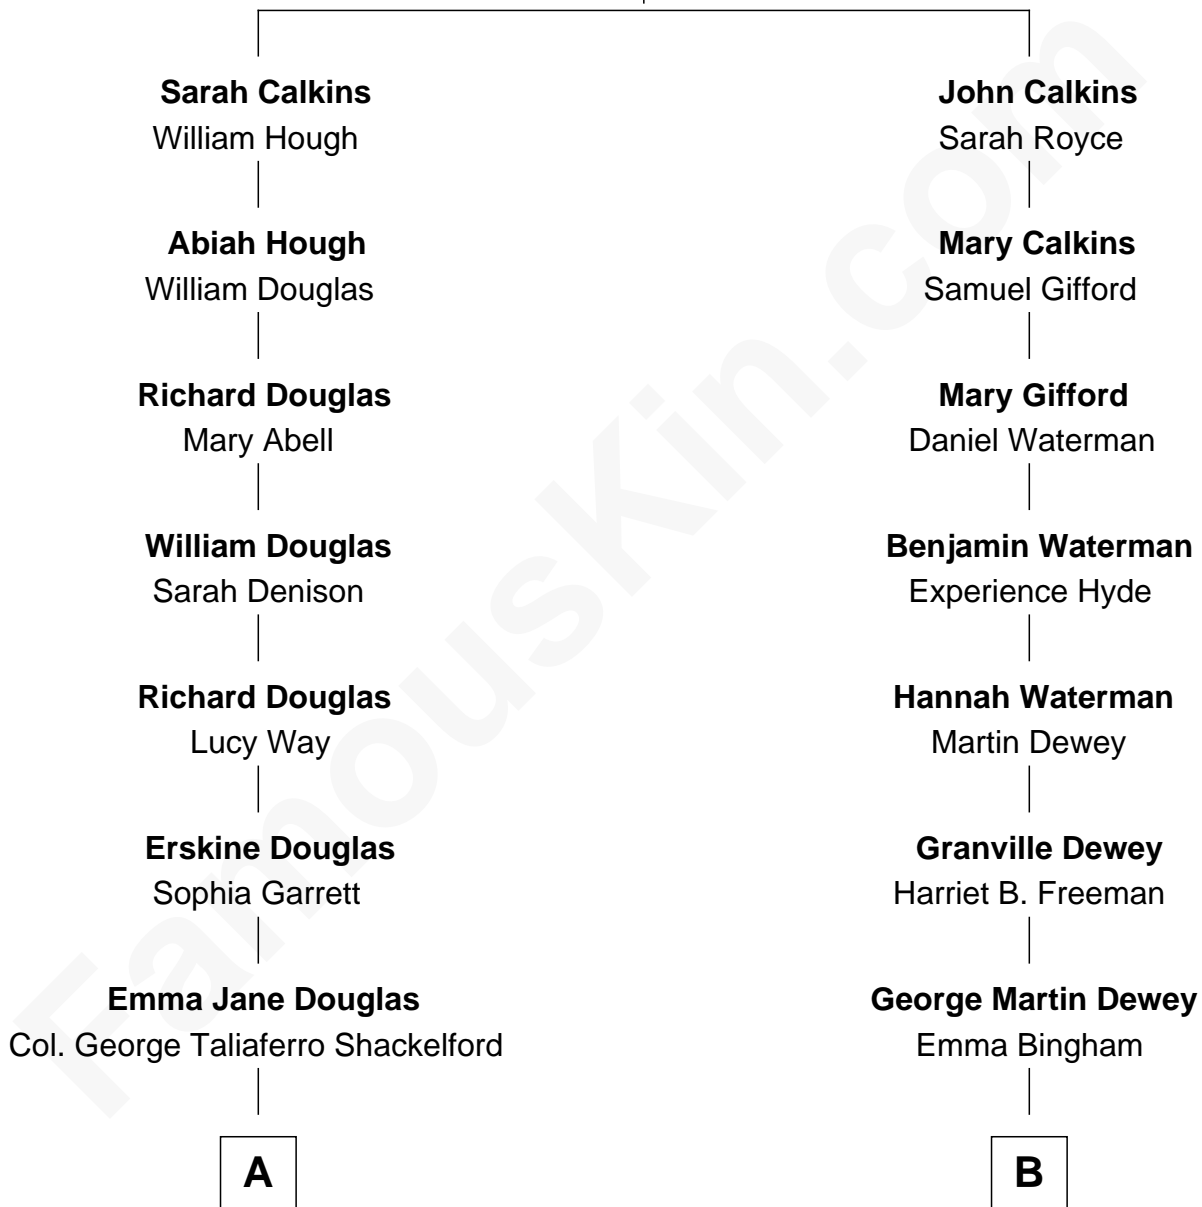

FamousKin.com Relationship Chart of

Melvyn Douglas

Movie Actor

8th cousin of

Thomas Edmund Dewey

47th Governor of New York

Hugh Calkins

Anne - - - - -

A

Lena Priscilla Shackelford
Edouard Gregory Hesselberg

Melvyn Douglas
Movie Actor

B

George Martin Dewey
Annie L. Thomas

Thomas Edmund Dewey
47th Governor of New York

FamousKin.com