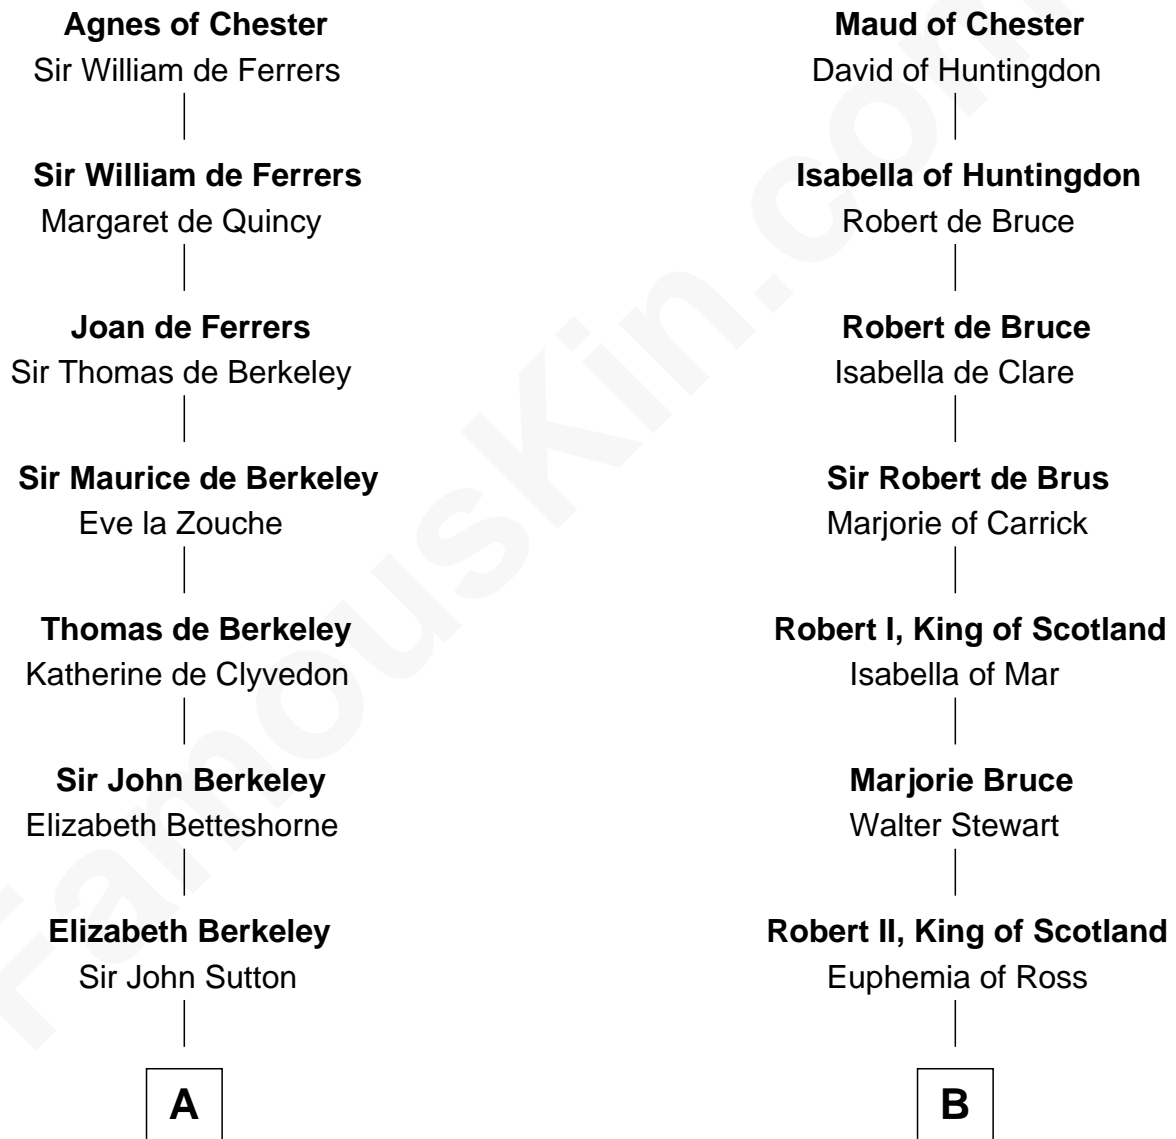

# FamousKin.com Relationship Chart of

**Melvyn Douglas**  
*Movie Actor*

18th cousin 2 times removed of

**Philip Livingston**

*Signer of the Declaration of Independence*

**Hugh de Kevelioc**  
Bertrade de Montfort

**C**

**Erskine Douglas**

Sophia Garrett

**Emma Jane Douglas**

Col. George Taliaferro Shackelford

**Lena Priscilla Shackelford**

Edouard Gregory Hesselberg

**Melvyn Douglas**