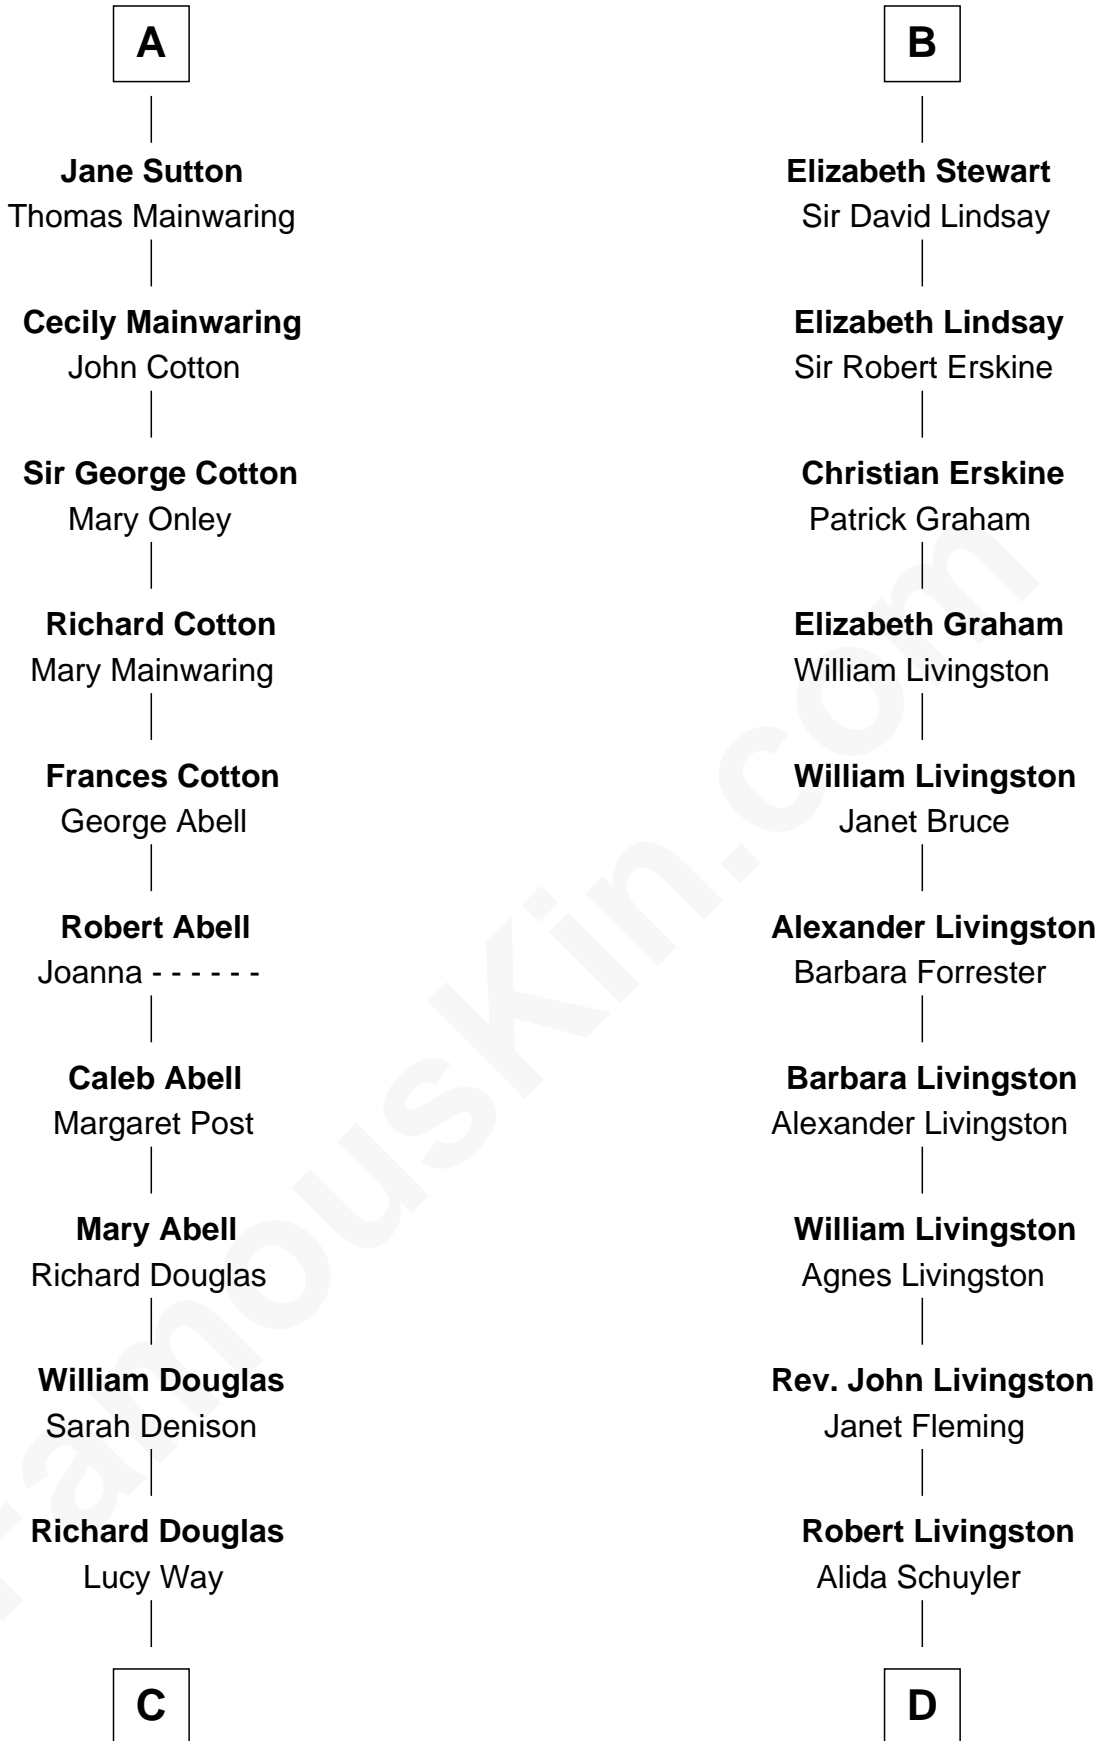

# FamousKin.com Relationship Chart of

**Melvyn Douglas**  
*Movie Actor*

18th cousin 2 times removed of

**Philip Livingston**

*Signer of the Declaration of Independence*

**Hugh de Kevelioc**  
Bertrade de Montfort

**C**

**Erskine Douglas**

Sophia Garrett

**Emma Jane Douglas**

Col. George Taliaferro Shackelford

**Lena Priscilla Shackelford**

Edouard Gregory Hesselberg

**Melvyn Douglas**