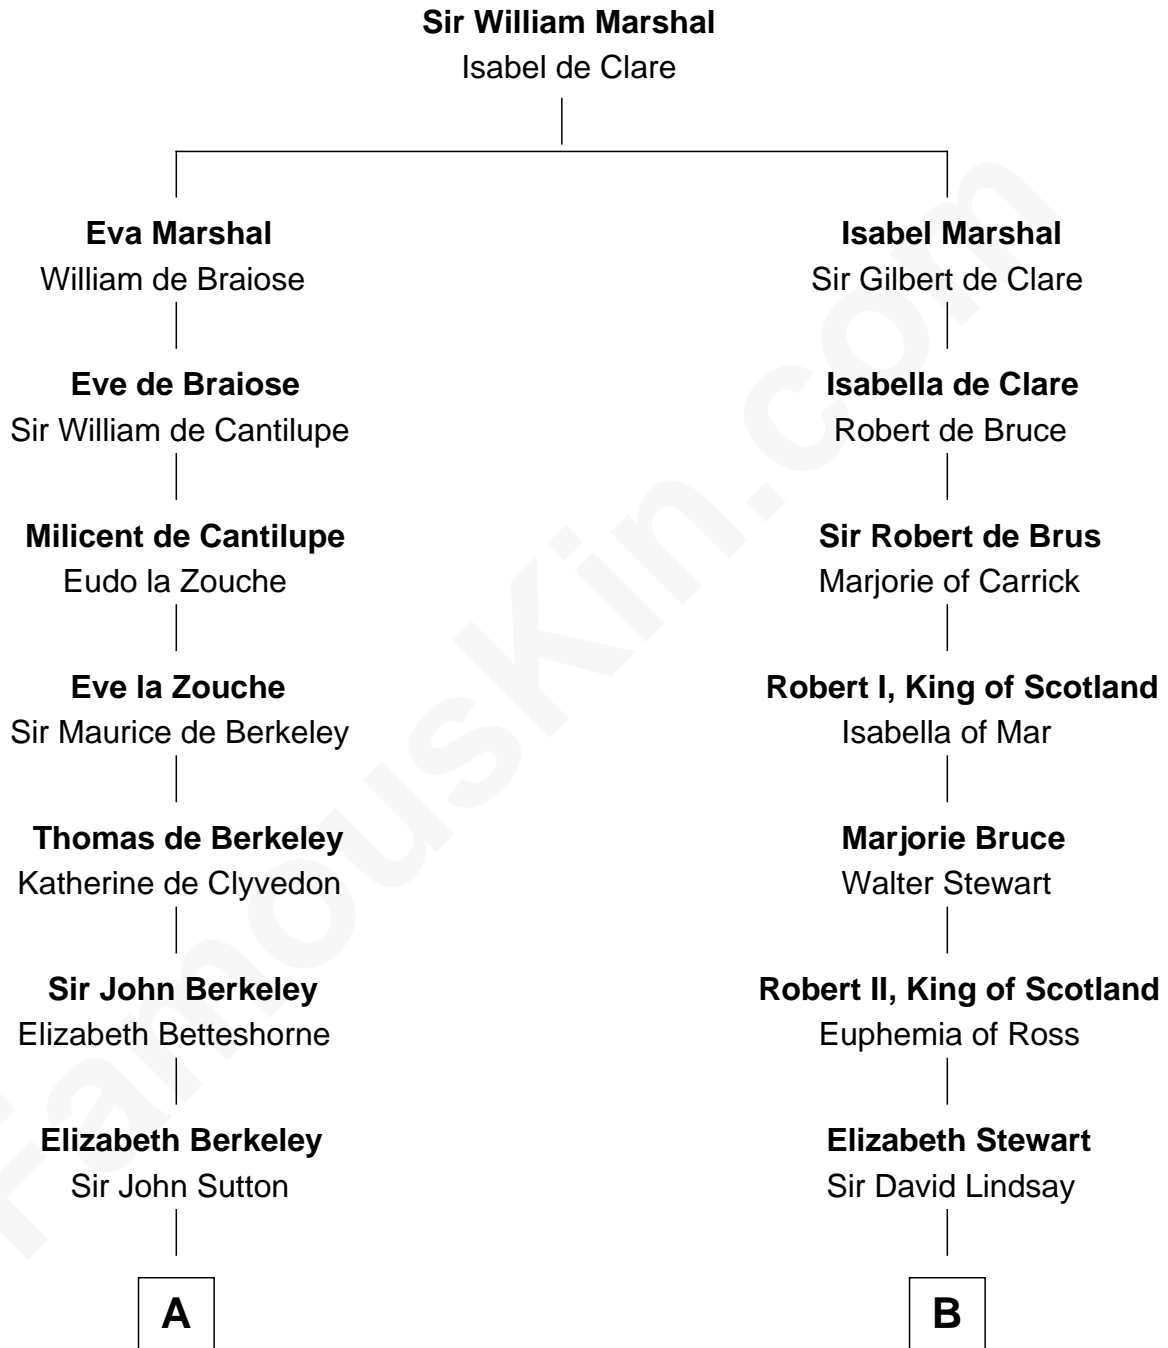

FamousKin.com Relationship Chart of

Melvyn Douglas
Movie Actor

17th cousin 3 times removed of

Philip Livingston

Signer of the Declaration of Independence

C

—
Erskine Douglas

Sophia Garrett

—
Emma Jane Douglas

Col. George Taliaferro Shackelford

—
Lena Priscilla Shackelford

Edouard Gregory Hesselberg

—
Melvyn Douglas

Movie Actor

FamousKin.com