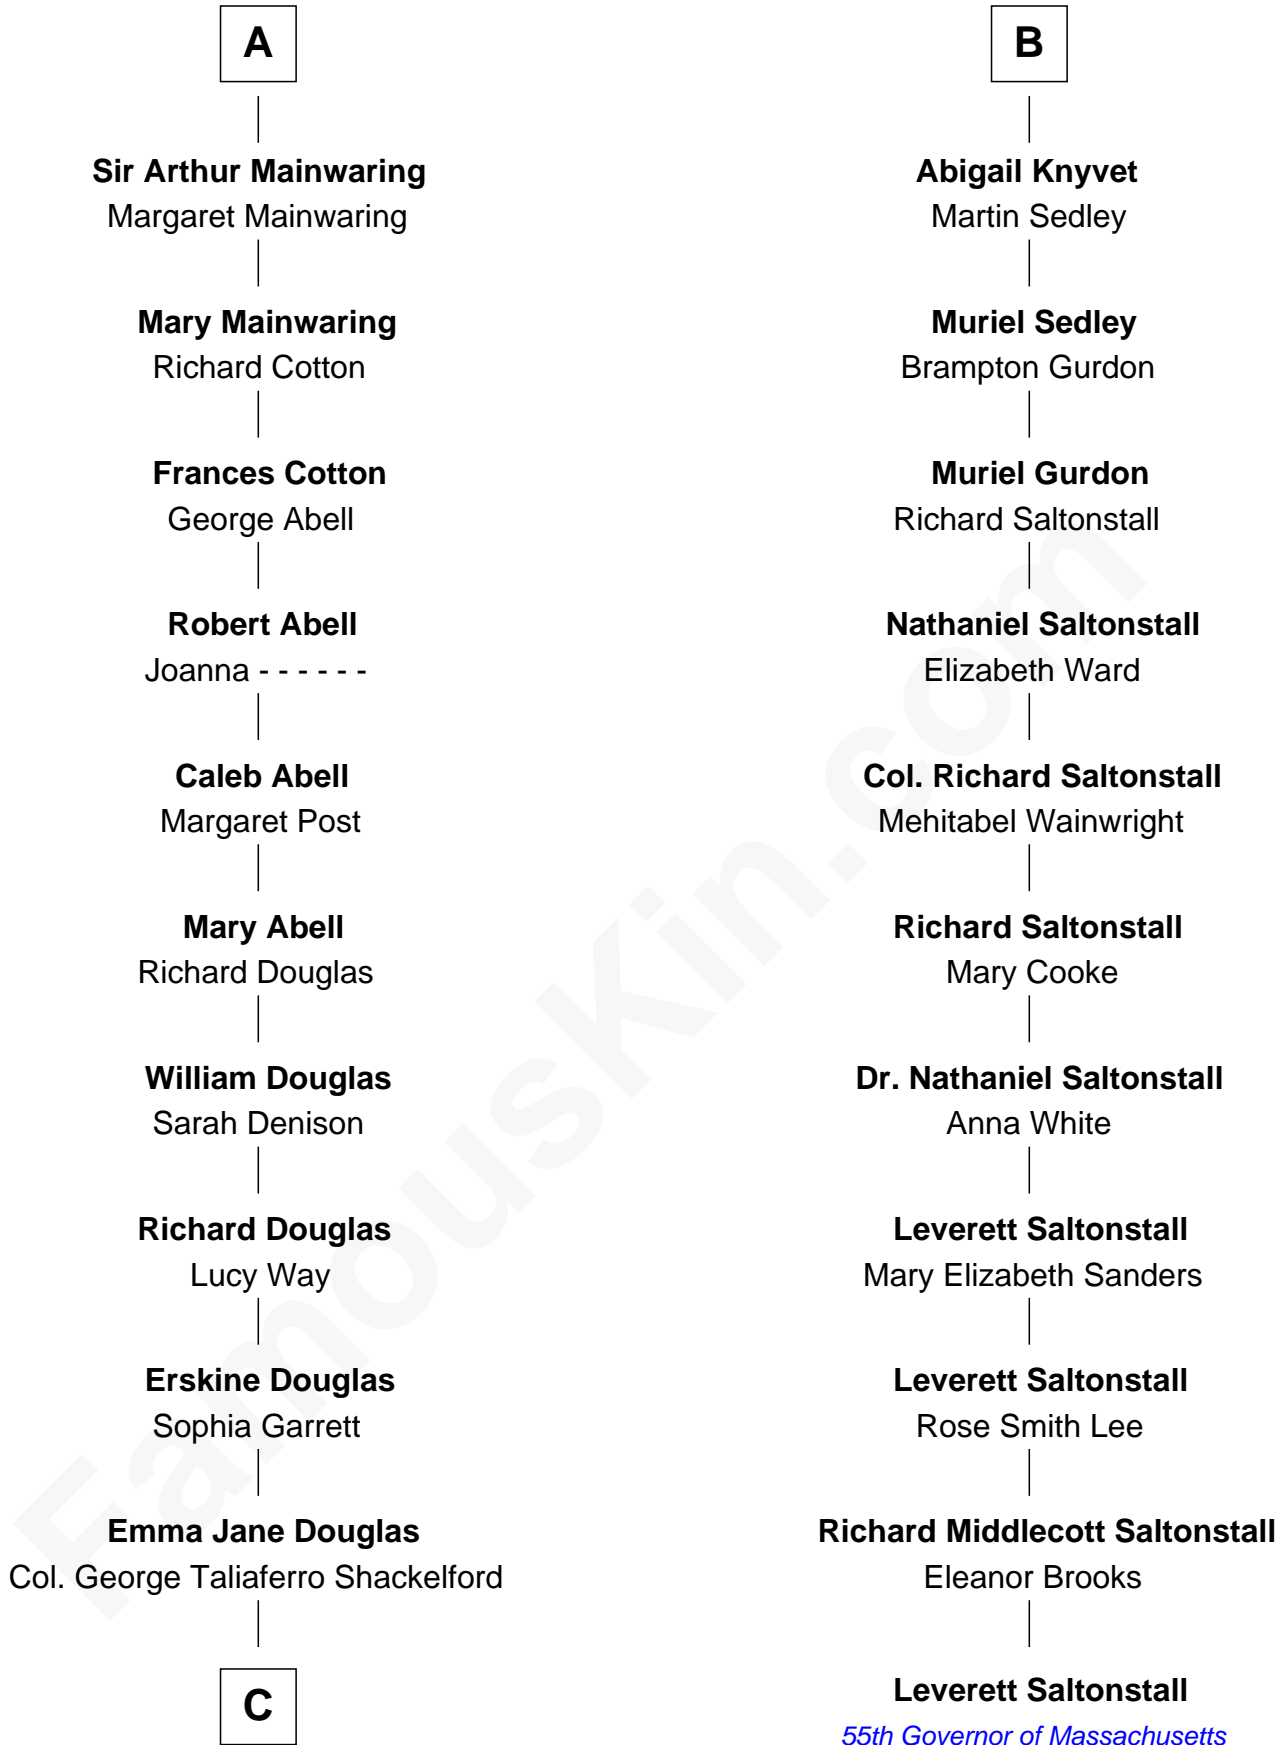

FamousKin.com Relationship Chart of

Melvyn Douglas

Movie Actor

17th cousin 1 time removed of

Leverett Saltonstall

55th Governor of Massachusetts

Sir William de Ros
Margery de Badlesmere

C

Lena Priscilla Shackelford
Edouard Gregory Hesselberg

Melvyn Douglas
Movie Actor

FamousKin.com