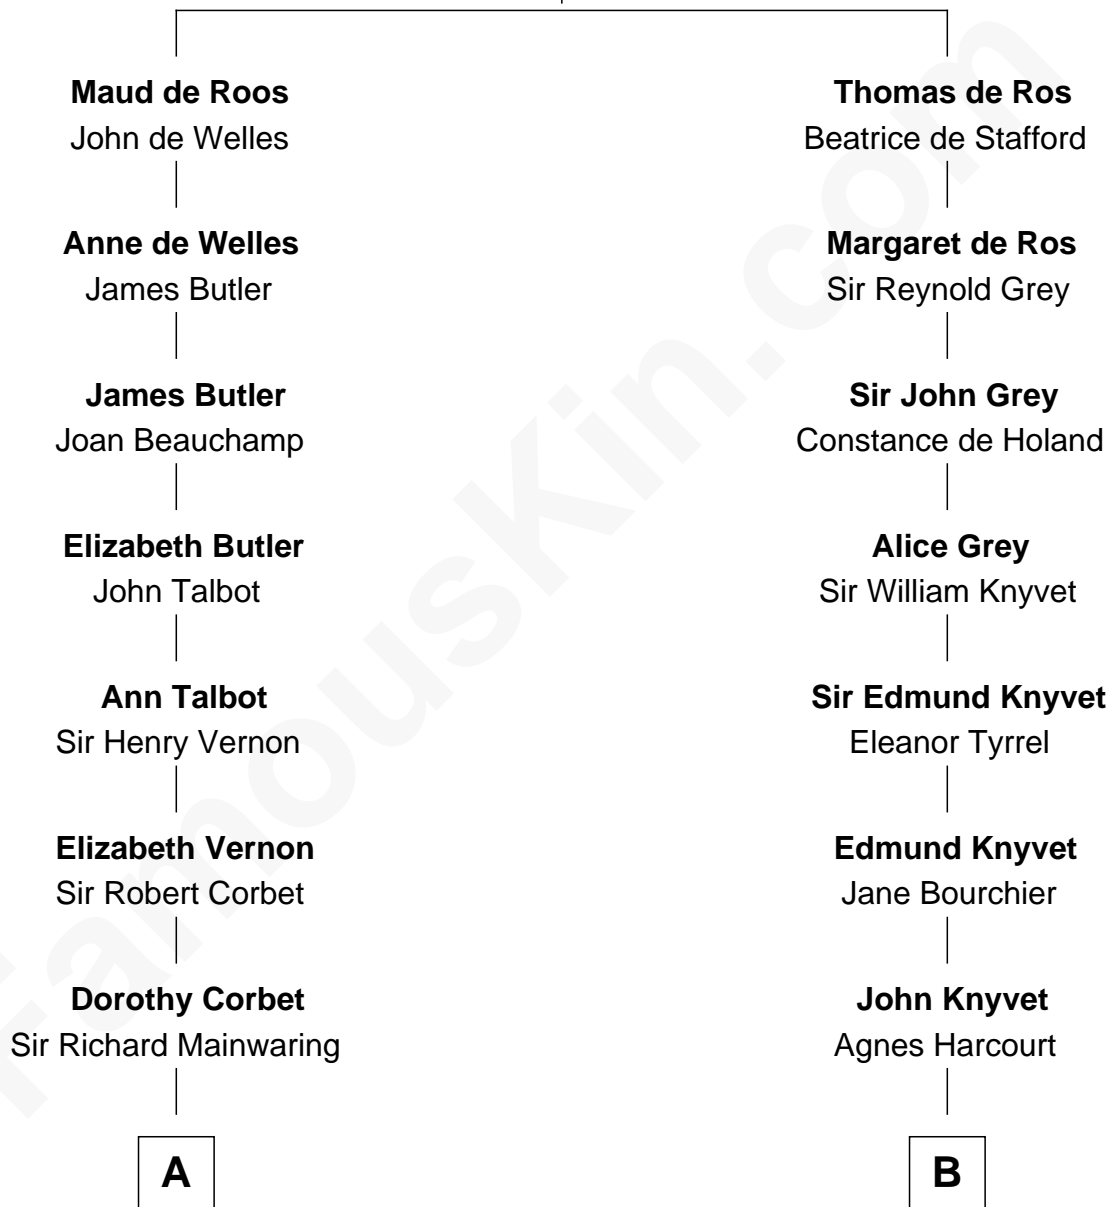

FamousKin.com Relationship Chart of

Melvyn Douglas

Movie Actor

17th cousin 1 time removed of

Leverett Saltonstall

55th Governor of Massachusetts

Sir William de Ros
Margery de Badlesmere

C

Lena Priscilla Shackelford
Edouard Gregory Hesselberg

Melvyn Douglas
Movie Actor

FamousKin.com