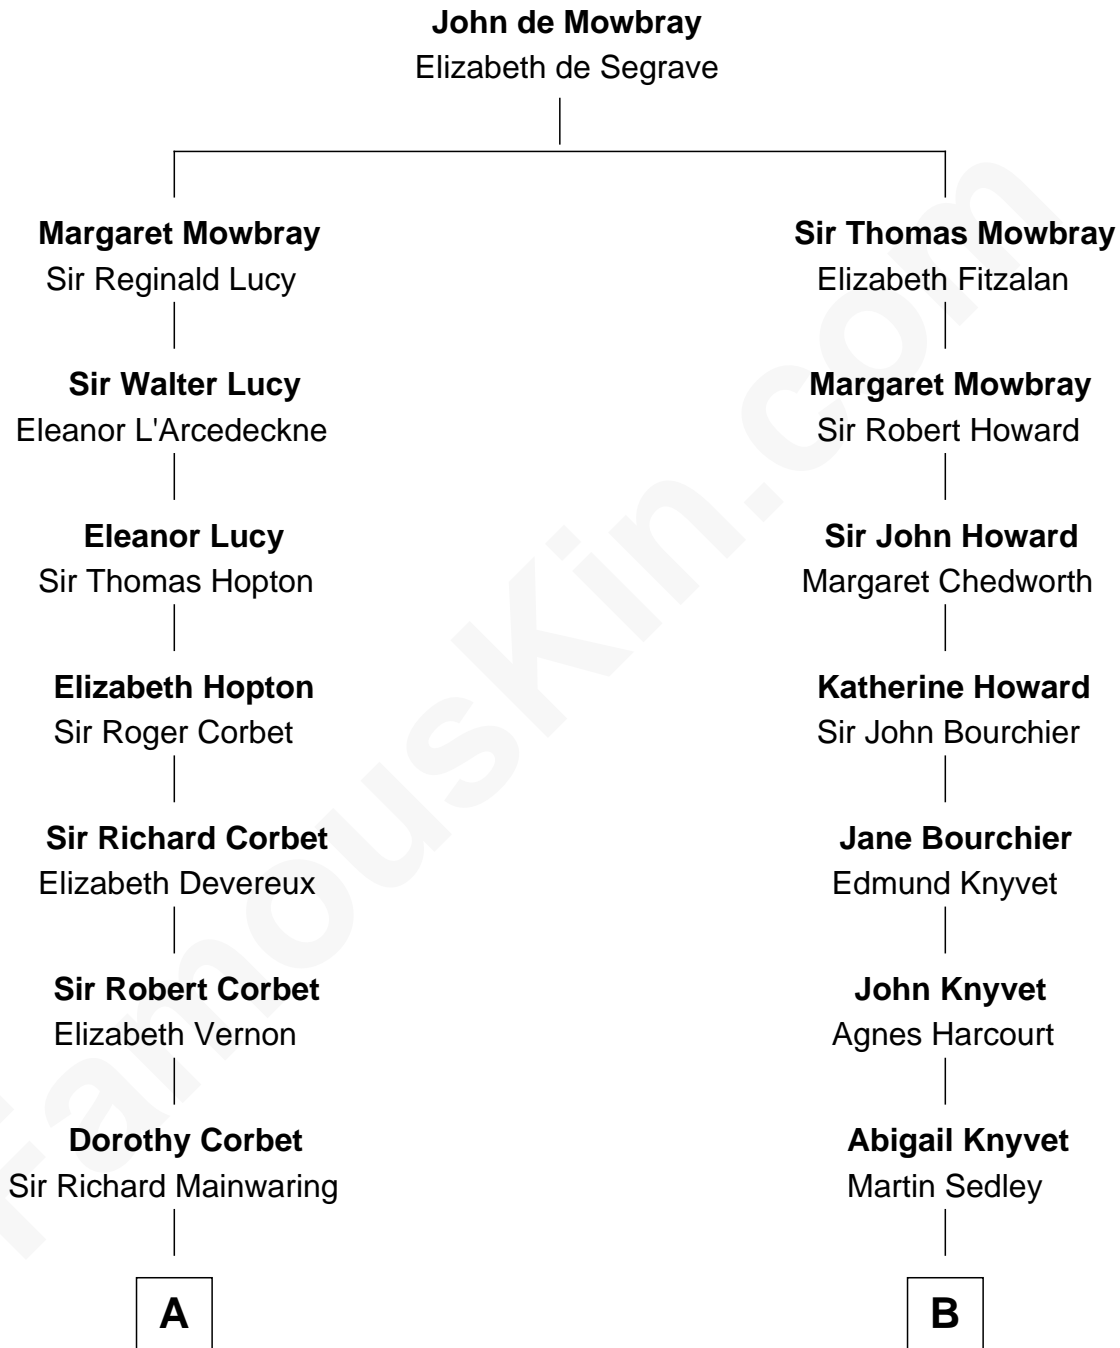

FamousKin.com
Relationship Chart of
Melvyn Douglas
Movie Actor

16th cousin 2 times removed of
Leverett Saltonstall
55th Governor of Massachusetts

C

Lena Priscilla Shackelford
Edouard Gregory Hesselberg

Melvyn Douglas
Movie Actor

FamousKin.com