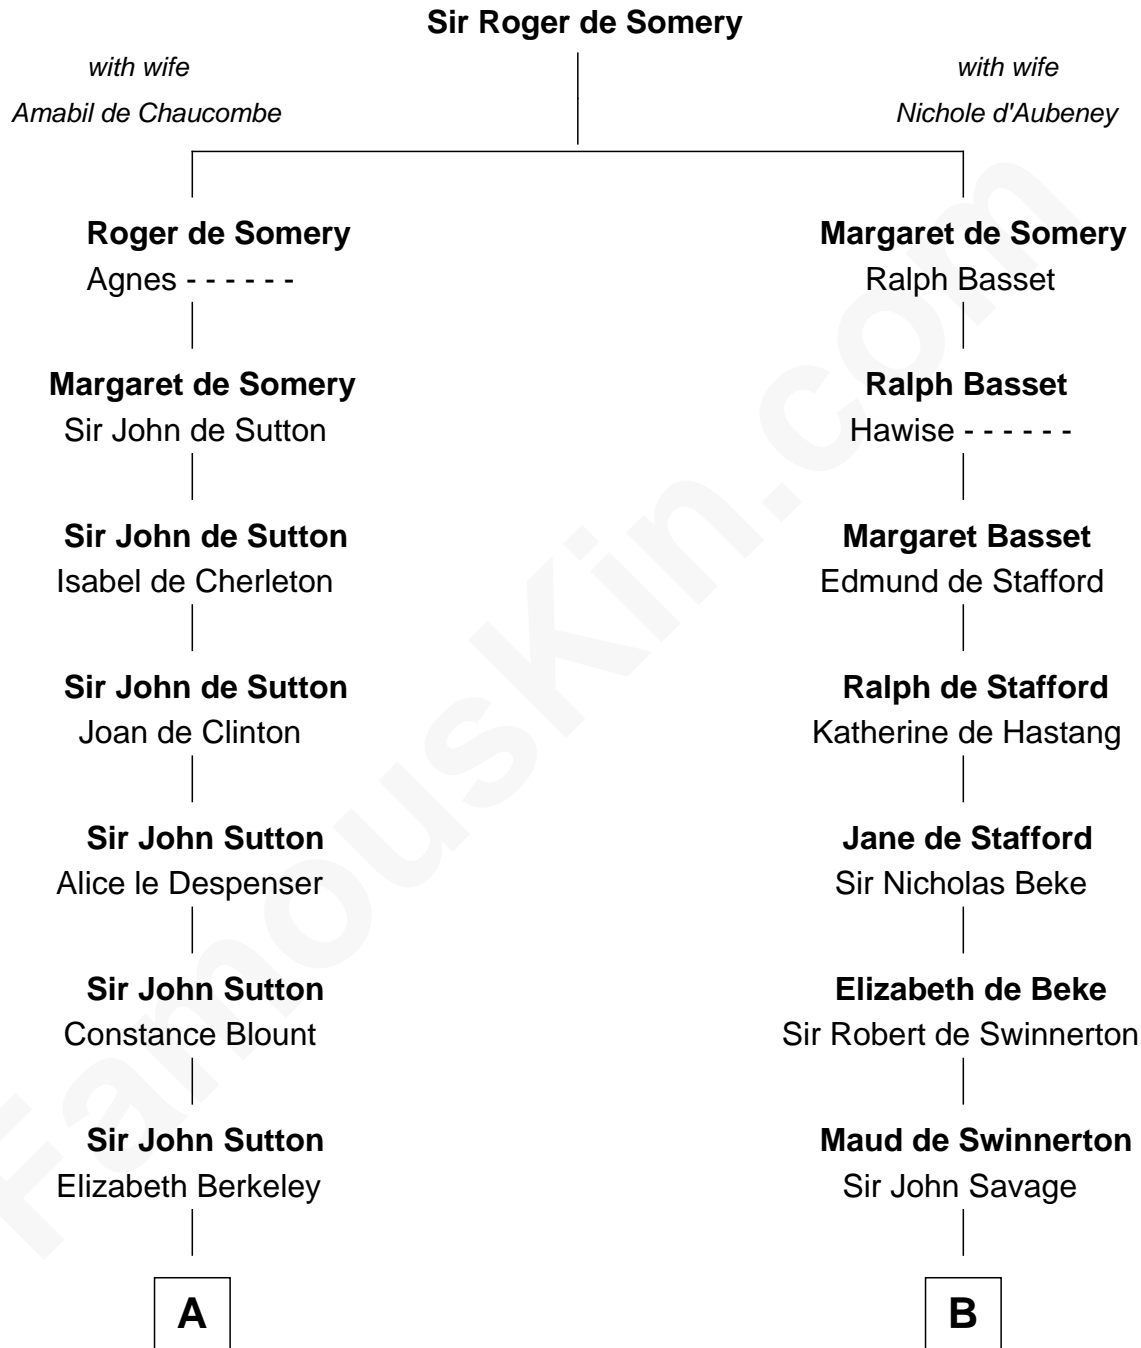

**FamousKin.com**  
**Relationship Chart of**  
**Melvyn Douglas**  
*Movie Actor*

19th cousin 1 time removed of  
**Abraham Baldwin**  
*Signer of the U.S. Constitution*

**C**

**Erskine Douglas**

Sophia Garrett

**Emma Jane Douglas**

Col. George Taliaferro Shackelford

**Lena Priscilla Shackelford**

Edouard Gregory Hesselberg

**Melvyn Douglas**

*Movie Actor*

**D**

**Timothy Baldwin**

Bathsheba Stone

**Michael Baldwin**

Lucy Dudley

**Abraham Baldwin**

*Signer of the U.S. Constitution*

FamousKin.com