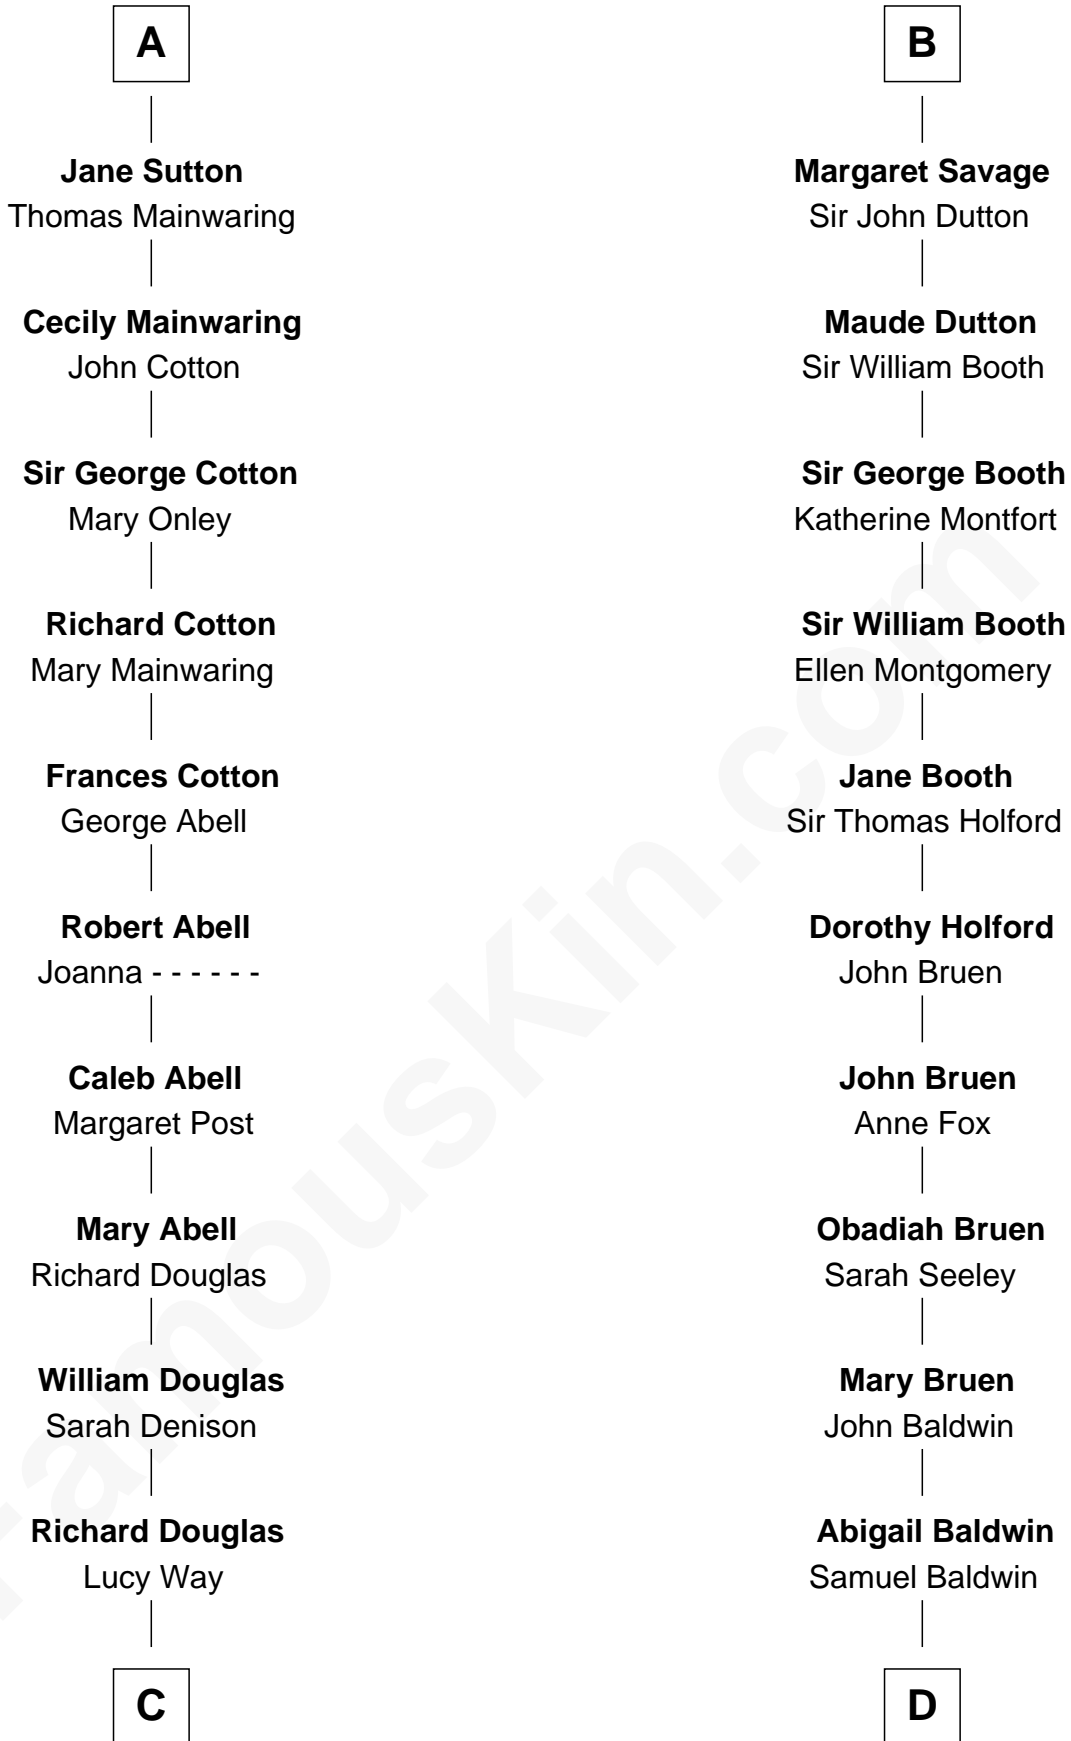

**FamousKin.com**  
**Relationship Chart of**  
**Melvyn Douglas**  
*Movie Actor*

19th cousin 1 time removed of  
**Abraham Baldwin**  
*Signer of the U.S. Constitution*

**C**

**Erskine Douglas**

Sophia Garrett

**Emma Jane Douglas**

Col. George Taliaferro Shackelford

**Lena Priscilla Shackelford**

Edouard Gregory Hesselberg

**Melvyn Douglas**

*Movie Actor*

**D**

**Timothy Baldwin**

Bathsheba Stone

**Michael Baldwin**

Lucy Dudley

**Abraham Baldwin**

*Signer of the U.S. Constitution*

FamousKin.com