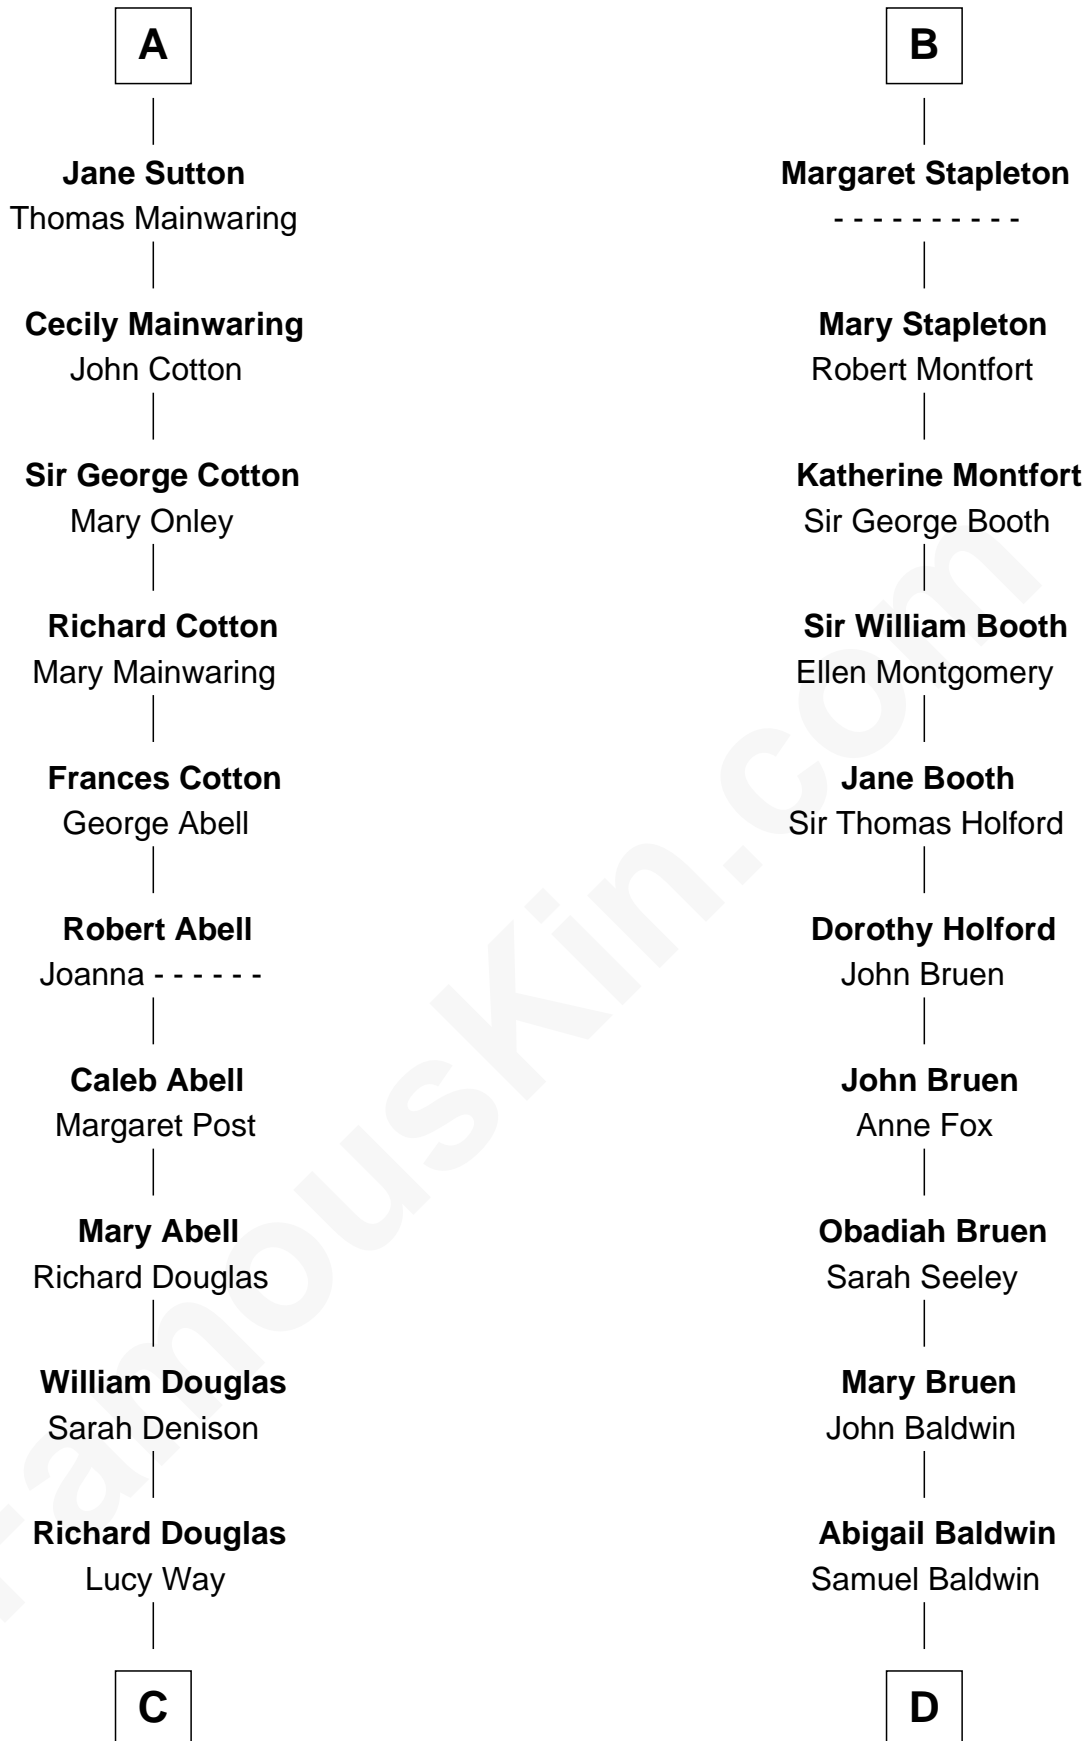

FamousKin.com

Relationship Chart of

Melvyn Douglas

Movie Actor

19th cousin 1 time removed of

Abraham Baldwin

Signer of the U.S. Constitution

C

Erskine Douglas

Sophia Garrett

Emma Jane Douglas

Col. George Taliaferro Shackelford

Lena Priscilla Shackelford

Edouard Gregory Hesselberg

Melvyn Douglas

Movie Actor