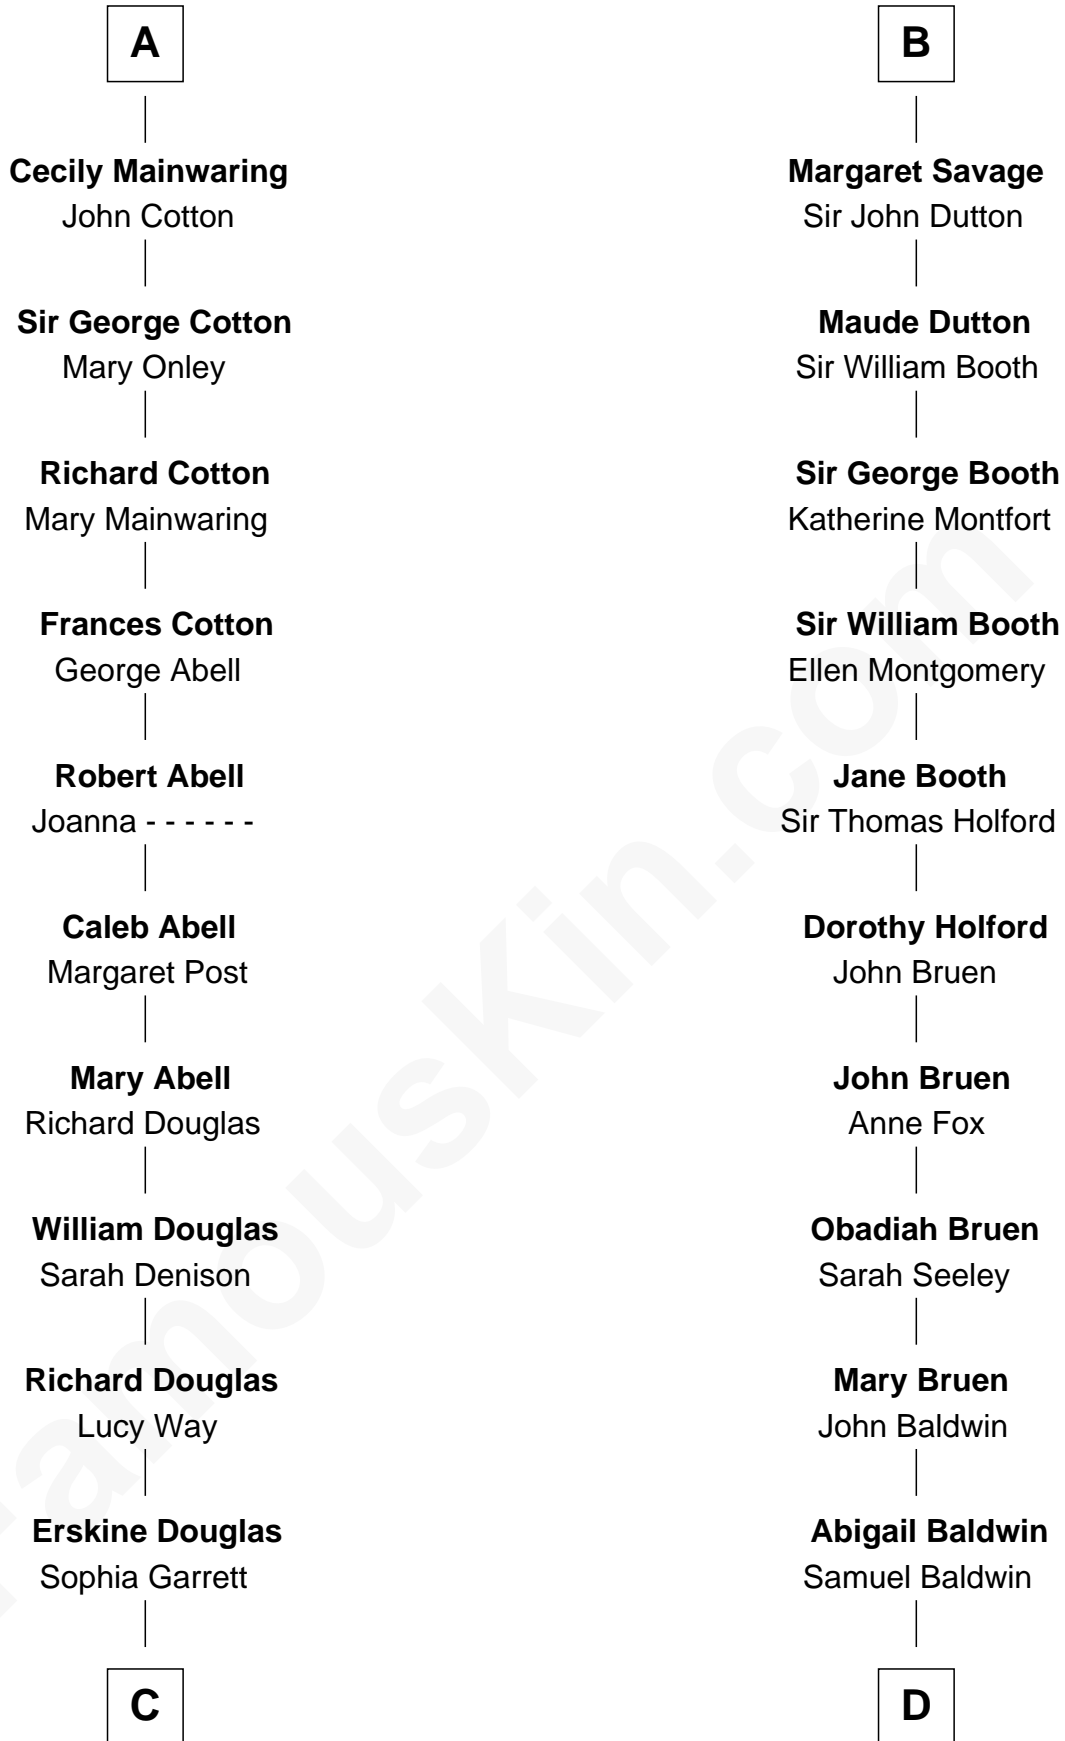

FamousKin.com Relationship Chart of

Melvyn Douglas

Movie Actor

19th cousin of

Abraham Baldwin

Signer of the U.S. Constitution

C

Emma Jane Douglas
Col. George Taliaferro Shackelford

Lena Priscilla Shackelford
Edouard Gregory Hesselberg

Melvyn Douglas
Movie Actor

D

Timothy Baldwin
Bathsheba Stone

Michael Baldwin
Lucy Dudley

Abraham Baldwin
Signer of the U.S. Constitution

FamousKin.com