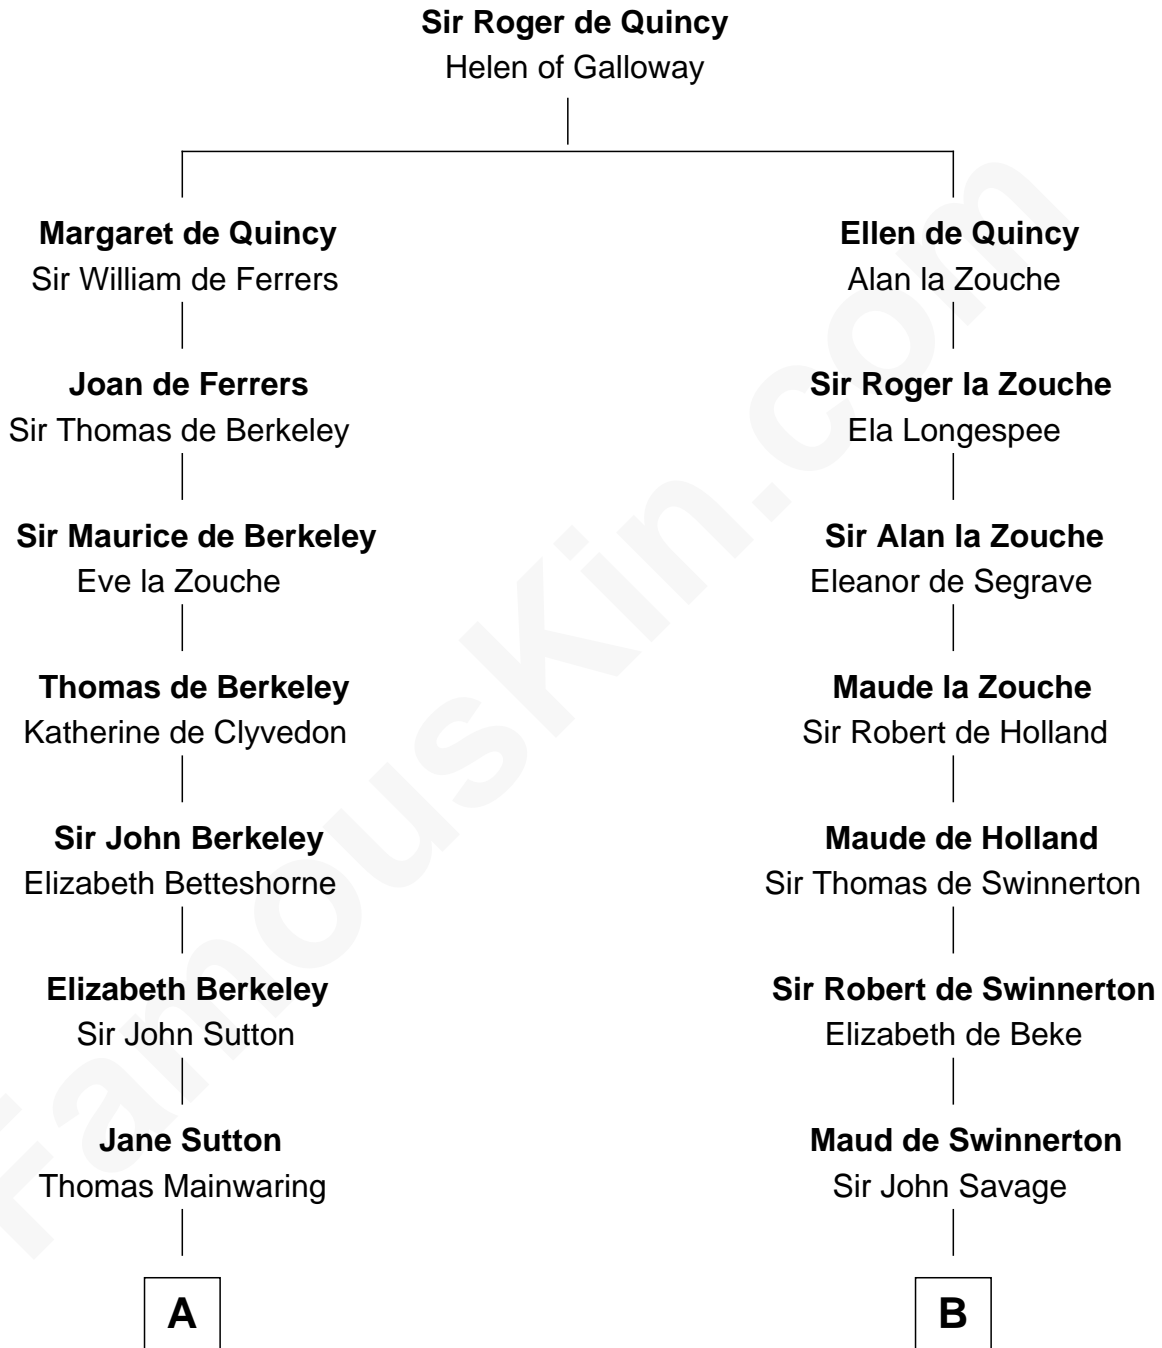

FamousKin.com Relationship Chart of

Melvyn Douglas

Movie Actor

19th cousin of

Abraham Baldwin

Signer of the U.S. Constitution

C

Emma Jane Douglas
Col. George Taliaferro Shackelford

Lena Priscilla Shackelford
Edouard Gregory Hesselberg

Melvyn Douglas
Movie Actor

D

Timothy Baldwin
Bathsheba Stone

Michael Baldwin
Lucy Dudley

Abraham Baldwin
Signer of the U.S. Constitution

FamousKin.com