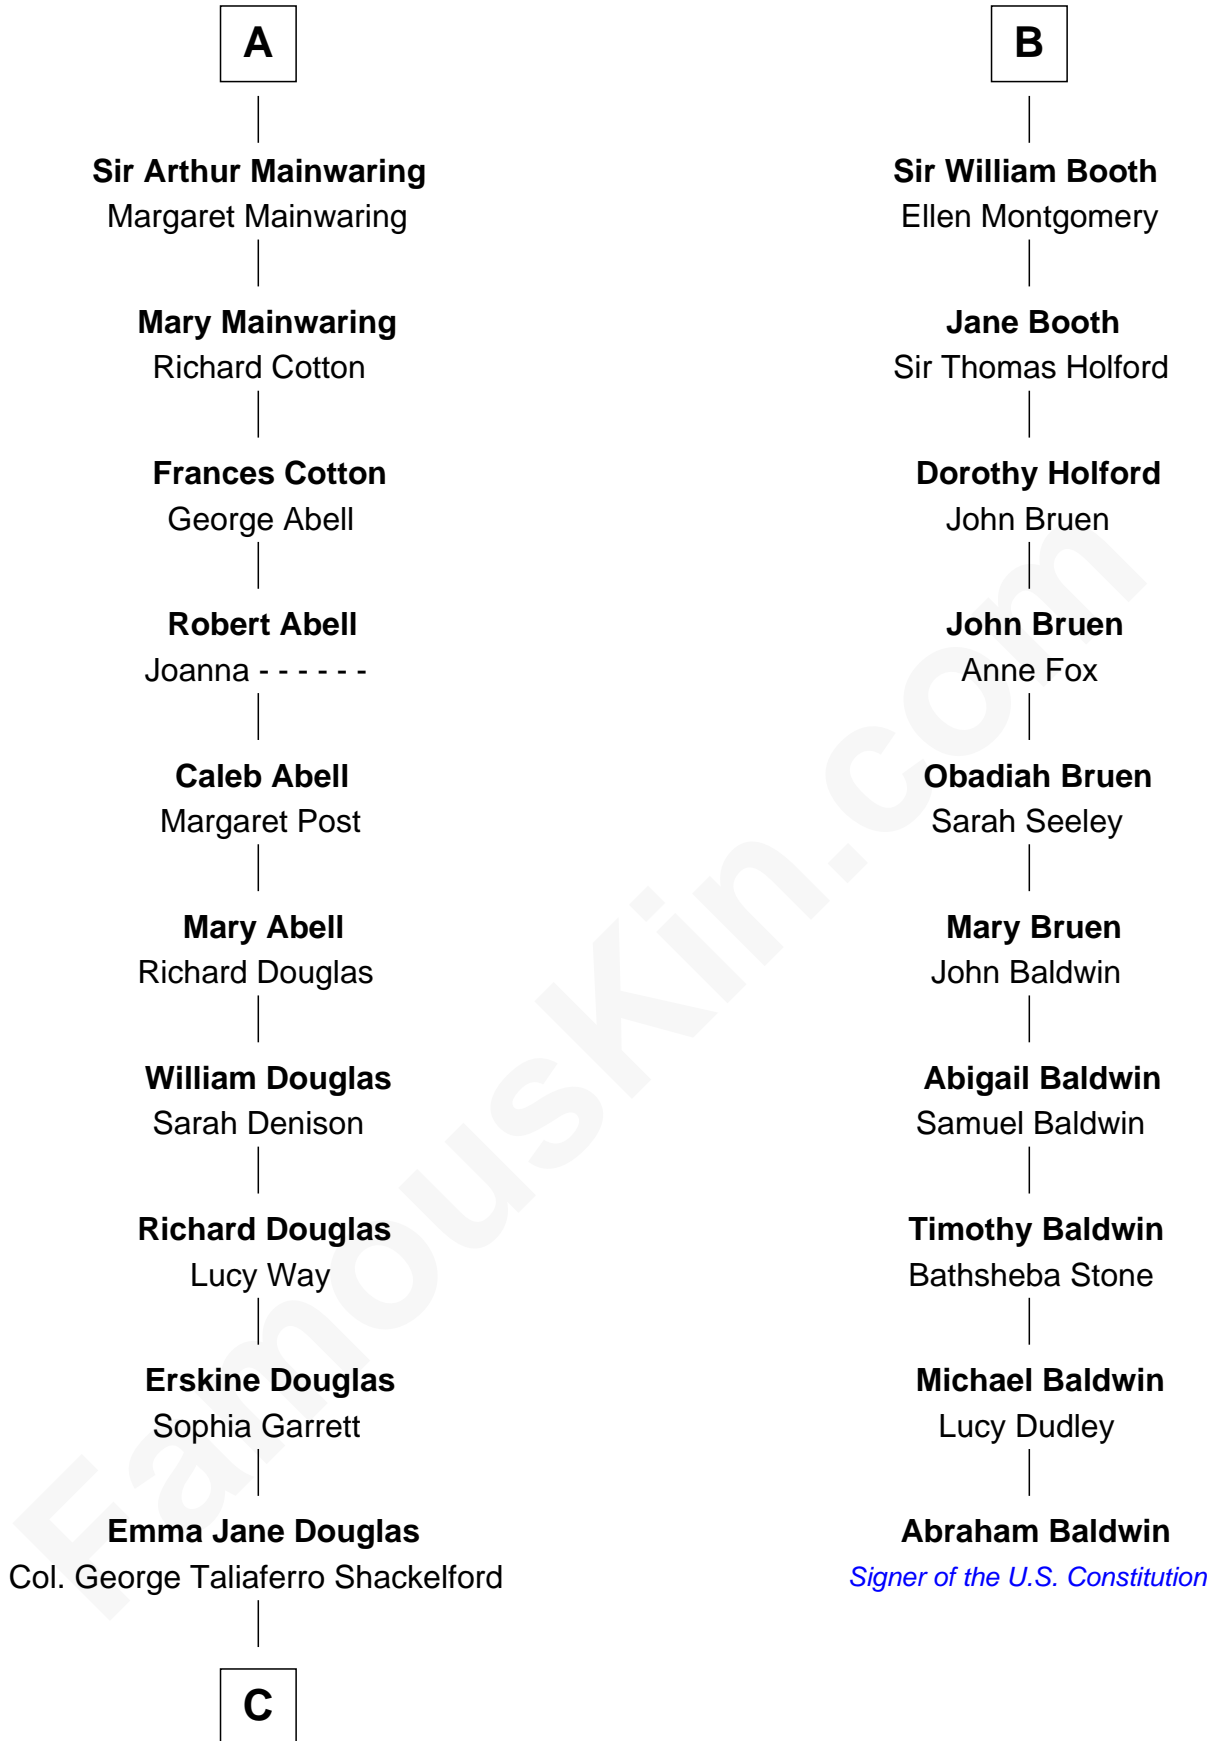

FamousKin.com
Relationship Chart of
Melvyn Douglas
Movie Actor

16th cousin 2 times removed of
Abraham Baldwin
Signer of the U.S. Constitution

C

Lena Priscilla Shackelford
Edouard Gregory Hesselberg

Melvyn Douglas
Movie Actor