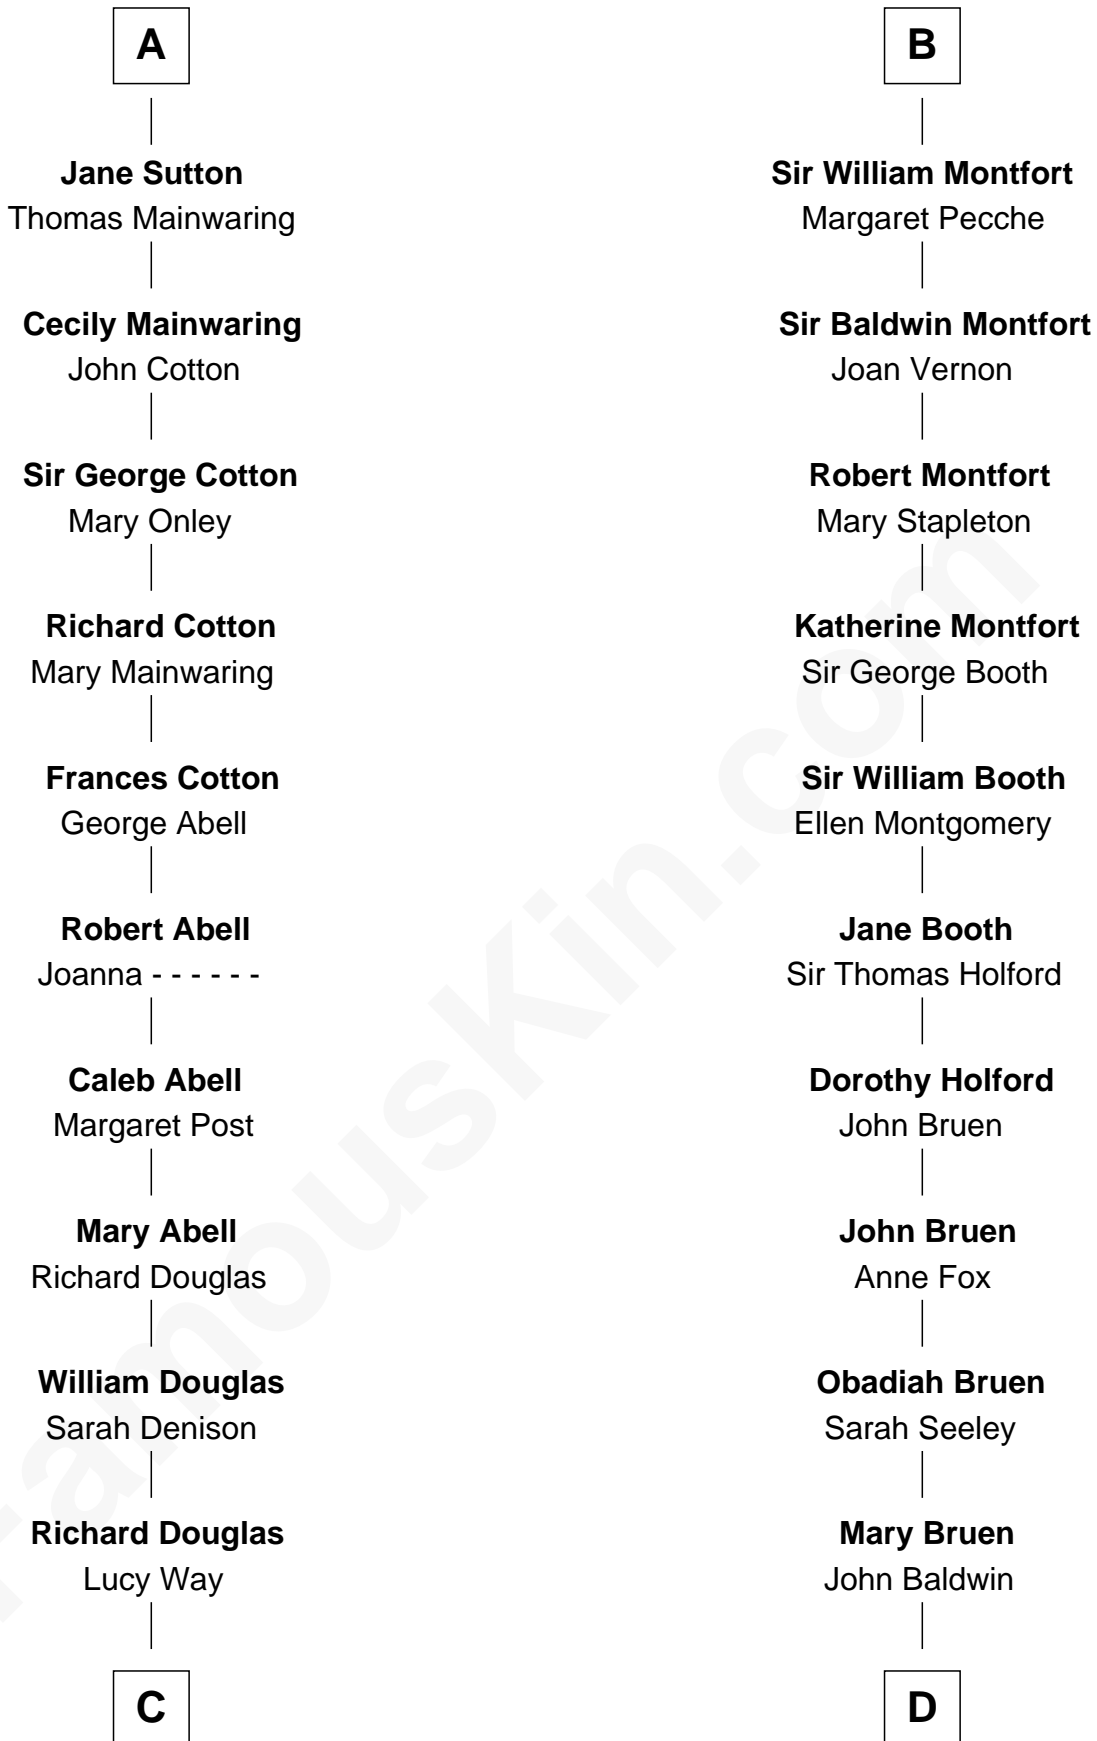

FamousKin.com Relationship Chart of

Melvyn Douglas

Movie Actor

20th cousin of

Abraham Baldwin

Signer of the U.S. Constitution

Sir William Marshal

Isabel de Clare

C

Erskine Douglas

Sophia Garrett

Emma Jane Douglas

Col. George Taliaferro Shackelford

Lena Priscilla Shackelford

Edouard Gregory Hesselberg

Melvyn Douglas