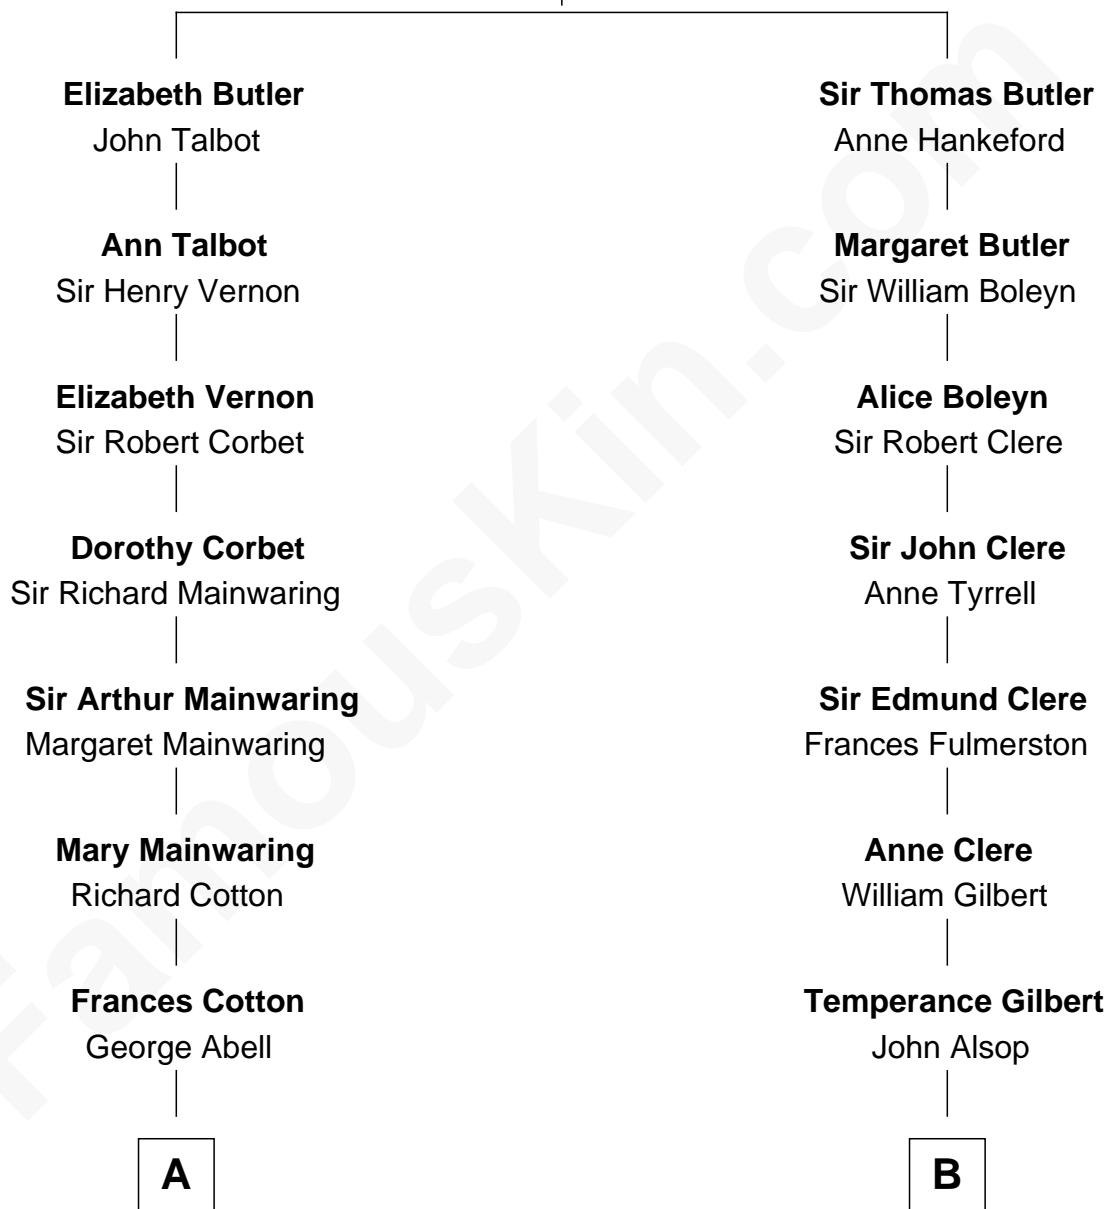

FamousKin.com
Relationship Chart of
Melvyn Douglas
Movie Actor

15th cousin 3 times removed of

Treat Williams
TV & Movie Actor

James Butler
 Joan Beauchamp

C

Marian Andrew

Richard Norman Williams

Treat Williams