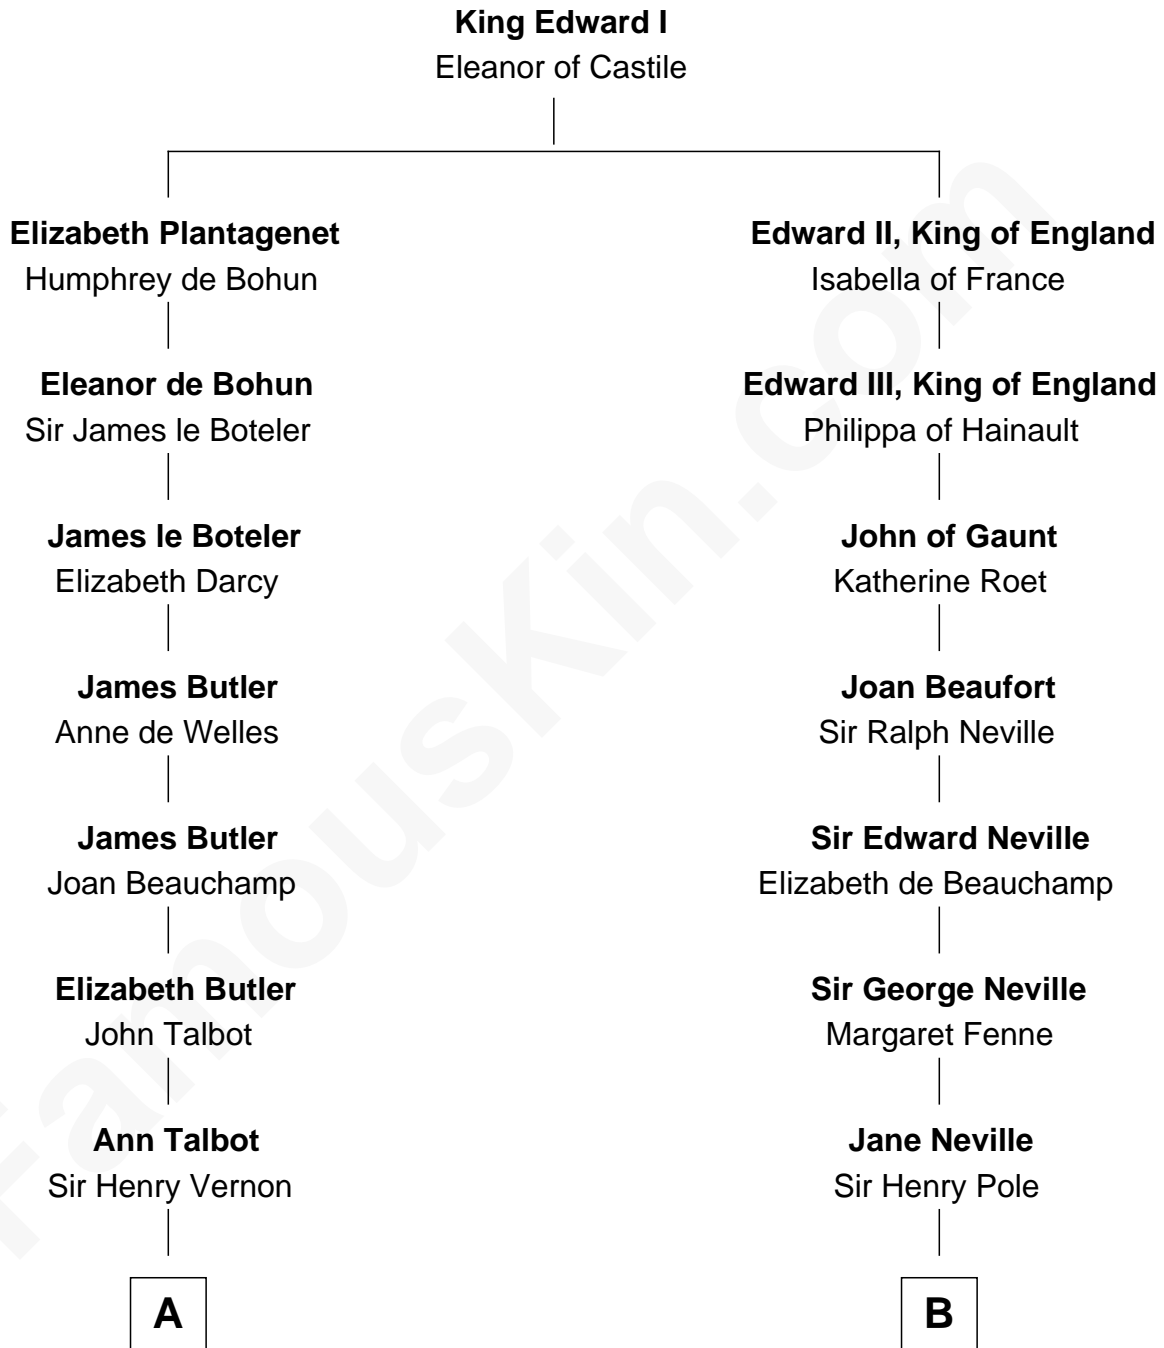

FamousKin.com

Relationship Chart of

Melvyn Douglas

Movie Actor

17th cousin 3 times removed of

Lewis Carroll
Author of Alice in Wonderland

C

—
Erskine Douglas

Sophia Garrett

—
Emma Jane Douglas

Col. George Taliaferro Shackelford

—
Lena Priscilla Shackelford

Edouard Gregory Hesselberg

—
Melvyn Douglas

Movie Actor

FamousKin.com