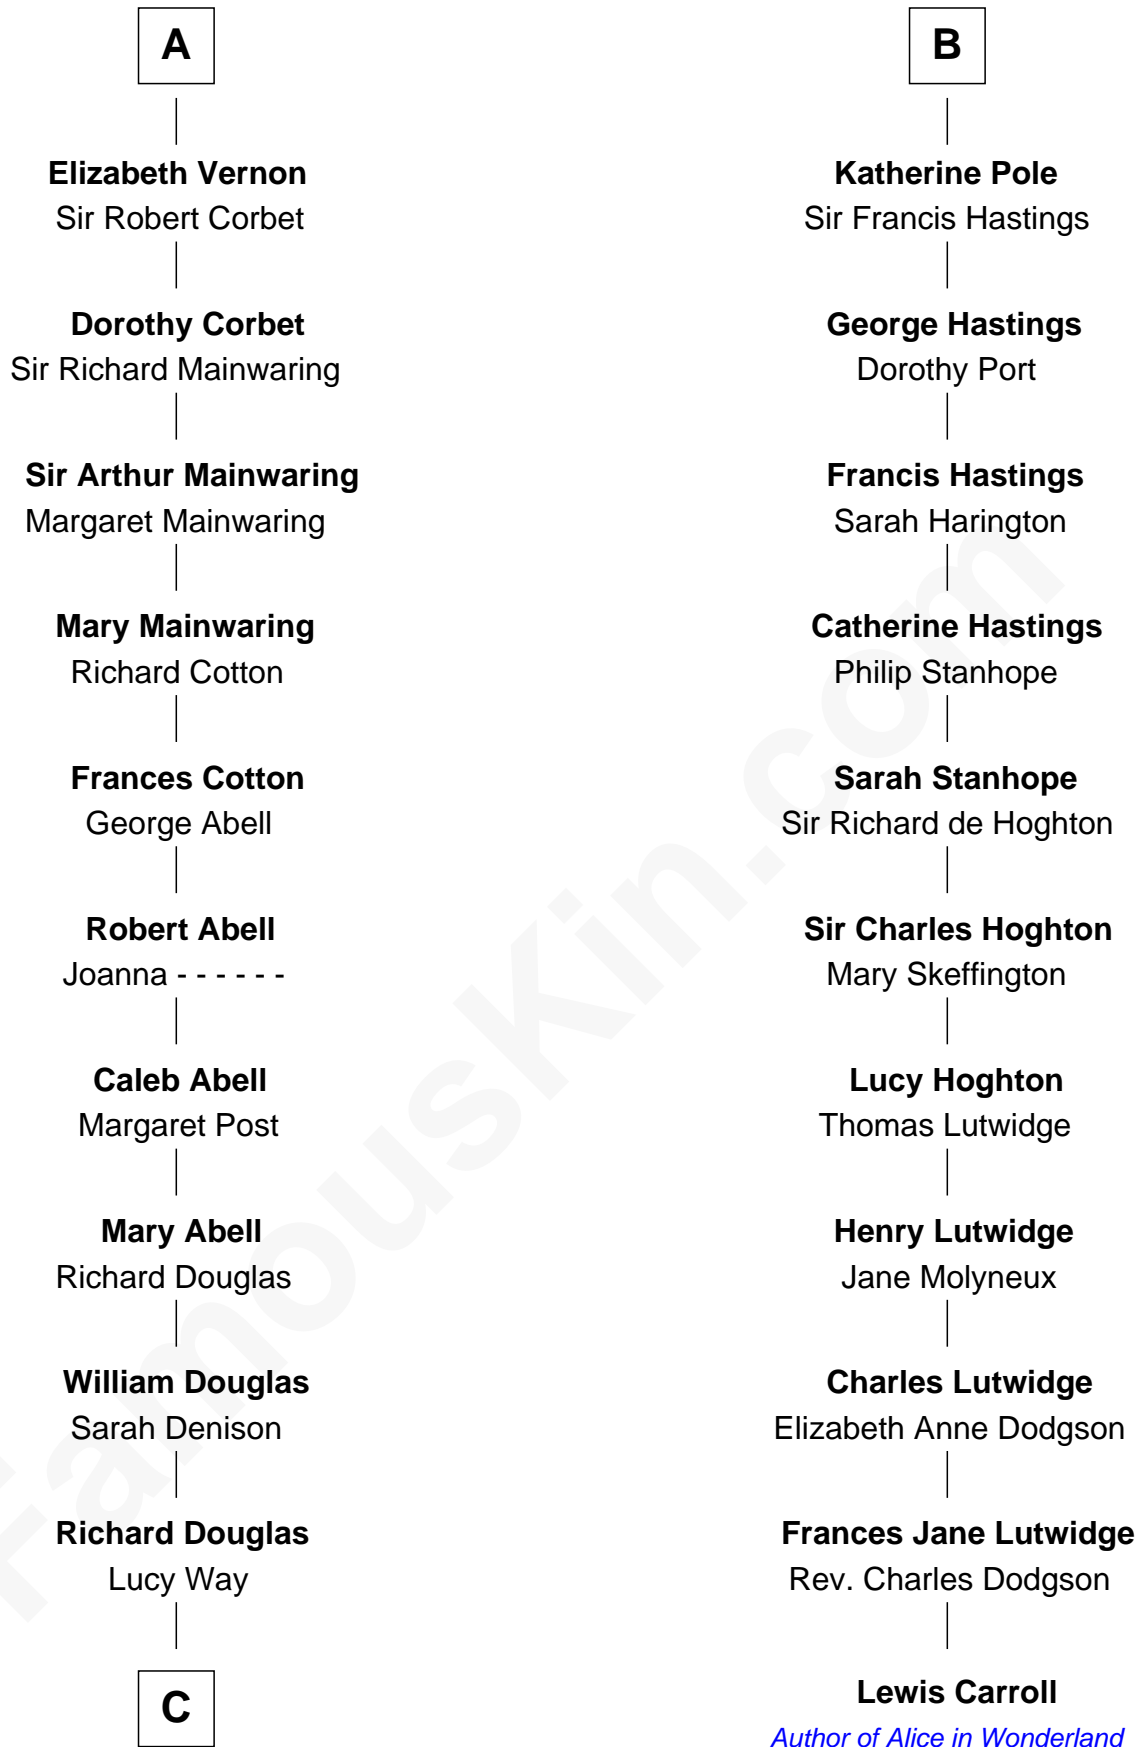

FamousKin.com

Relationship Chart of

Melvyn Douglas

Movie Actor

17th cousin 3 times removed of

Lewis Carroll
Author of Alice in Wonderland

C

—
Erskine Douglas

Sophia Garrett

—
Emma Jane Douglas

Col. George Taliaferro Shackelford

—
Lena Priscilla Shackelford

Edouard Gregory Hesselberg

—
Melvyn Douglas

Movie Actor

FamousKin.com