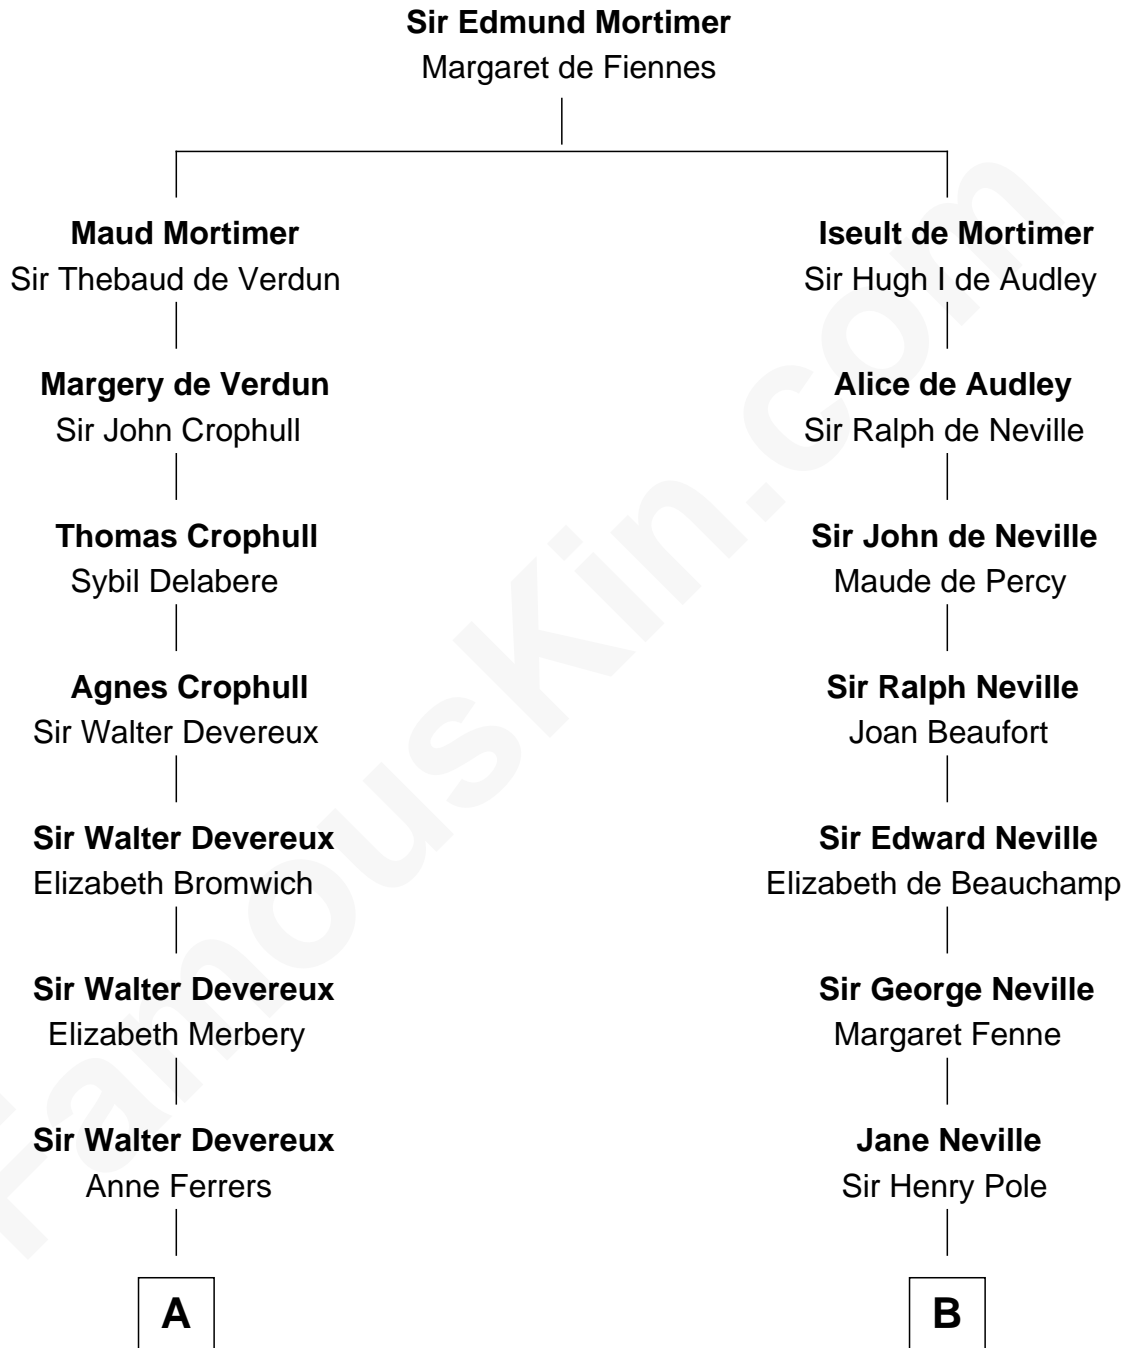

FamousKin.com
Relationship Chart of
Melvyn Douglas
Movie Actor

17th cousin 4 times removed of
Lewis Carroll
Author of Alice in Wonderland

C

Richard Douglas

Lucy Way

Erskine Douglas

Sophia Garrett

Emma Jane Douglas

Col. George Taliaferro Shackelford

Lena Priscilla Shackelford

Edouard Gregory Hesselberg

Melvyn Douglas

Movie Actor

FamousKin.com