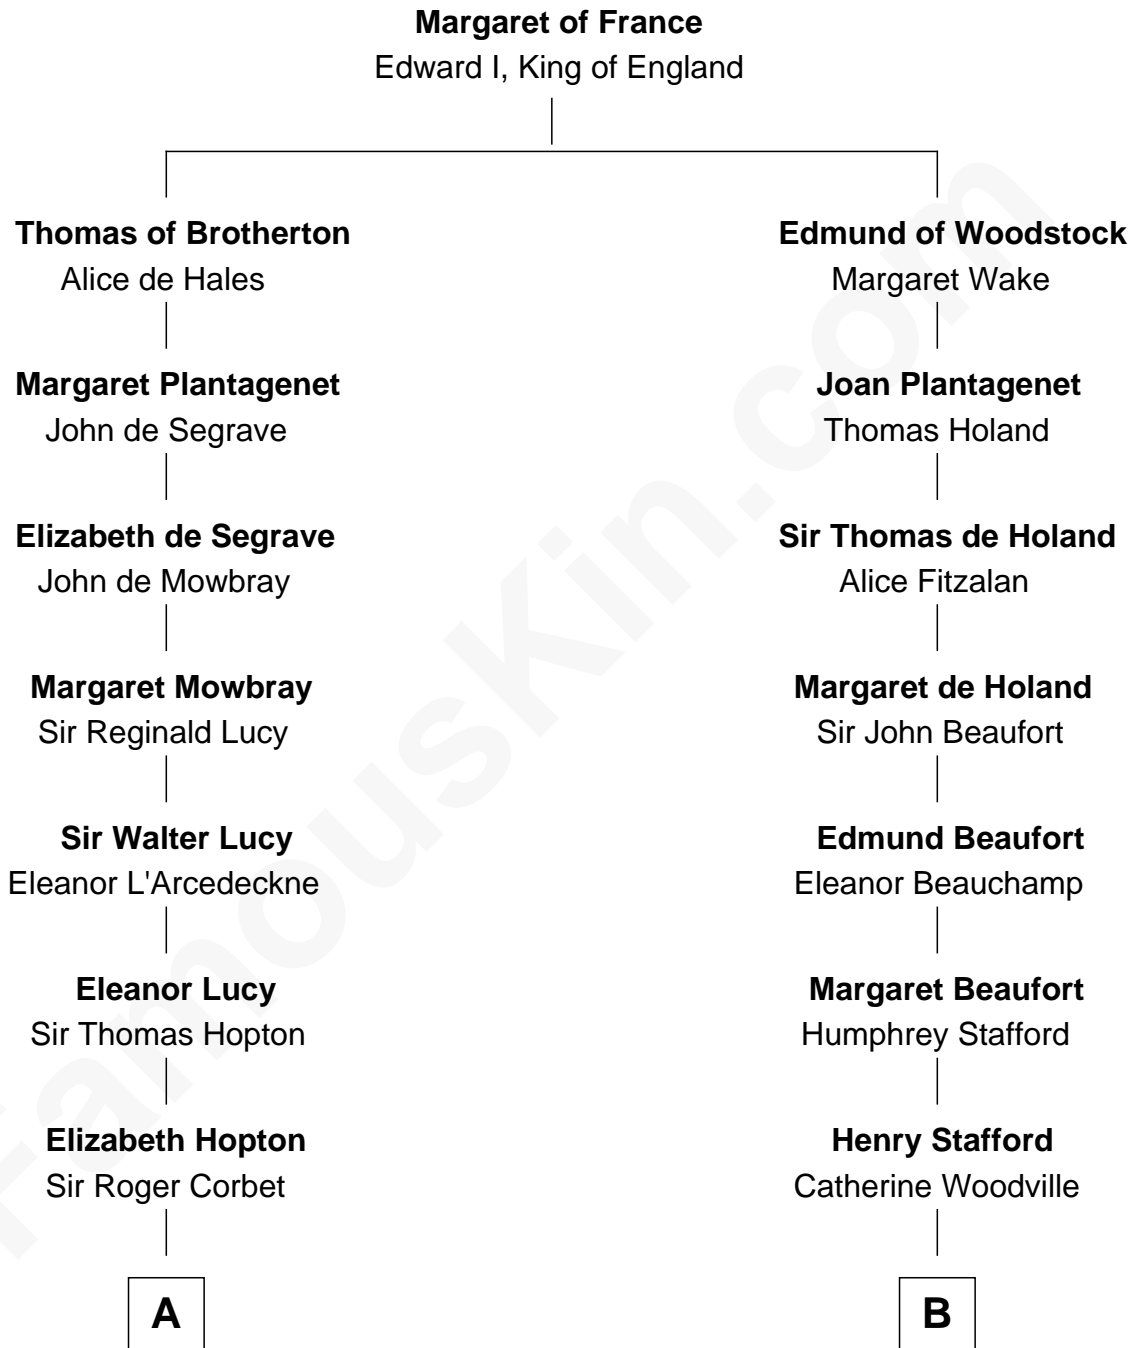

FamousKin.com
Relationship Chart of
Melvyn Douglas
Movie Actor

18th cousin 3 times removed of
Lewis Carroll
Author of Alice in Wonderland

C

Richard Douglas

Lucy Way

Erskine Douglas

Sophia Garrett

Emma Jane Douglas

Col. George Taliaferro Shackelford

Lena Priscilla Shackelford

Edouard Gregory Hesselberg

Melvyn Douglas

Movie Actor

D

Frances Jane Lutwidge

Rev. Charles Dodgson