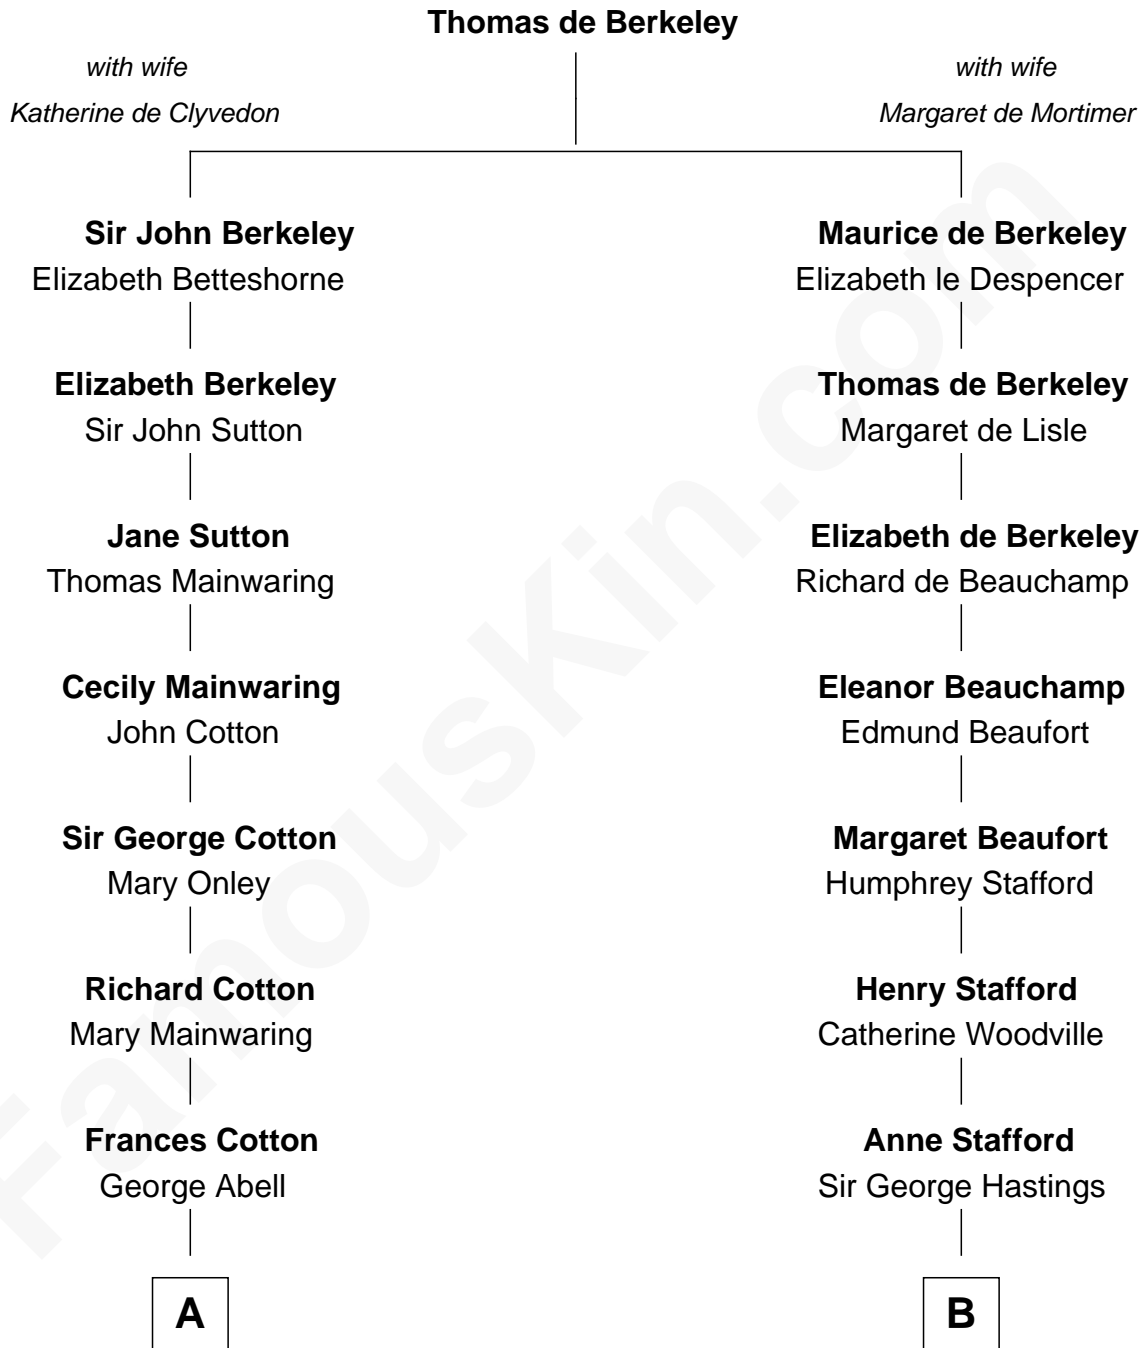

**FamousKin.com**  
**Relationship Chart of**  
**Melvyn Douglas**  
*Movie Actor*

15th cousin 3 times removed of

**E. M. Forster**  
*English Novelist*

**C**

**Edward Morgan Llewellyn Forster**

Alice Clara Whichelo

**E. M. Forster**

*English Novelist*

FamousKin.com