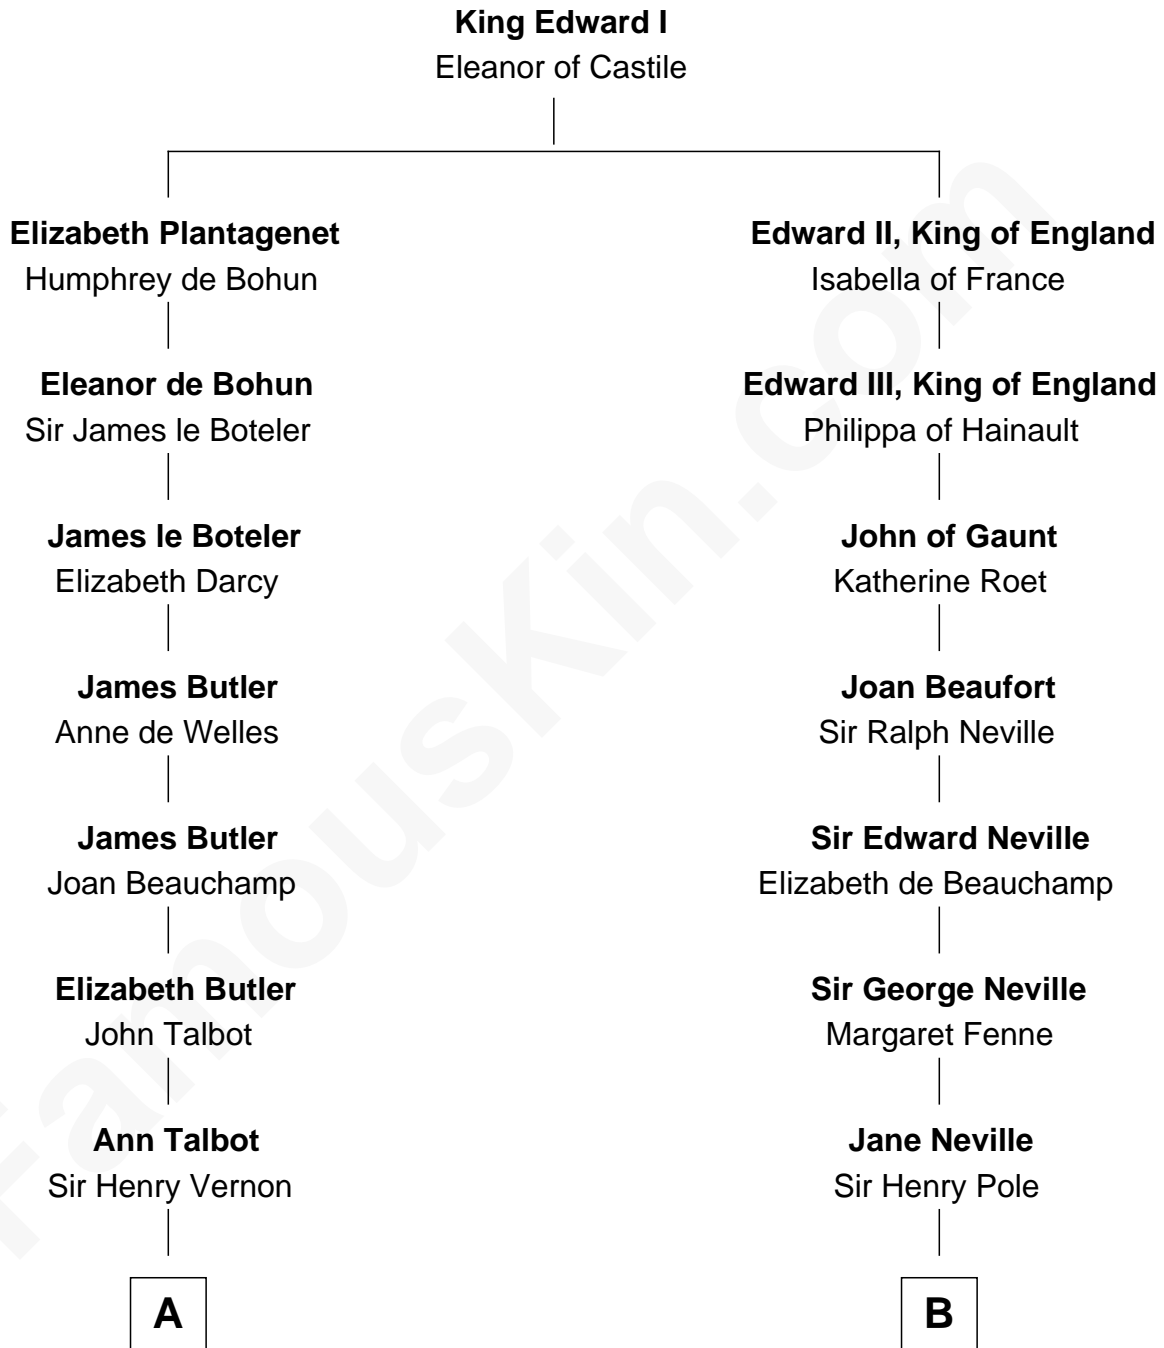

## Relationship Chart of

### Melvyn Douglas

*Movie Actor*

18th cousin 2 times removed of

**E. M. Forster**  
*English Novelist*

**C**

**Erskine Douglas**

Sophia Garrett

**Emma Jane Douglas**

Col. George Taliaferro Shackelford

**Lena Priscilla Shackelford**

Edouard Gregory Hesselberg

**Melvyn Douglas**

*Movie Actor*

**D**

**Edward Morgan Llewellyn Forster**

Alice Clara Whichelo