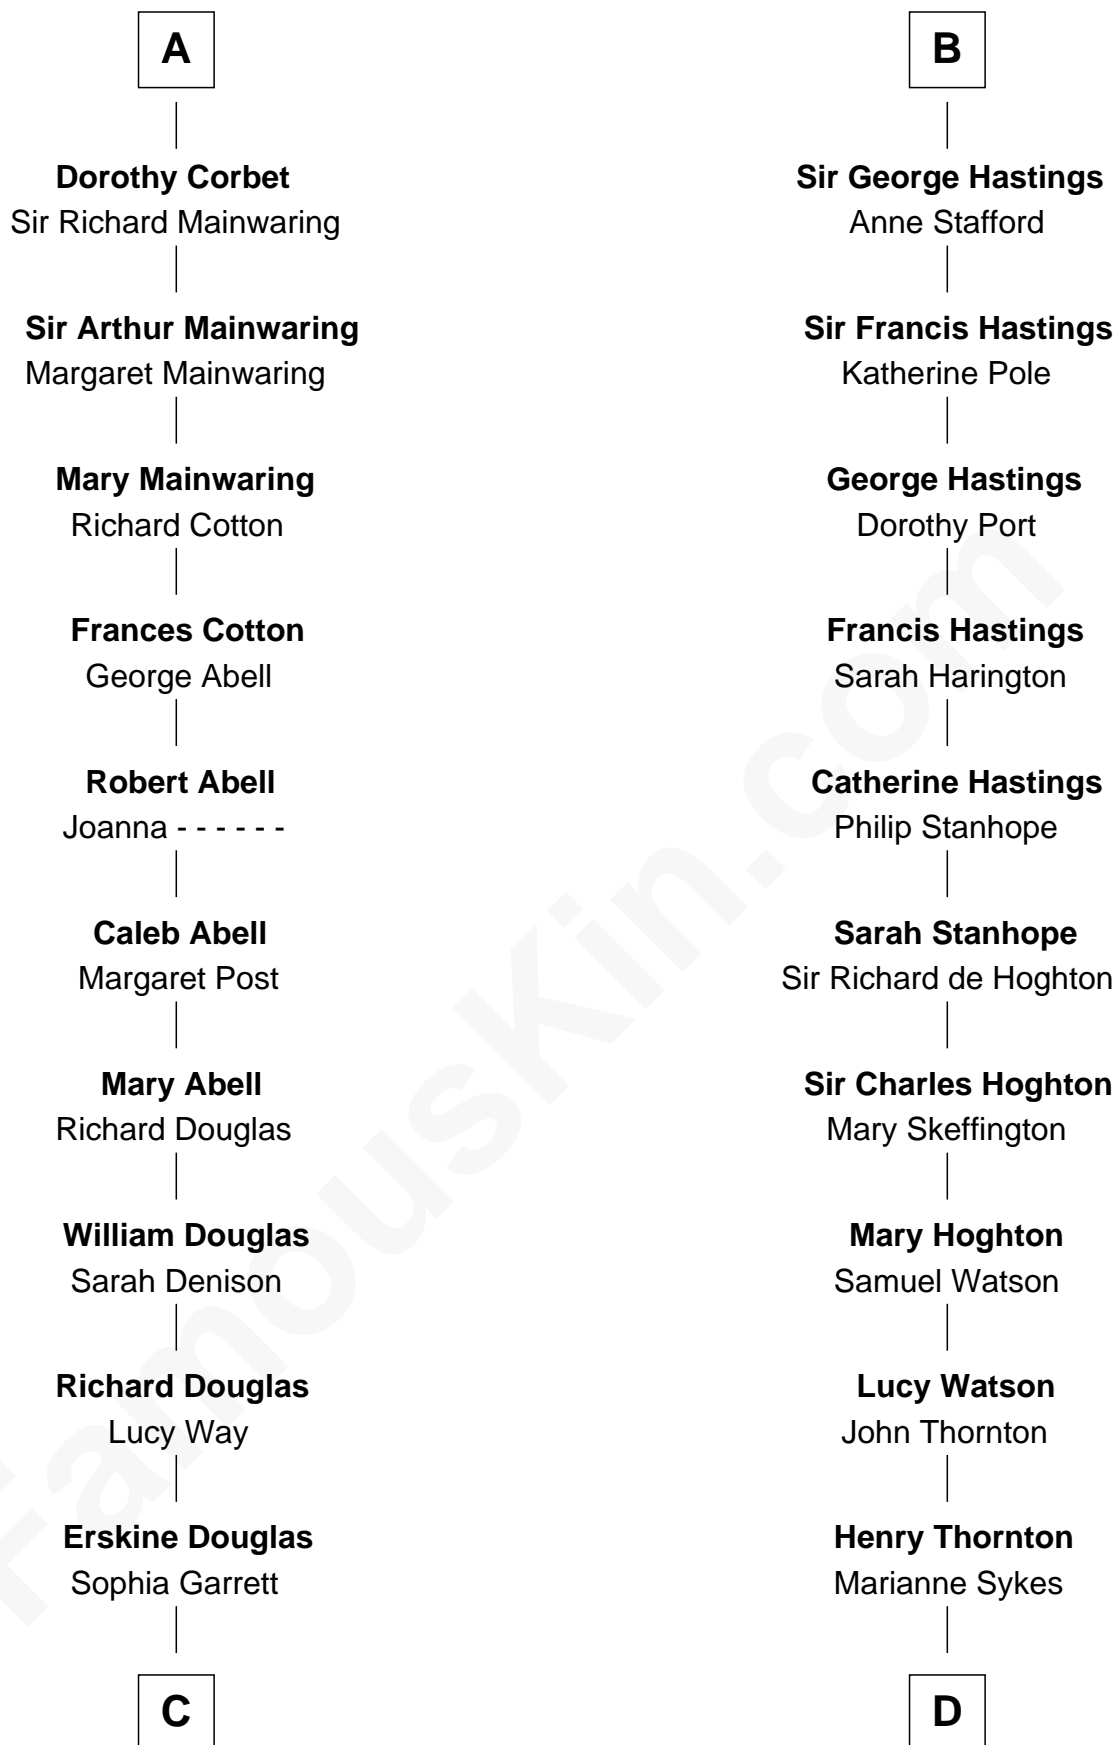

FamousKin.com

Relationship Chart of

Melvyn Douglas

Movie Actor

19th cousin of

E. M. Forster

English Novelist

Bartholomew de Badlesmere

Elizabeth de Badlesmere

Sir Edmund Mortimer

Sir Roger de Mortimer

Philippa de Montagu

Edmund Mortimer

Philippa Plantagenet

Elizabeth Mortimer

Sir Henry Percy

Sir Henry Percy

Eleanor Neville

Anne Percy

Sir Thomas Hungerford

Mary Hungerford

Sir Edward Hastings

B

C

Emma Jane Douglas
Col. George Taliaferro Shackelford

Lena Priscilla Shackelford
Edouard Gregory Hesselberg

Melvyn Douglas
Movie Actor

D

Laura Thornton
Charles Forster

Edward Morgan Llewellyn Forster
Alice Clara Whichelo