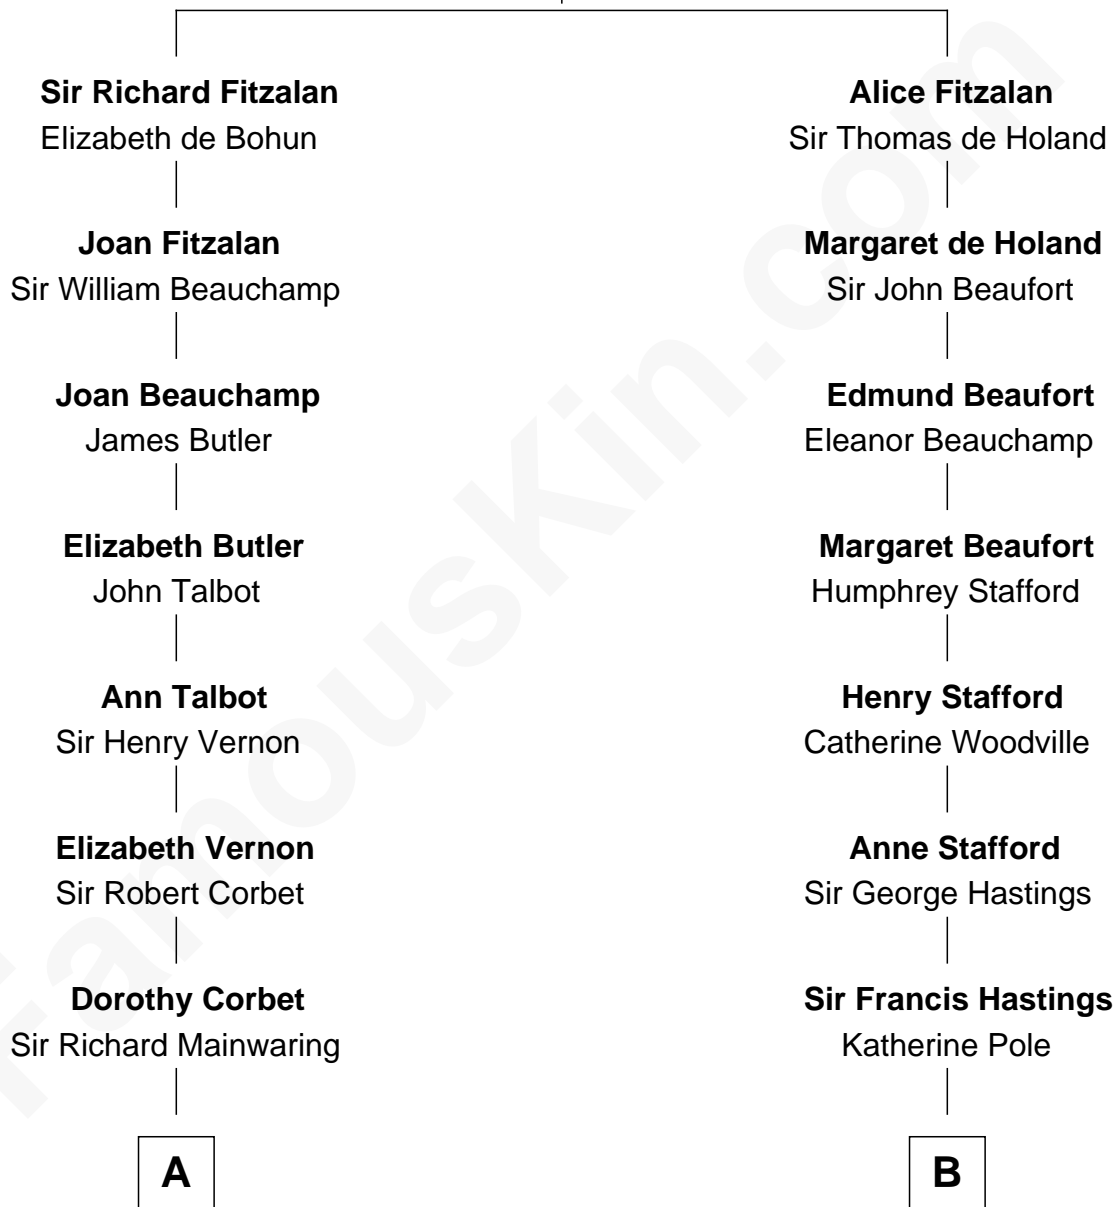

FamousKin.com

Relationship Chart of

Melvyn Douglas

Movie Actor

17th cousin 1 time removed of

E. M. Forster

English Novelist

Richard Fitzalan
Eleanor Plantagenet

C

Lena Priscilla Shackelford
Edouard Gregory Hesselberg

Melvyn Douglas
Movie Actor

FamousKin.com