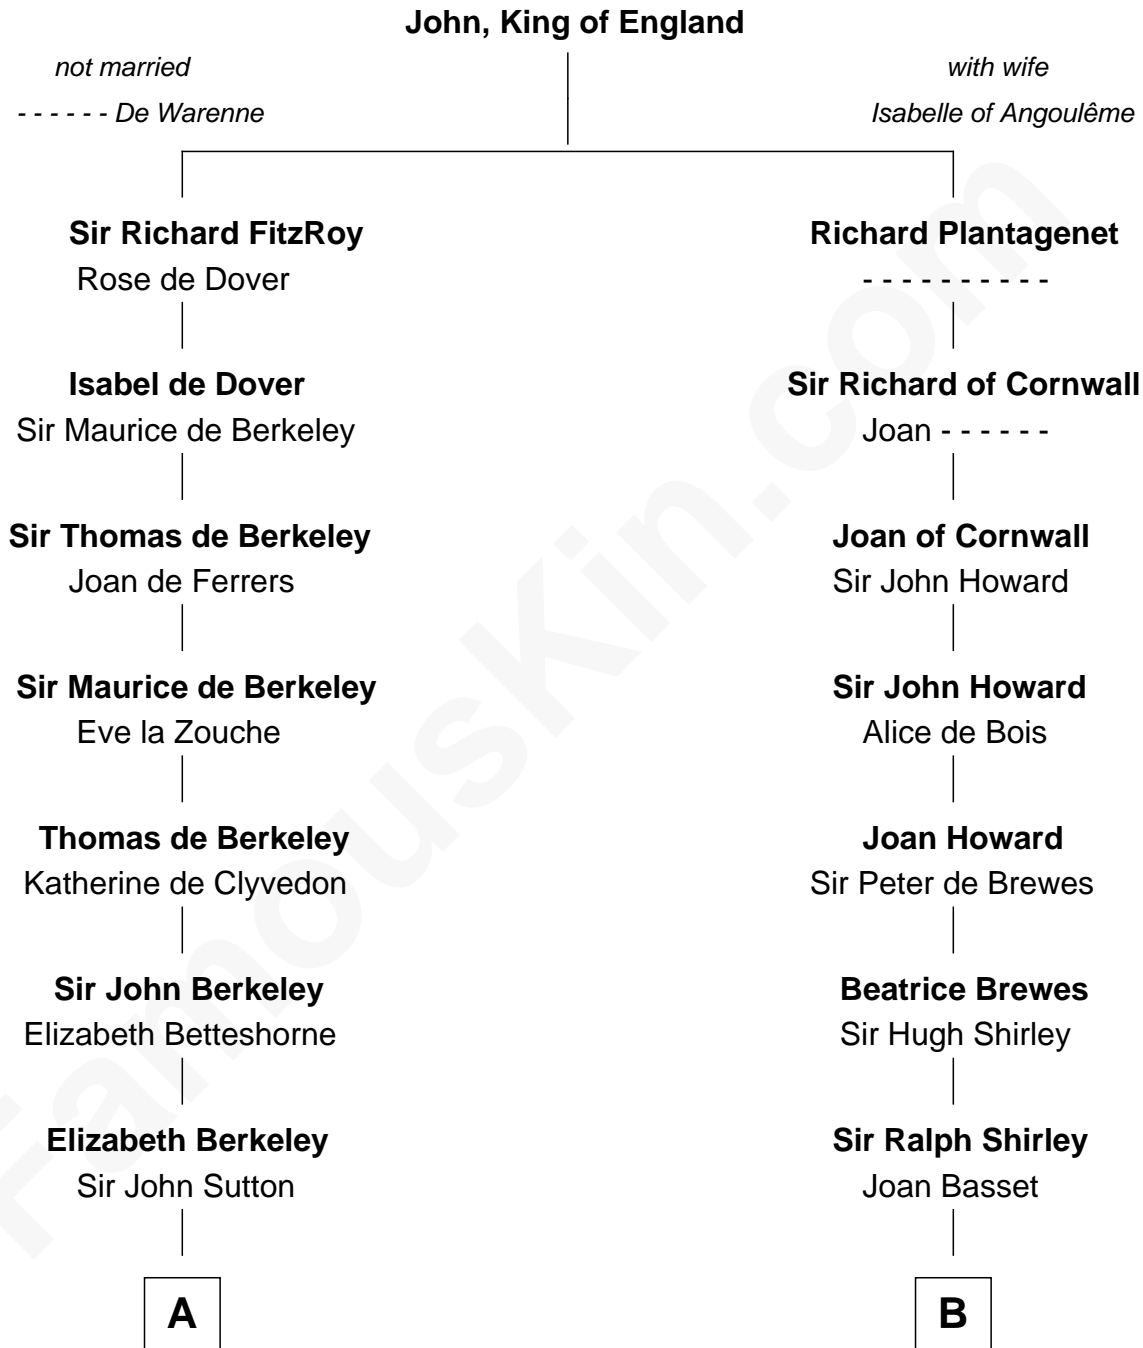

FamousKin.com Relationship Chart of

Melvyn Douglas

Movie Actor

20th cousin of

Eugene Foss

45th Governor of Massachusetts

C

Erskine Douglas

Sophia Garrett

Emma Jane Douglas

Col. George Taliaferro Shackelford

Lena Priscilla Shackelford

Edouard Gregory Hesselberg

Melvyn Douglas

Movie Actor

D