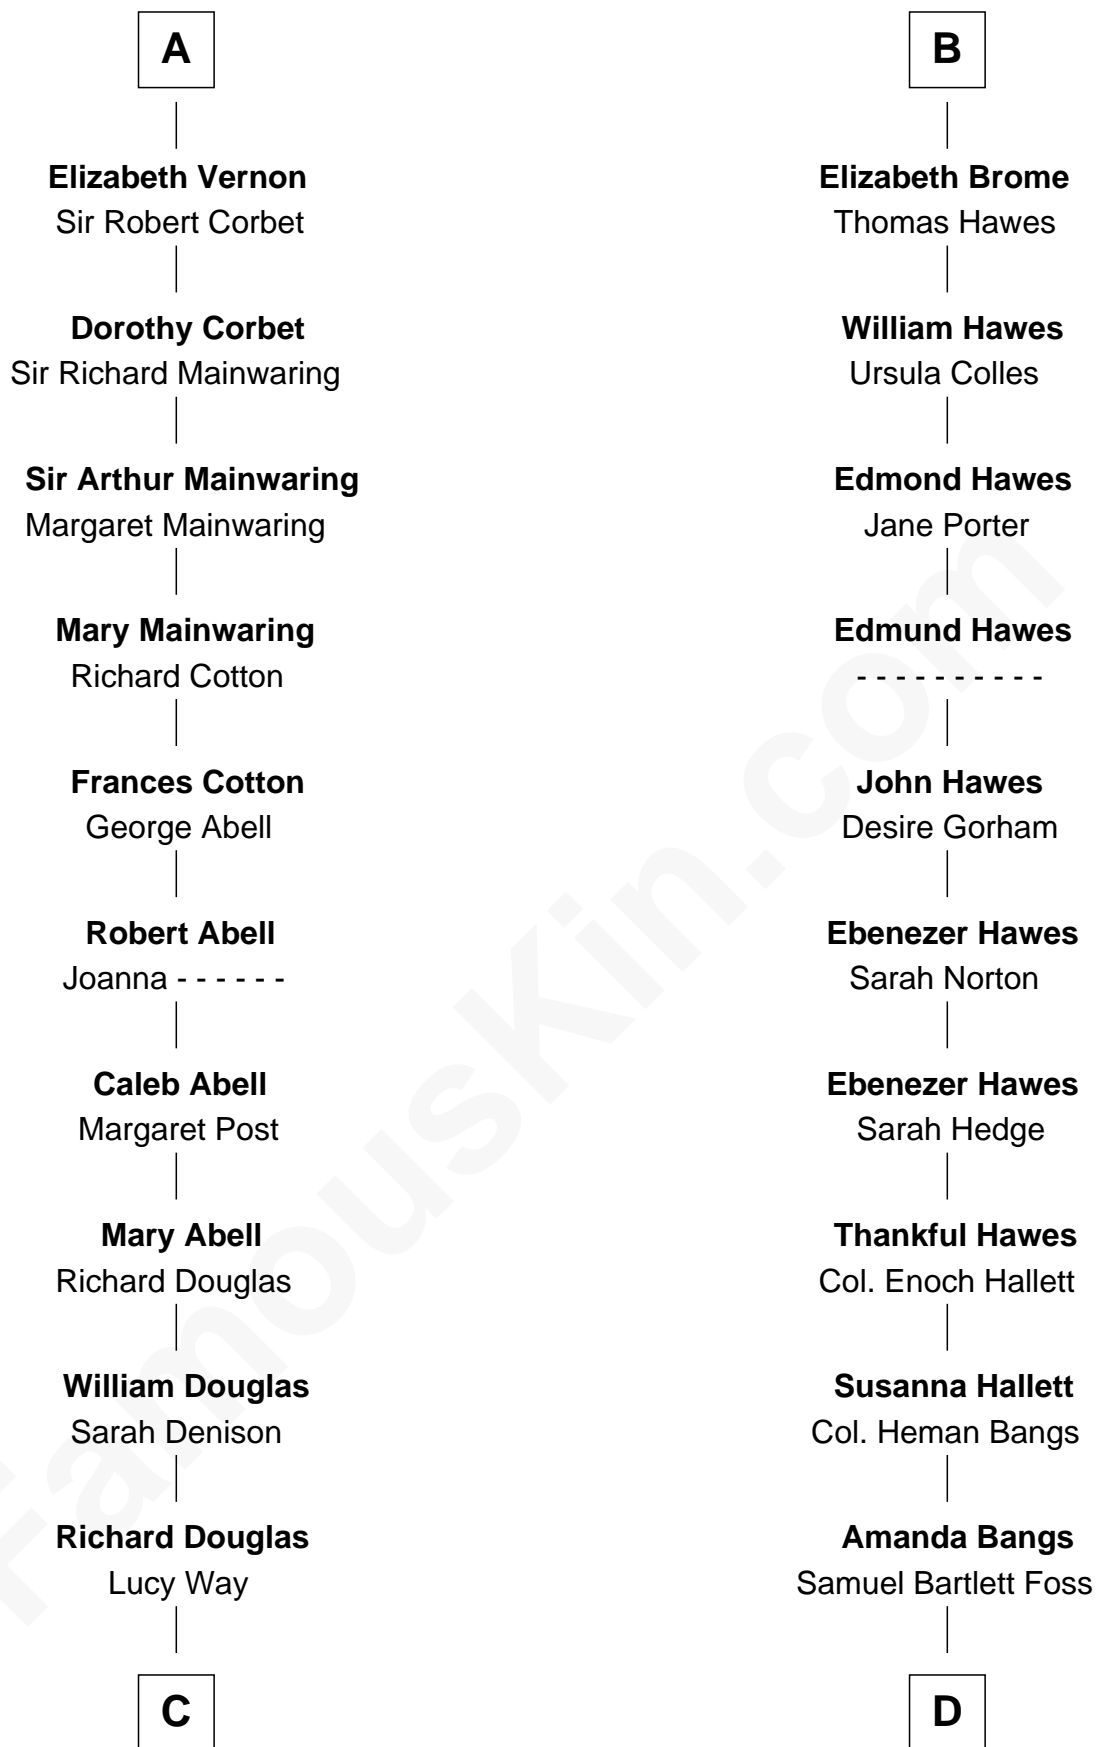

FamousKin.com Relationship Chart of

Melvyn Douglas

Movie Actor

18th cousin 2 times removed of

Eugene Foss

45th Governor of Massachusetts

Sir Robert de Ros

Isabel de Aubeney

C

Erskine Douglas

Sophia Garrett

Emma Jane Douglas

Col. George Taliaferro Shackelford

Lena Priscilla Shackelford

Edouard Gregory Hesselberg

Melvyn Douglas