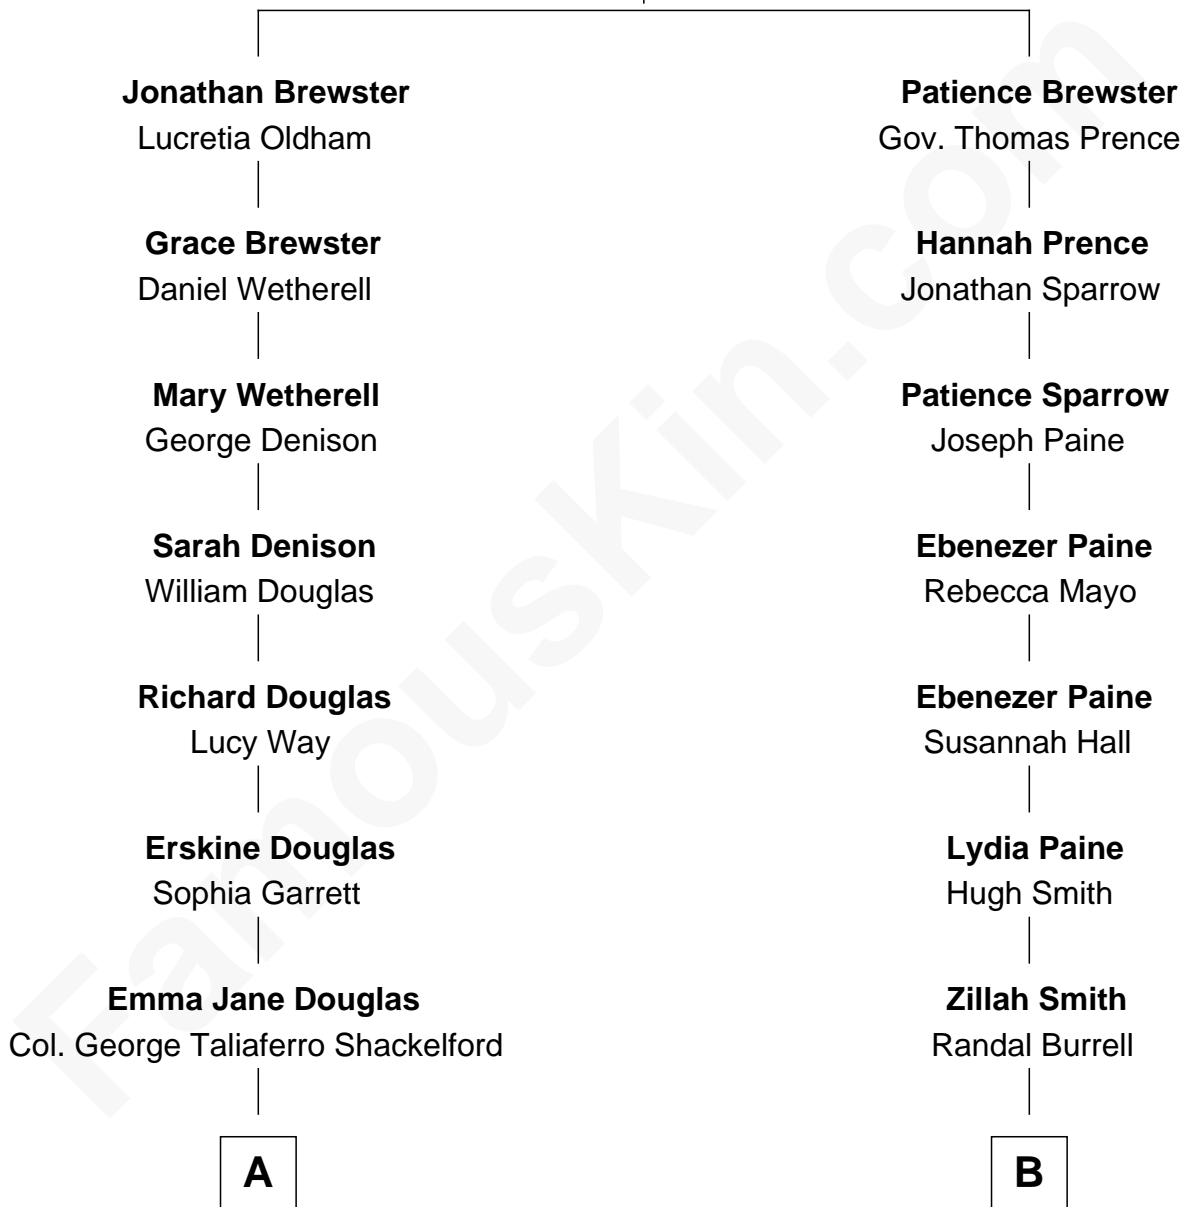

William Brewster

Mary - - - - -