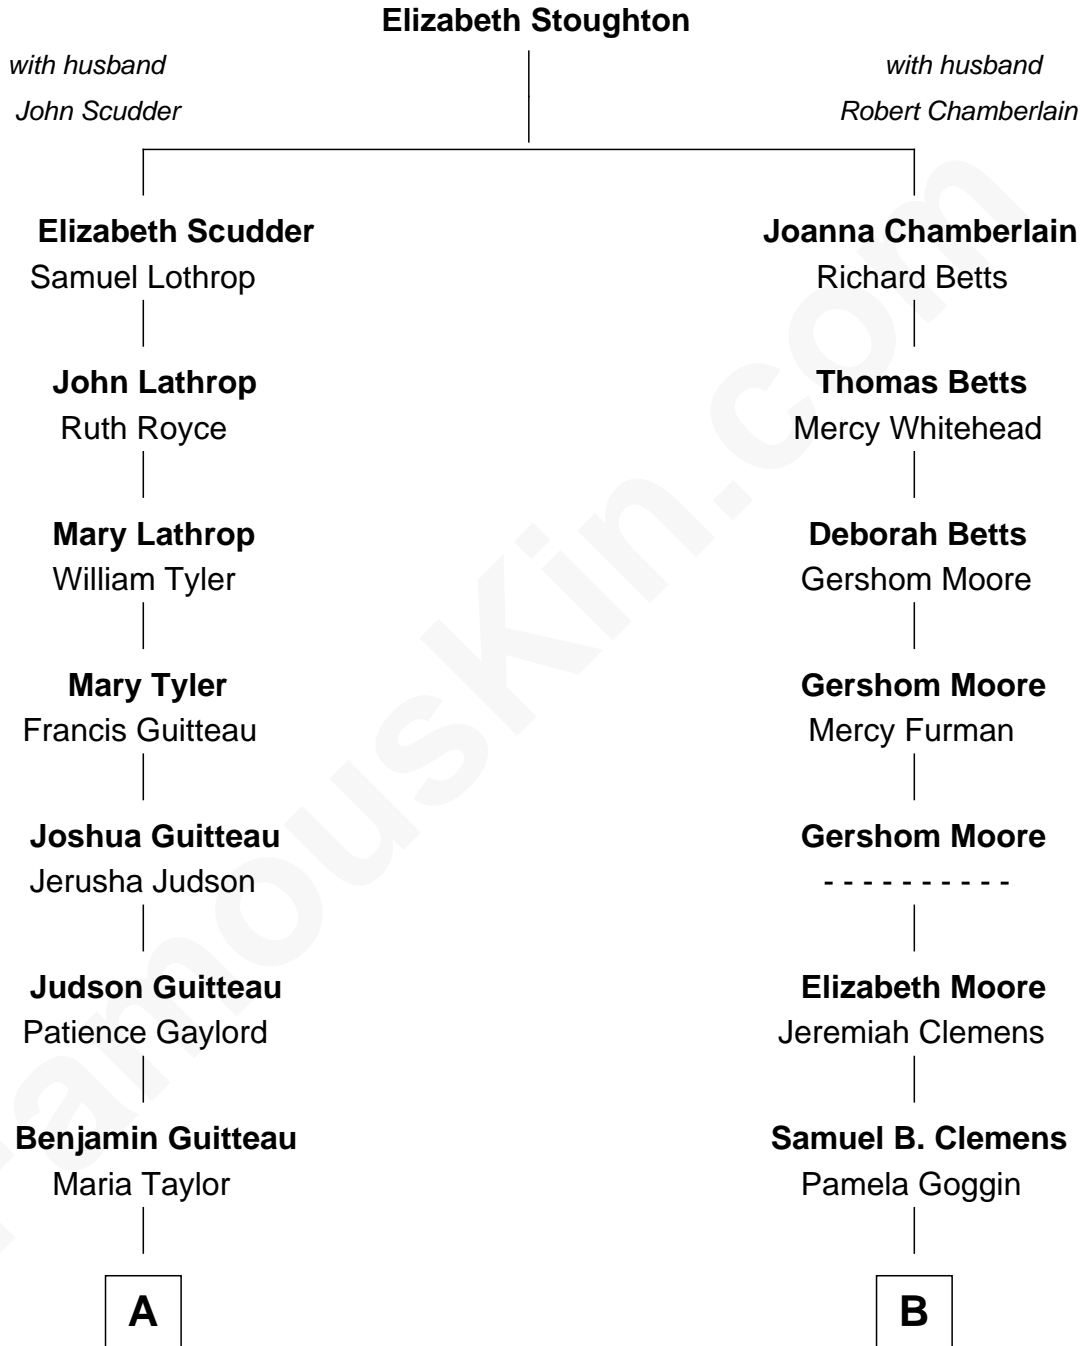

FamousKin.com Relationship Chart of

Henry A. Wallace

33rd U.S. Vice-President

8th cousin 2 times removed of

Mark Twain

Author of Tom Sawyer

A

Emmeline Guitteau
James Howell White

Mary Ann Matilda White
John Avery Brodhead

Carrie May Brodhead
Henry Cantwell Wallace

Henry A. Wallace
33rd U.S. Vice-President

B

John Marshall Clemens
Jane Lampton

Mark Twain
Author of Tom Sawyer

FamousKin.com