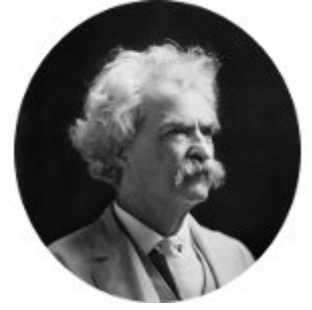

FamousKin.com Relationship Chart of

Henry A. Wallace

33rd U.S. Vice-President

8th cousin 2 times removed of

Mark Twain

Author of Tom Sawyer

A

Emmeline Guitteau
James Howell White

Mary Ann Matilda White
John Avery Brodhead

Carrie May Brodhead
Henry Cantwell Wallace

Henry A. Wallace
33rd U.S. Vice-President

B

John Marshall Clemens
Jane Lampton

Mark Twain
Author of Tom Sawyer

FamousKin.com