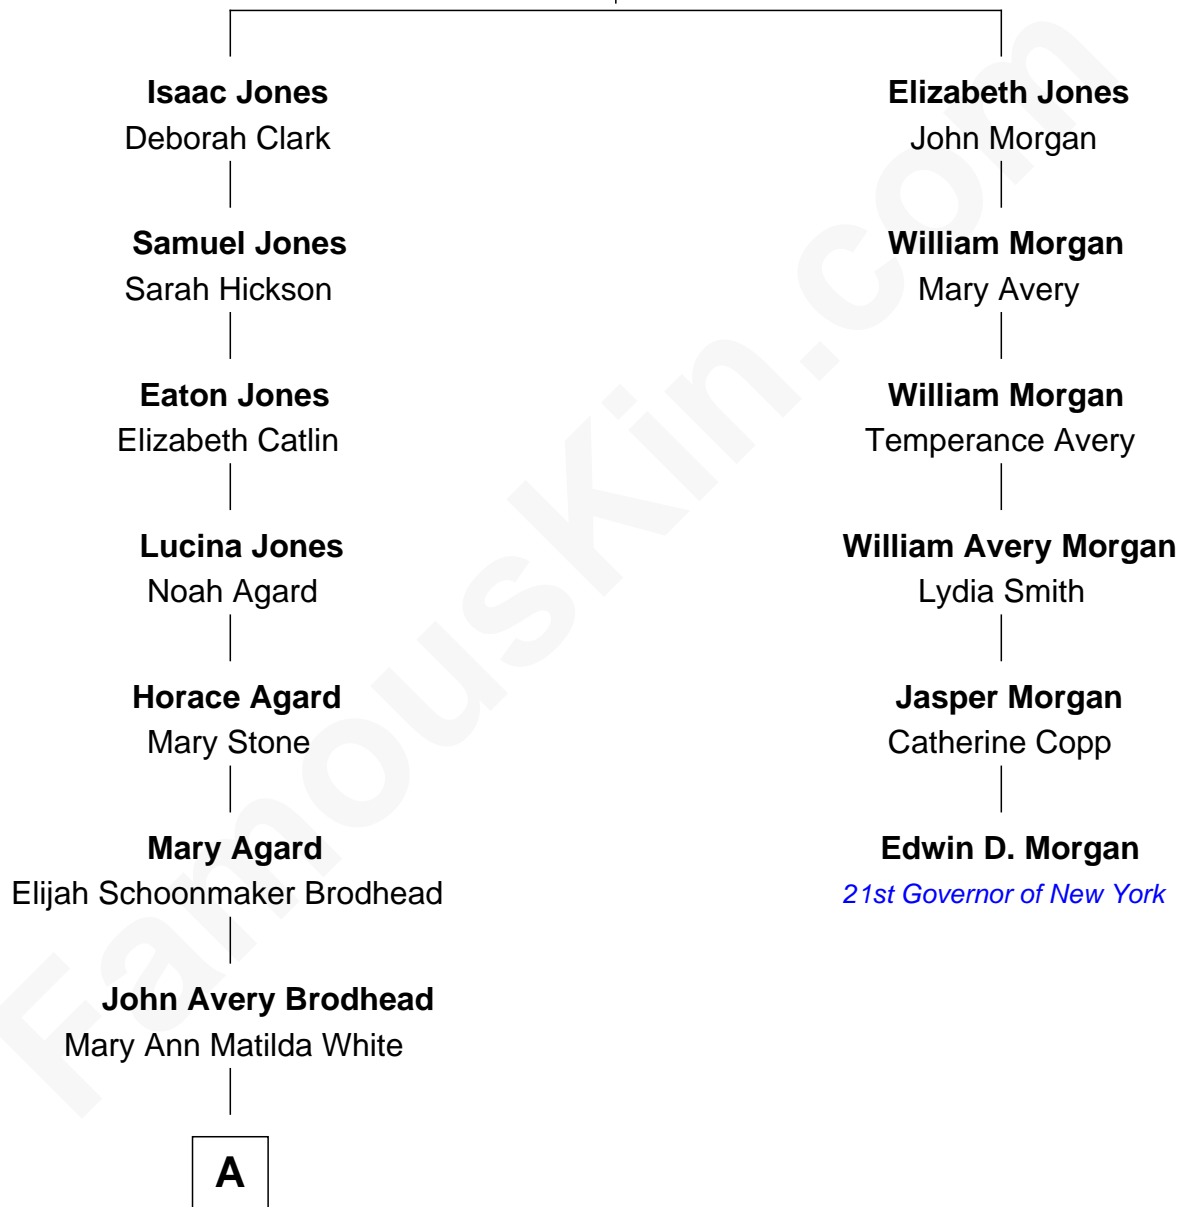

FamousKin.com Relationship Chart of

Henry A. Wallace

33rd U.S. Vice-President

5th cousin 3 times removed of

Edwin D. Morgan

21st Governor of New York

Gov. William Jones

Hannah Eaton

A

—
Carrie May Brodhead
Henry Cantwell Wallace

—
Henry A. Wallace
33rd U.S. Vice-President

FamousKin.com