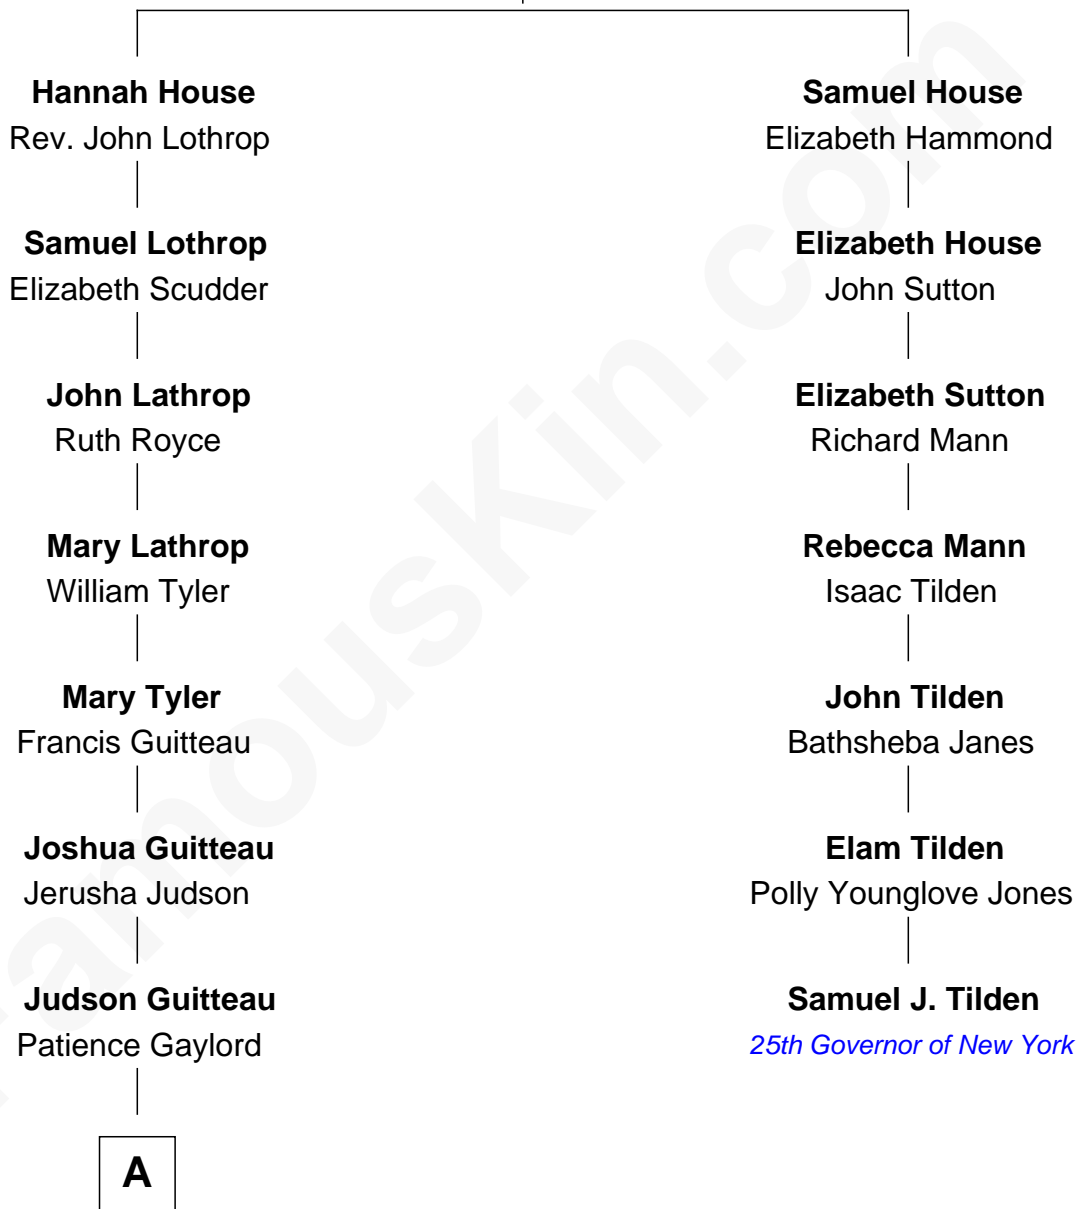

FamousKin.com Relationship Chart of

Henry A. Wallace

33rd U.S. Vice-President

6th cousin 5 times removed of

Samuel J. Tilden

25th Governor of New York

Rev. John House

Alice - - - - -

A

—
Benjamin Guitteau

Maria Taylor

—
Emmeline Guitteau

James Howell White

—
Mary Ann Matilda White

John Avery Brodhead

—
Carrie May Brodhead

Henry Cantwell Wallace

—
Henry A. Wallace

33rd U.S. Vice-President

FamousKin.com