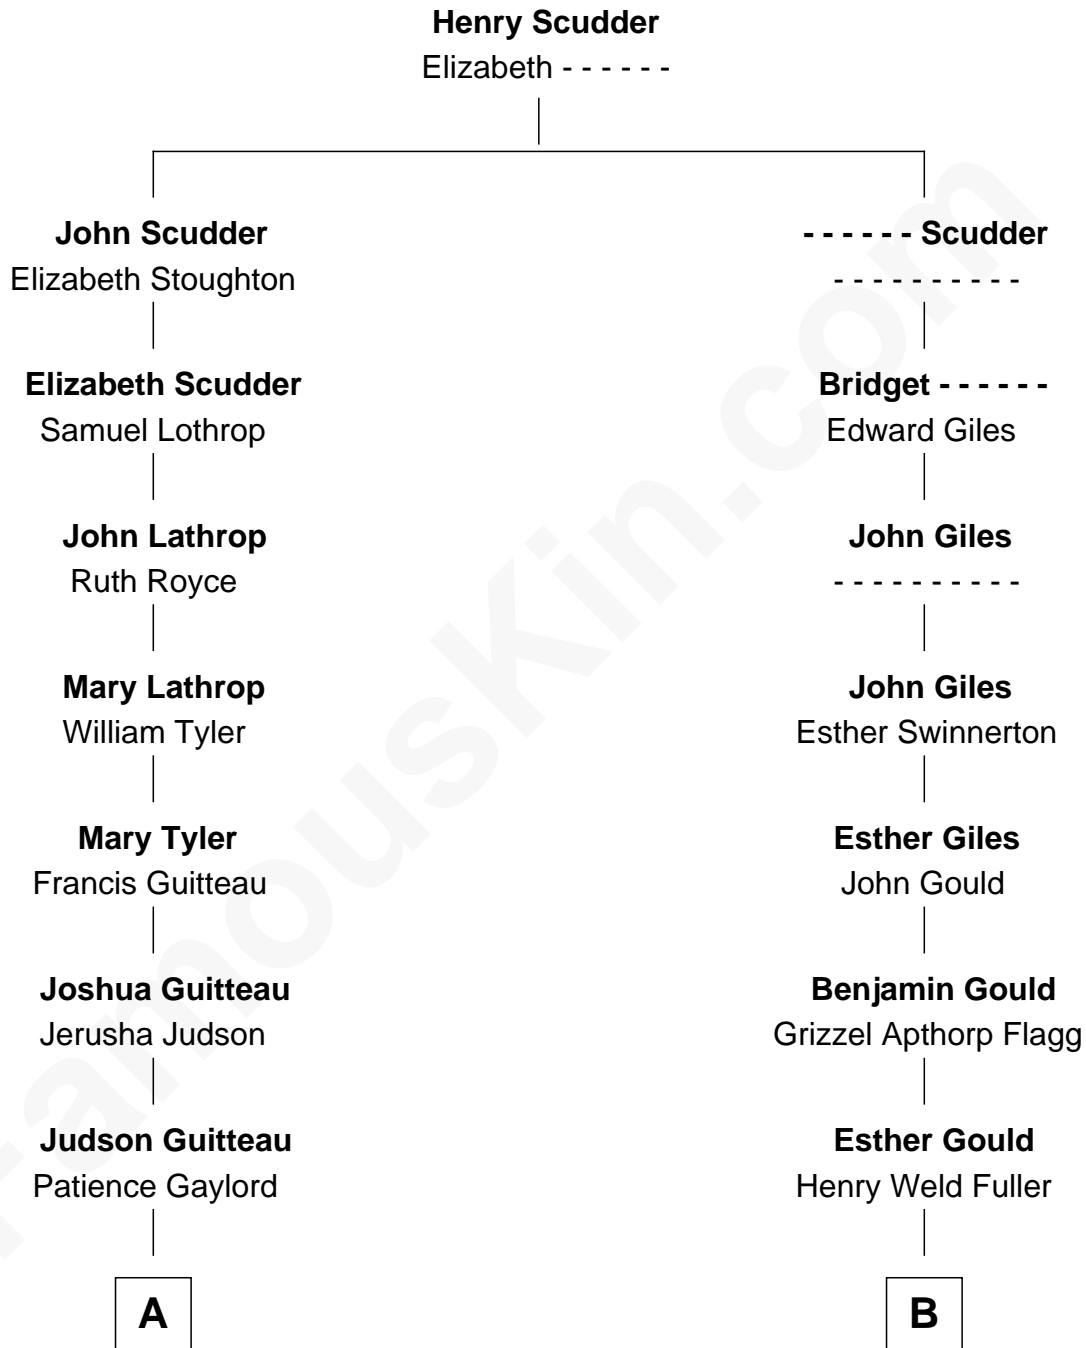

FamousKin.com Relationship Chart of

Henry A. Wallace

33rd U.S. Vice-President

8th cousin 3 times removed of

Melville Fuller

8th Chief Justice of the U.S. Supreme Court

A

Benjamin Guitteau

Maria Taylor

Emmeline Guitteau

James Howell White

Mary Ann Matilda White

John Avery Brodhead

Carrie May Brodhead

Henry Cantwell Wallace

Henry A. Wallace

33rd U.S. Vice-President

B

Frederick Augustus Fuller

Catherine Martin Weston

Melville Fuller

8th U.S. Chief Justice

FamousKin.com