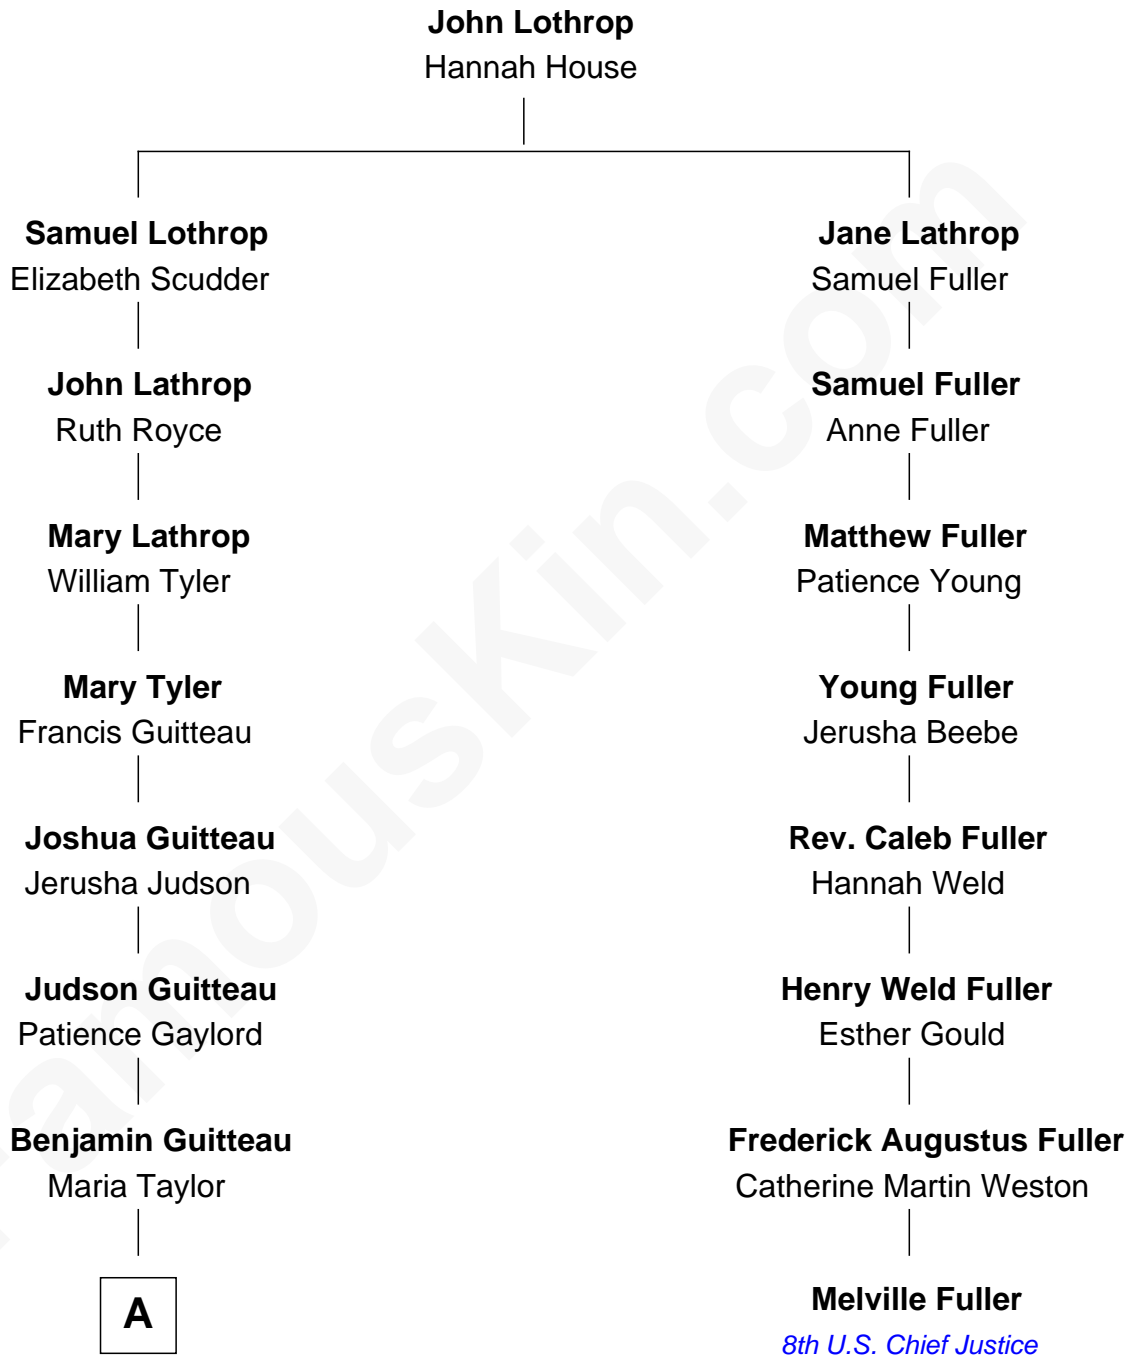

FamousKin.com Relationship Chart of

Henry A. Wallace

33rd U.S. Vice-President

7th cousin 3 times removed of

Melville Fuller

8th Chief Justice of the U.S. Supreme Court

A

—
Emmeline Guitteau

James Howell White

—
Mary Ann Matilda White

John Avery Brodhead

—
Carrie May Brodhead

Henry Cantwell Wallace

—
Henry A. Wallace

33rd U.S. Vice-President

FamousKin.com