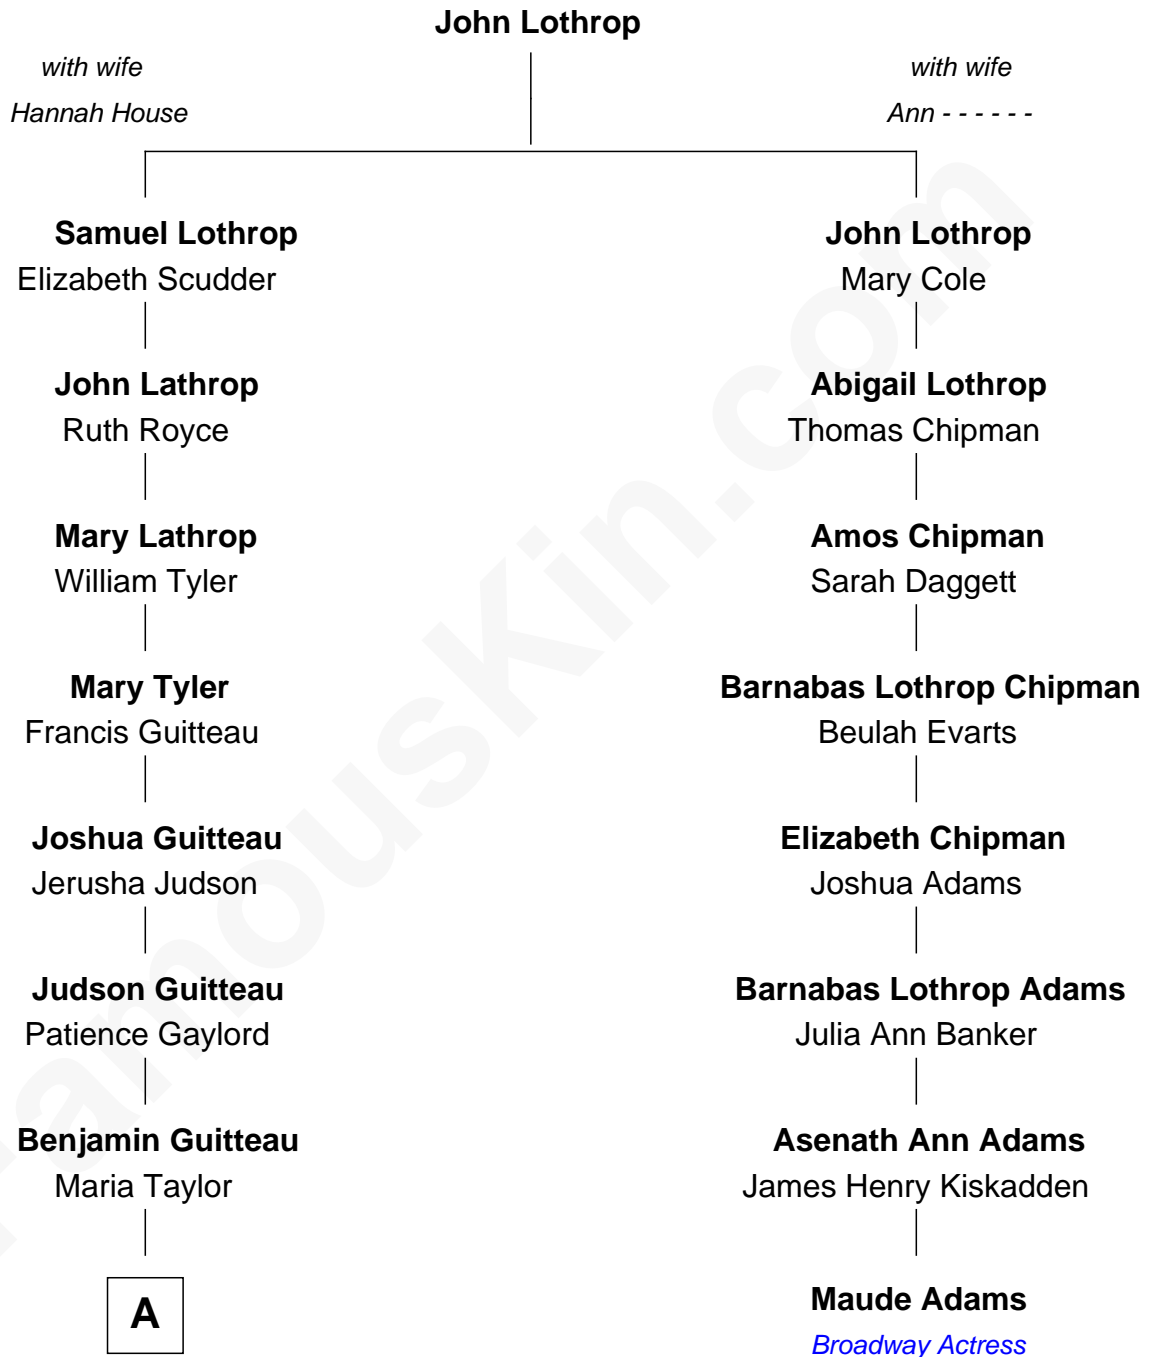

FamousKin.com Relationship Chart of

Henry A. Wallace

33rd U.S. Vice-President

7th cousin 3 times removed of

Maude Adams

Broadway Actress

A

—
Emmeline Guitteau

James Howell White

—
Mary Ann Matilda White

John Avery Brodhead

—
Carrie May Brodhead

Henry Cantwell Wallace

—
Henry A. Wallace

33rd U.S. Vice-President