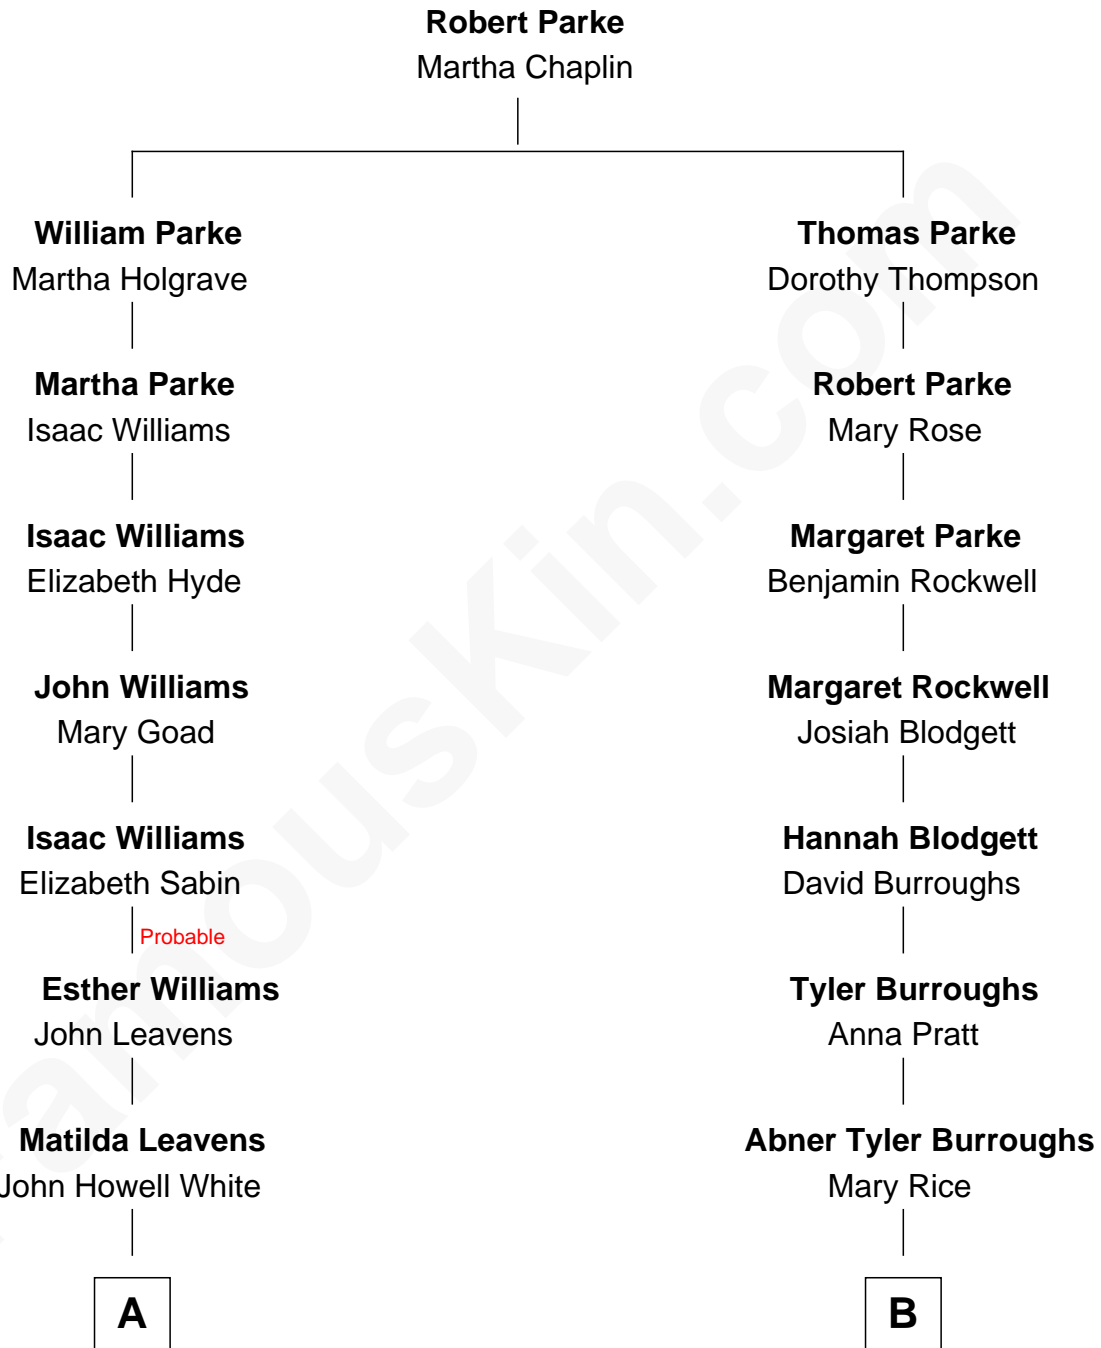

FamousKin.com Relationship Chart of

Henry A. Wallace

33rd U.S. Vice-President

8th cousin 2 times removed of

Edgar Rice Burroughs

Author of Tarzan and John Carter

A

James Howell White
Emmeline Guitteau

Mary Ann Matilda White
John Avery Brodhead

Carrie May Brodhead
Henry Cantwell Wallace

Henry A. Wallace
33rd U.S. Vice-President

B

George Tyler Burroughs
Mary Evaline Zieger

Edgar Rice Burroughs
Author of Tarzan