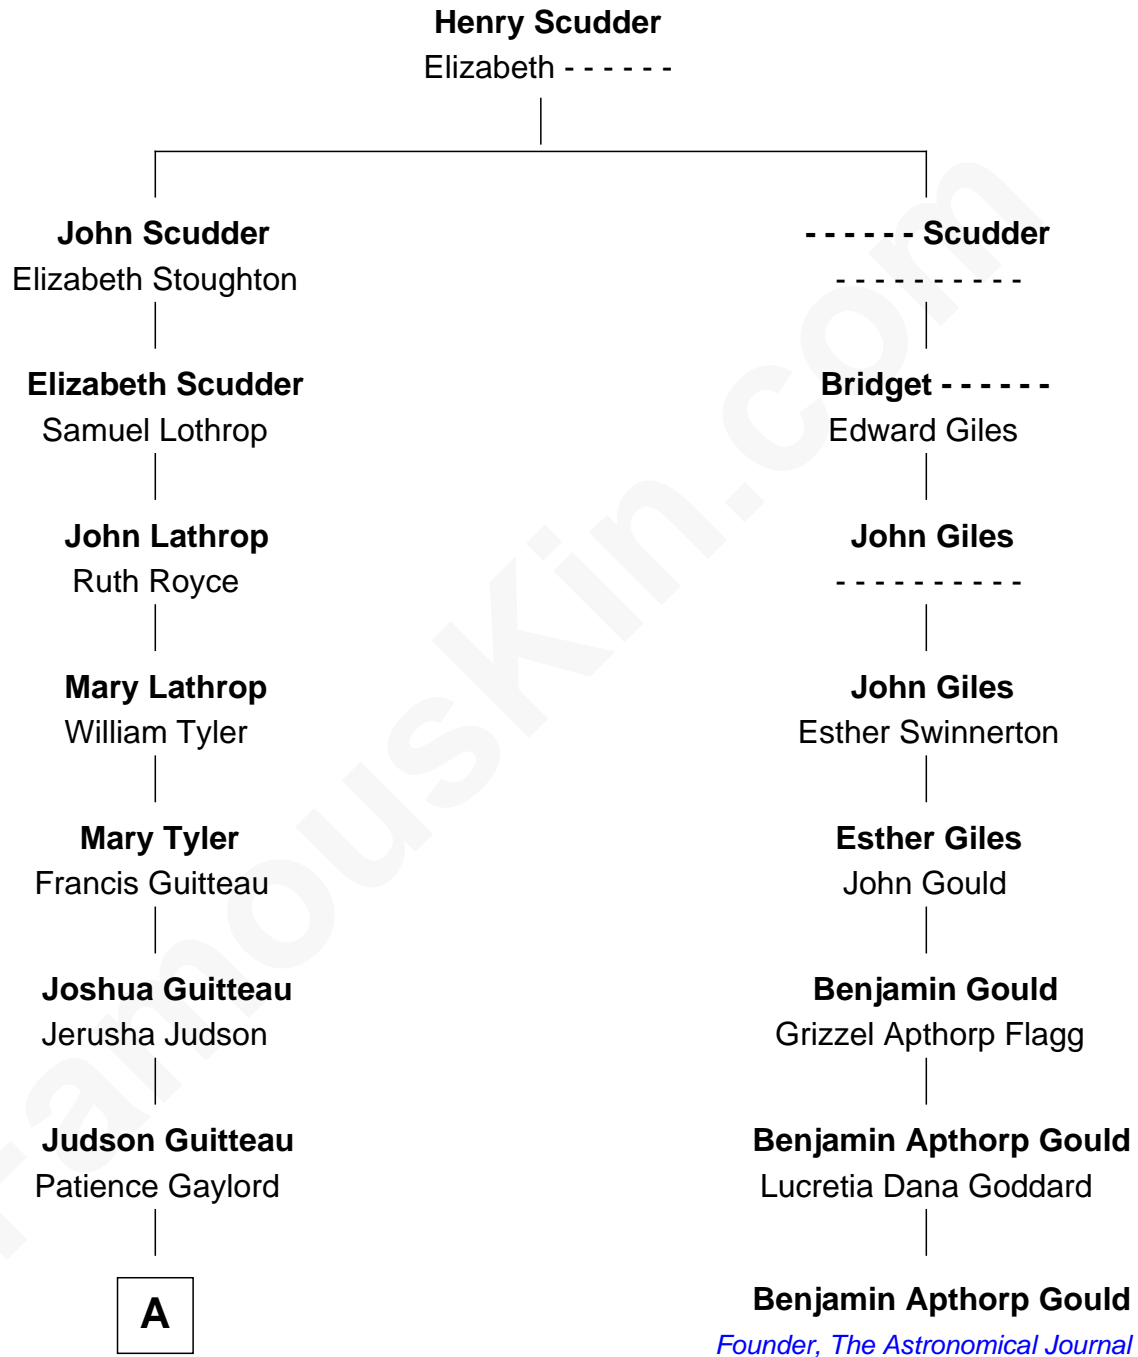

FamousKin.com Relationship Chart of

Henry A. Wallace

33rd U.S. Vice-President

7th cousin 4 times removed of

Benjamin Apthorp Gould

Founder of The Astronomical Journal

A

—
Benjamin Guitteau

Maria Taylor

—
Emmeline Guitteau

James Howell White

—
Mary Ann Matilda White

John Avery Brodhead

—
Carrie May Brodhead

Henry Cantwell Wallace

—
Henry A. Wallace

33rd U.S. Vice-President