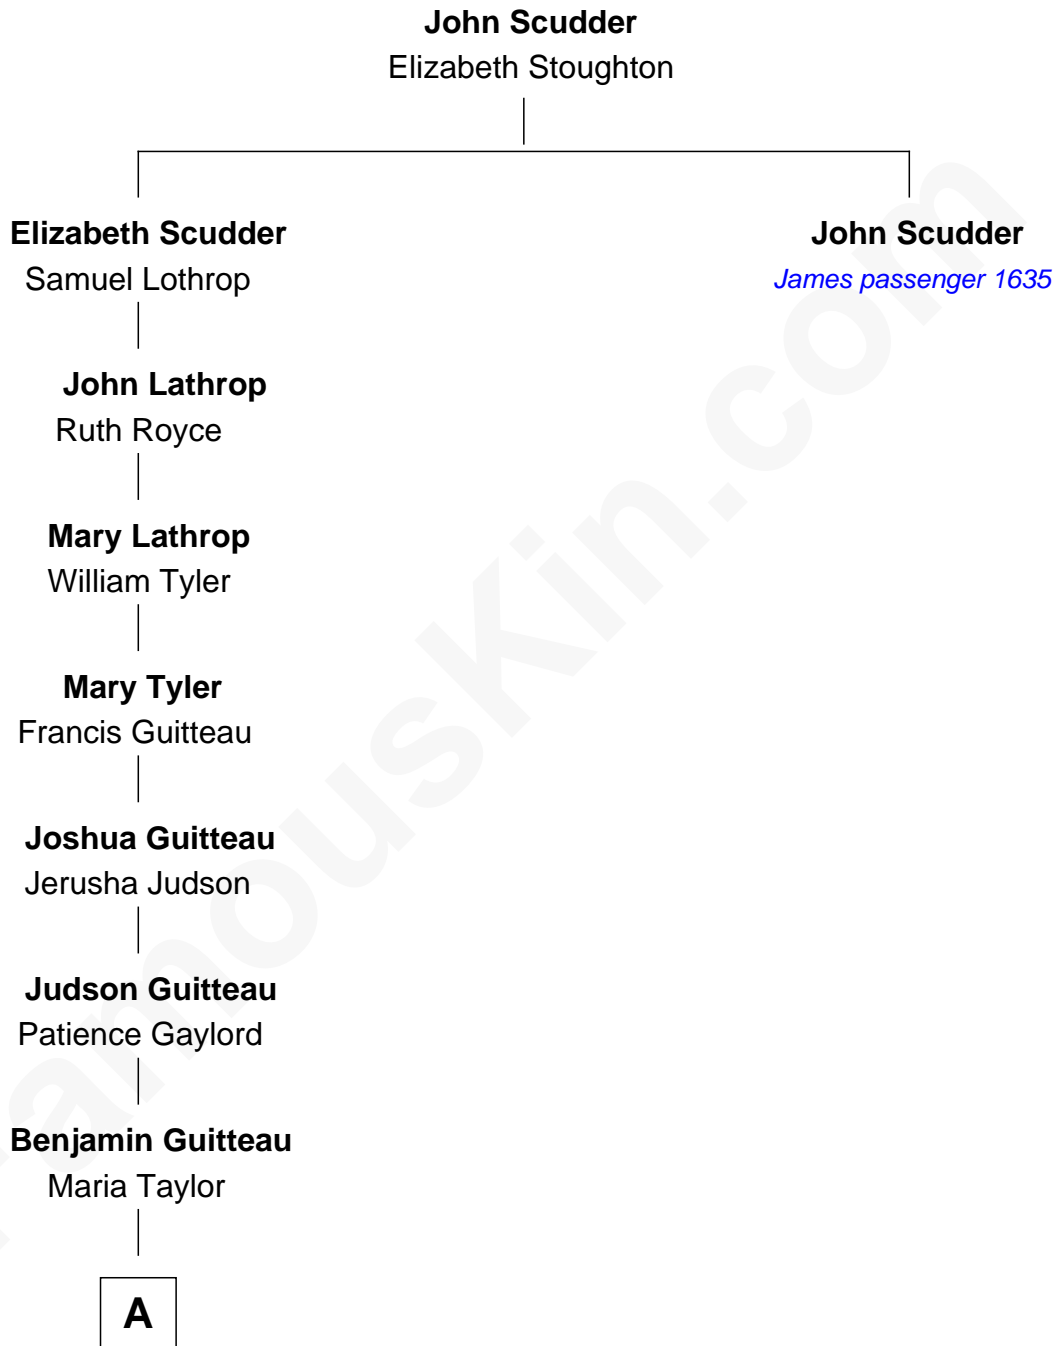

# FamousKin.com Relationship Chart of

**Henry A. Wallace**

*33rd U.S. Vice-President*

8th great-grandnephew of

**John Scudder**

*(c1618 - c1690) James passenger 1635*

**A**

—  
**Emmeline Guitteau**

James Howell White

—  
**Mary Ann Matilda White**

John Avery Brodhead

—  
**Carrie May Brodhead**

Henry Cantwell Wallace

—  
**Henry A. Wallace**

*33rd U.S. Vice-President*

FamousKin.com