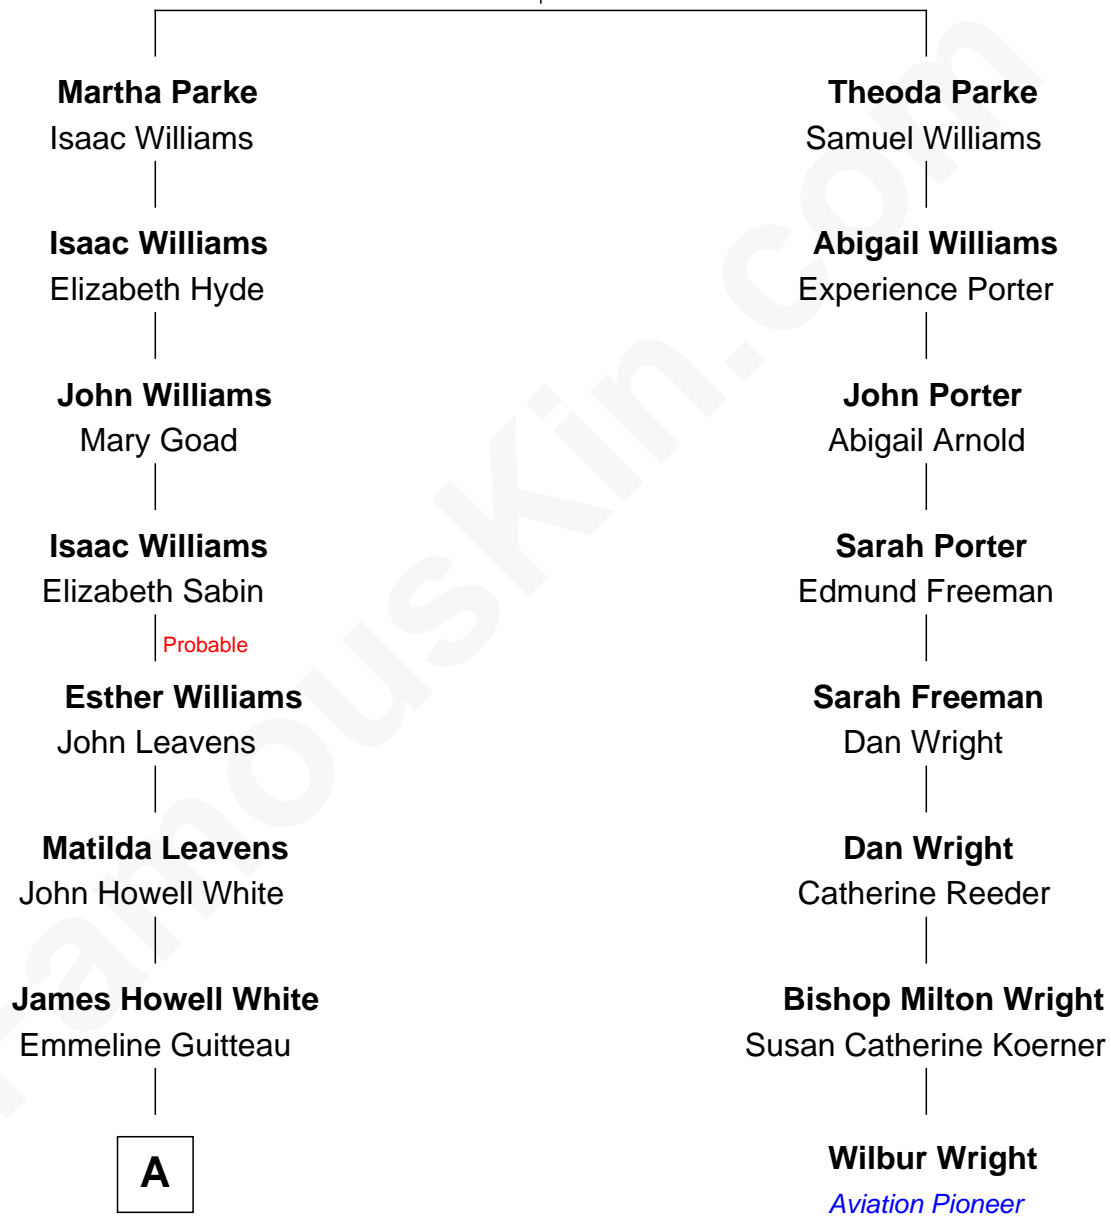

FamousKin.com Relationship Chart of

Henry A. Wallace

33rd U.S. Vice-President

7th cousin 2 times removed of

Wilbur Wright

Wright Brothers - Aviation Pioneer

William Parke
Martha Holgrave

A

—
Mary Ann Matilda White

John Avery Brodhead

—
Carrie May Brodhead

Henry Cantwell Wallace

—
Henry A. Wallace

33rd U.S. Vice-President

FamousKin.com