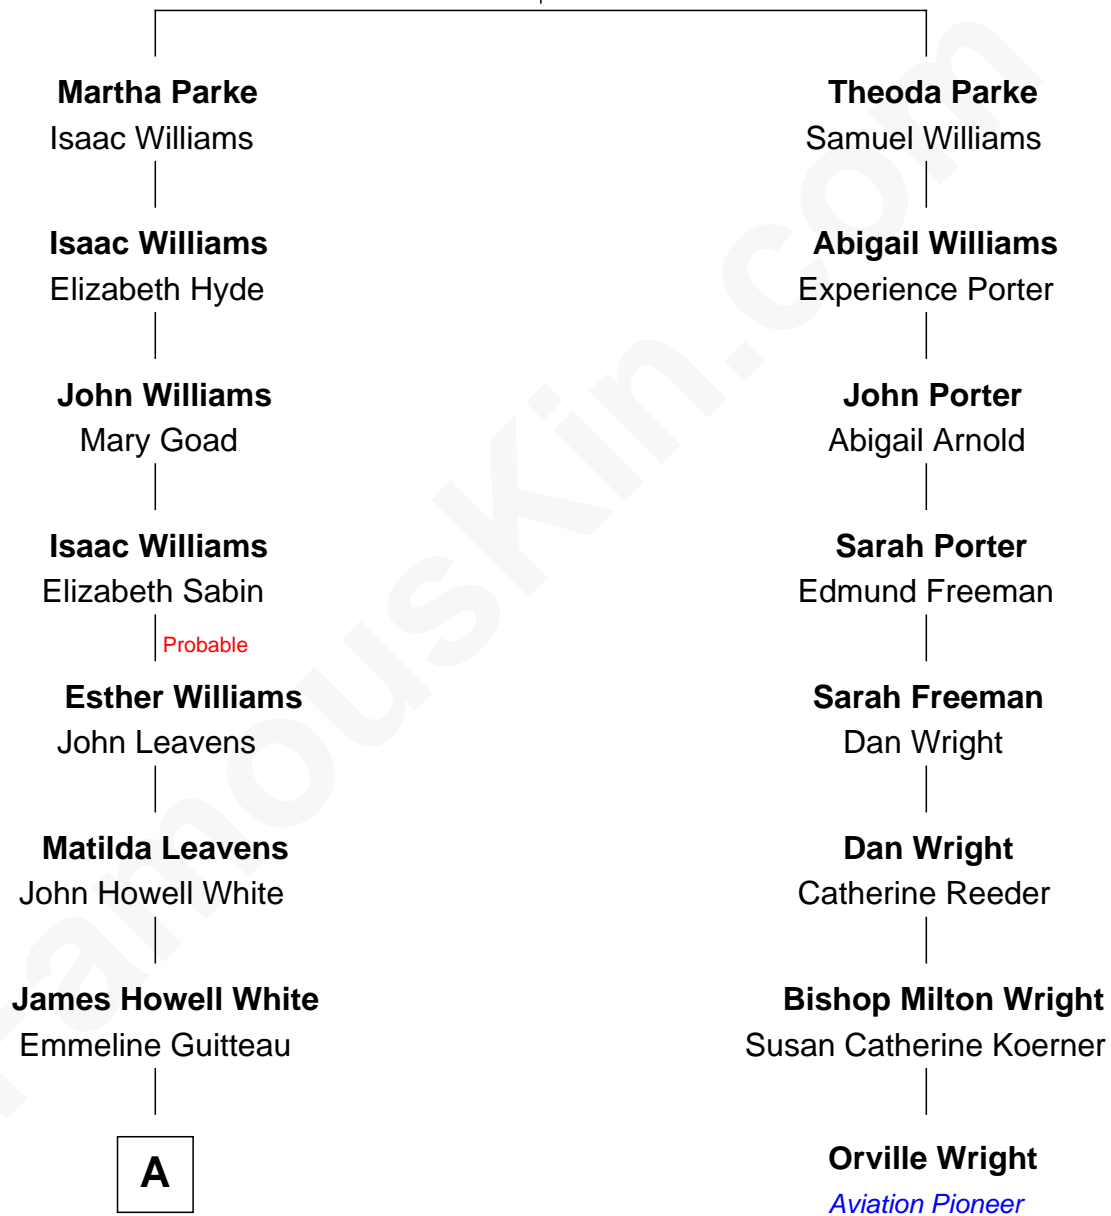

# FamousKin.com Relationship Chart of

**Henry A. Wallace**

*33rd U.S. Vice-President*

7th cousin 2 times removed of

**Orville Wright**

*Wright Brothers - Aviation Pioneer*

**William Parke**  
Martha Holgrave

**A**

—  
**Mary Ann Matilda White**

John Avery Brodhead

—  
**Carrie May Brodhead**

Henry Cantwell Wallace

—  
**Henry A. Wallace**

*33rd U.S. Vice-President*

FamousKin.com