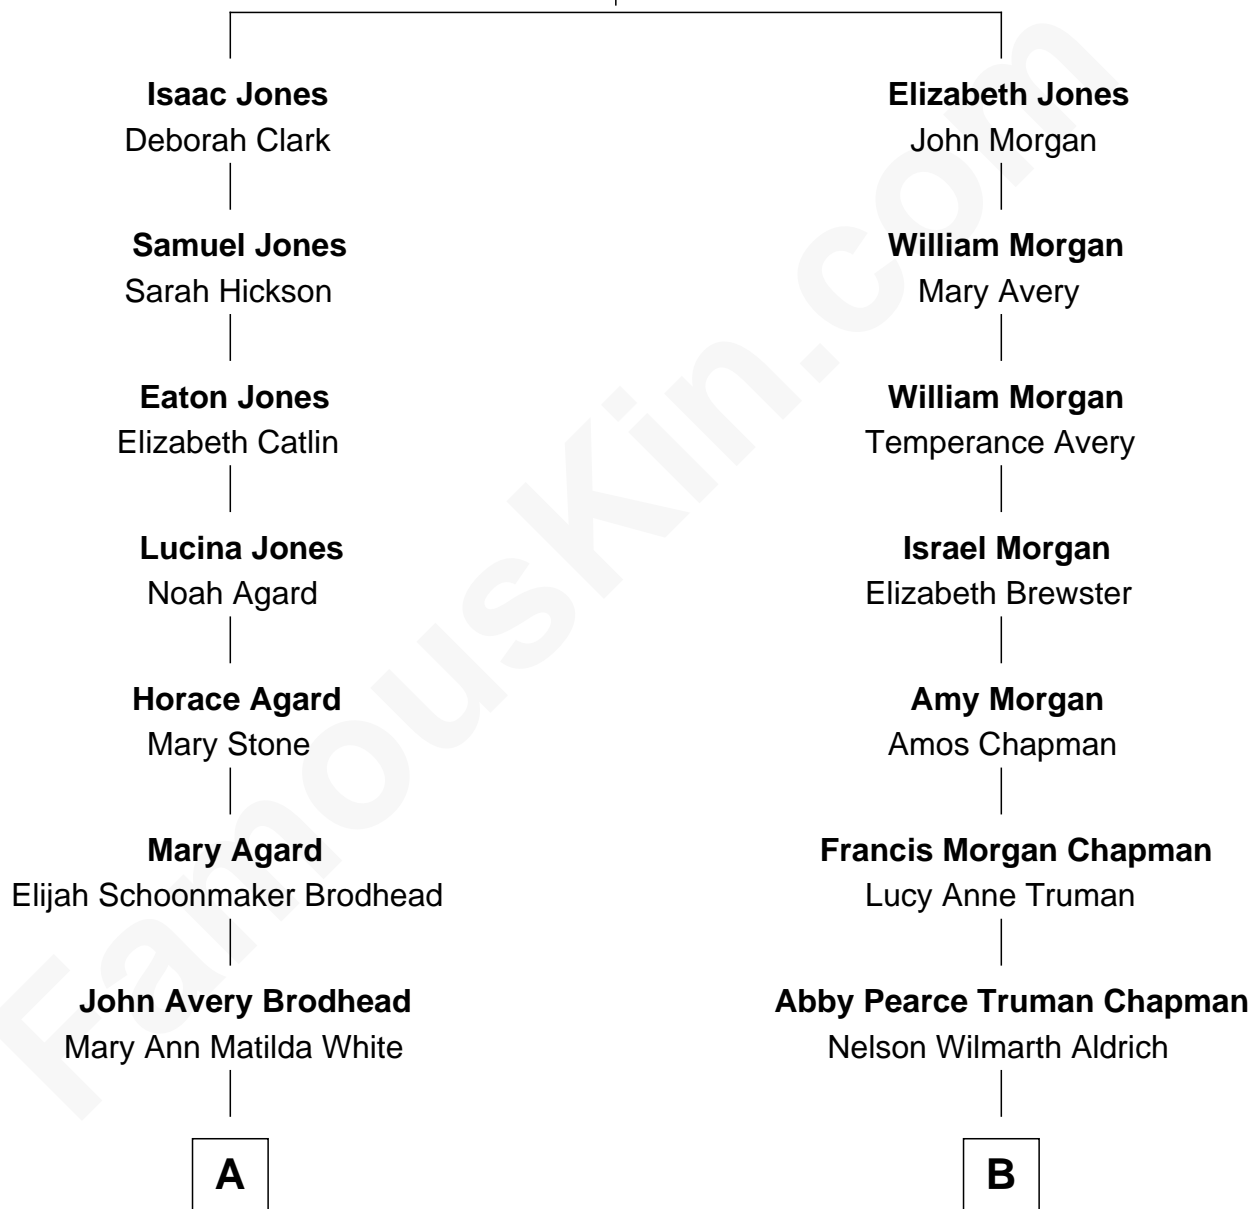

FamousKin.com Relationship Chart of

Henry A. Wallace

33rd U.S. Vice-President

8th cousin of

Nelson Rockefeller

41st U.S. Vice-President

Gov. William Jones

Hannah Eaton

A

Carrie May Brodhead
Henry Cantwell Wallace

Henry A. Wallace
33rd U.S. Vice-President

B

Abby Greene Aldrich
John Davison Rockefeller

Nelson Rockefeller
41st U.S. Vice-President

FamousKin.com