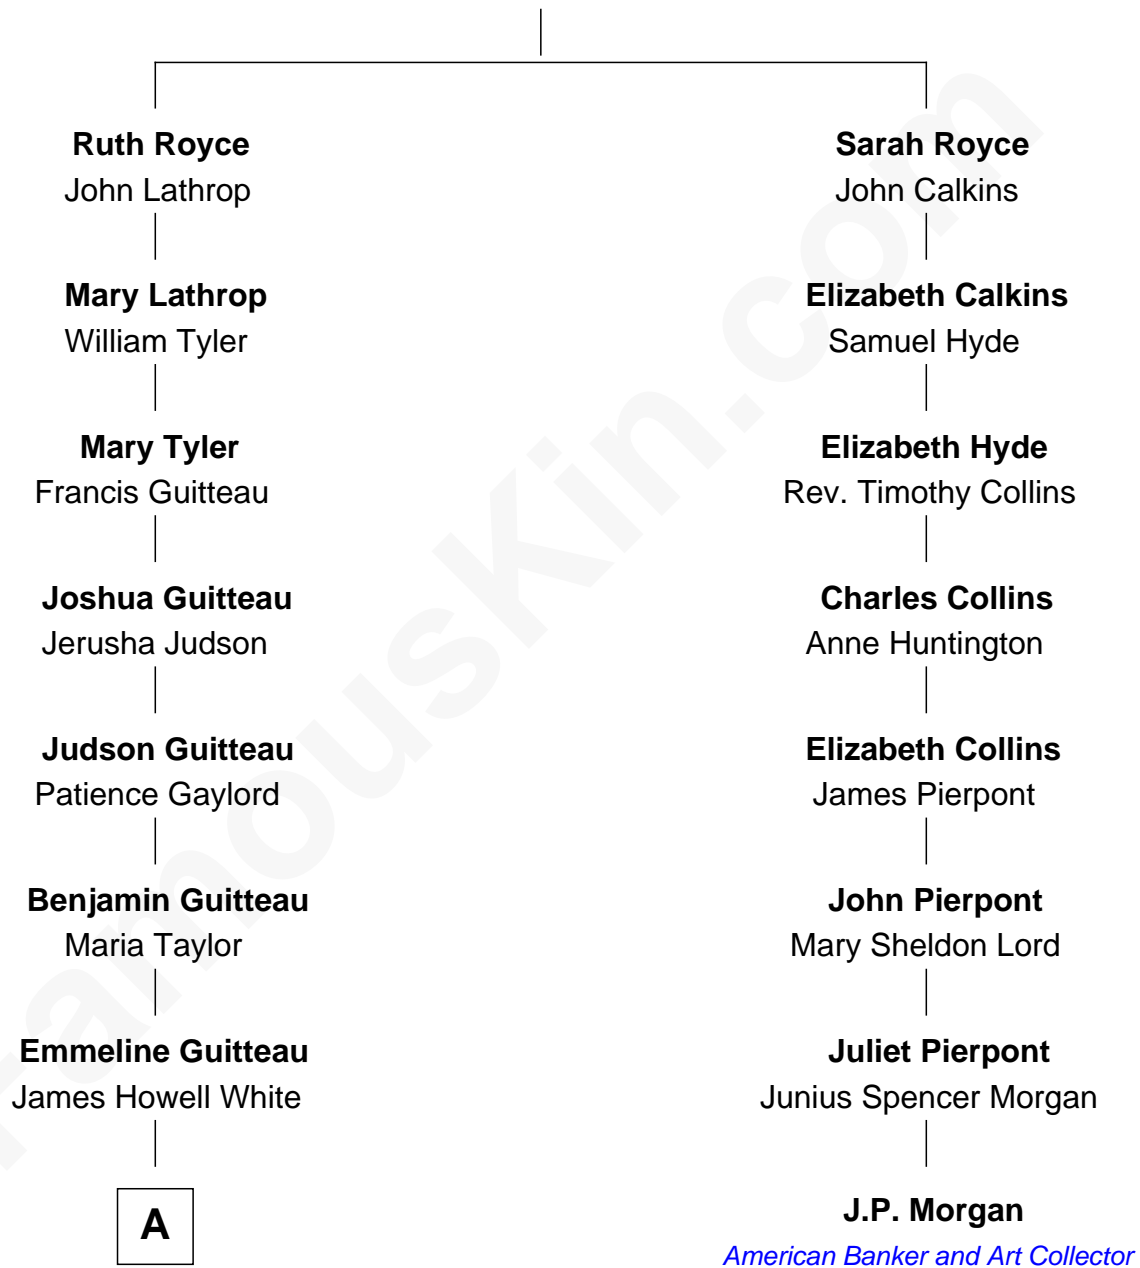

FamousKin.com Relationship Chart of

Henry A. Wallace

33rd U.S. Vice-President

7th cousin 2 times removed of

J.P. Morgan

American Banker and Art Collector

Robert Royce

Mary - - - - -

A

—
Mary Ann Matilda White

John Avery Brodhead

—
Carrie May Brodhead

Henry Cantwell Wallace

—
Henry A. Wallace

33rd U.S. Vice-President

FamousKin.com